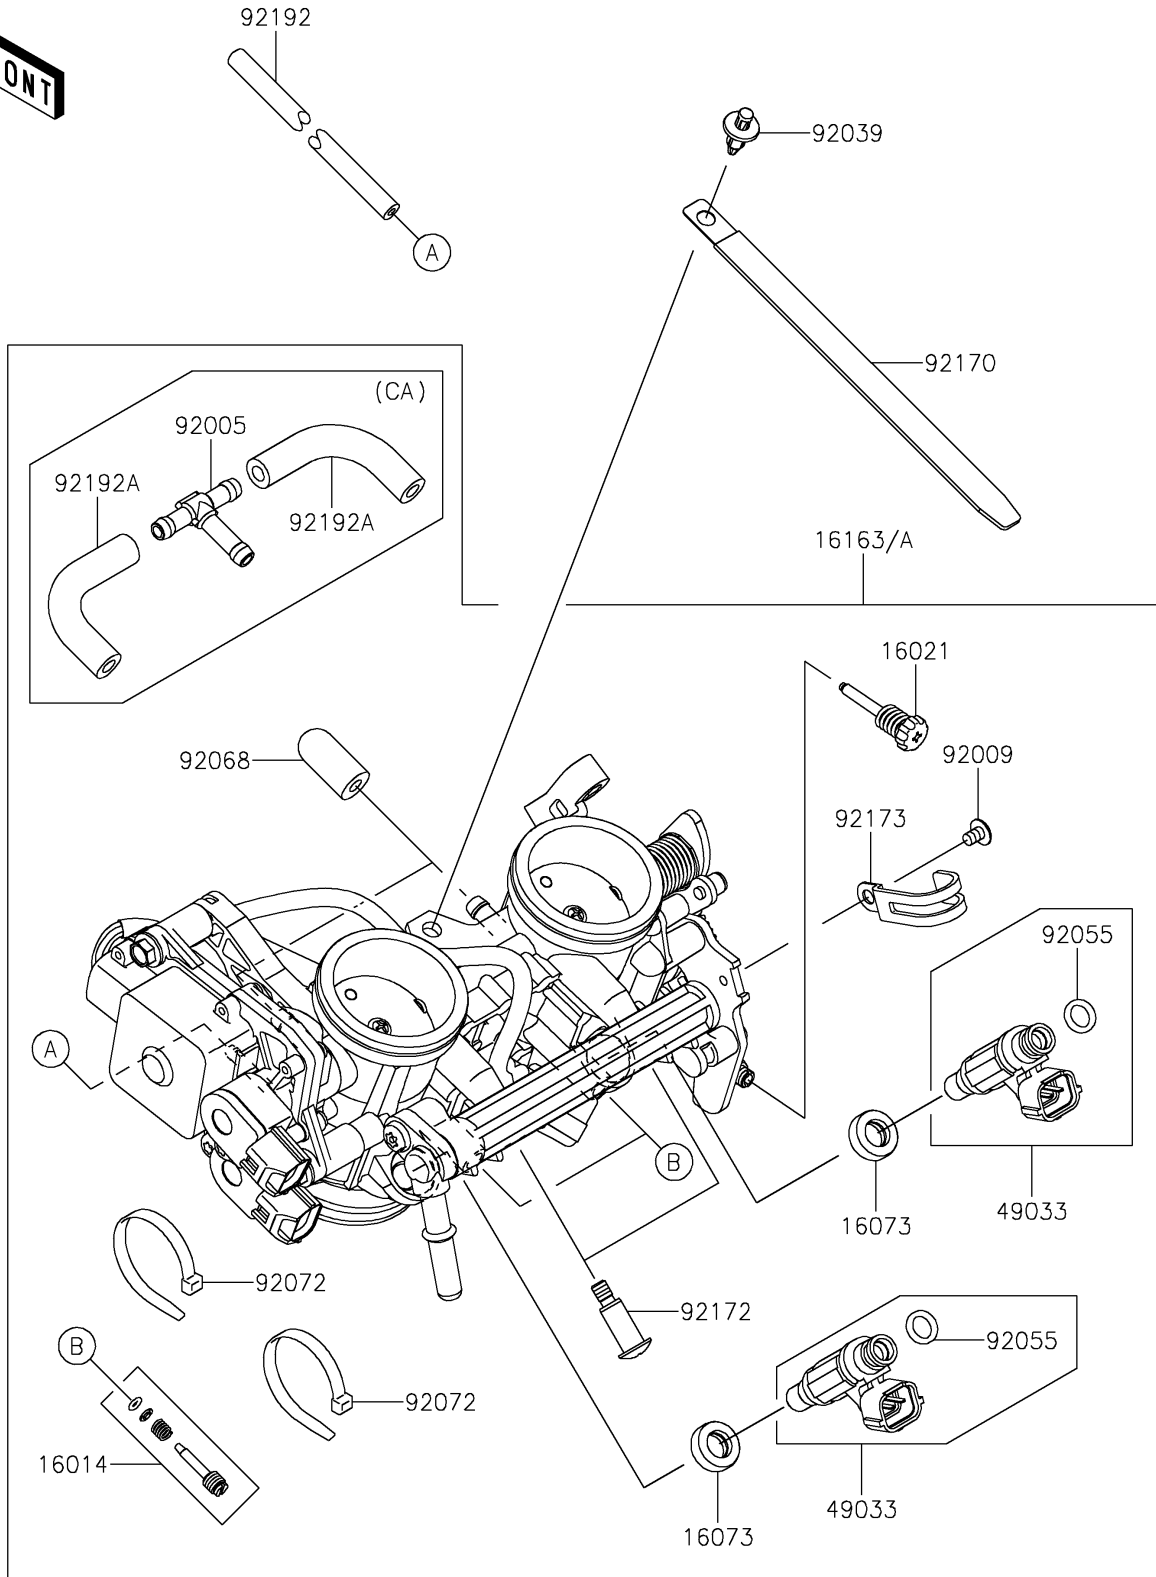

2023 VULCAN® S PARTS DIAGRAM

Throttle

E1510

2023 VULCAN® S PARTS LIST

Throttle

ITEM NAME	PART NUMBER	QUANTITY
SCREW-PILOT AIR (Ref # 16014)	16014-0002	2
SCREW-THROTTLE STOP (Ref # 16021)	16021-0033	1
INSULATOR (Ref # 16073)	16073-3707	2
THROTTLE-ASSY (Ref # 16163)	16163-0827	1
NOZZLE-INJECTION (Ref # 49033)	49033-0011	2
SCREW,CLAMP (Ref # 92009)	92009-1860	1
RIVET (Ref # 92039)	92039-0068	1
RING-O,INJECTION NOZZLE (Ref # 92055)	92055-1622	2
PLUG,12X25 (Ref # 92068)	92068-006	2
BAND,SUB-HARNESS (Ref # 92072)	92072-0012	2
CLAMP,L=150 (Ref # 92170)	92170-1114	1
SCREW,PIPE INJECTION (Ref # 92172)	92172-0064	2
CLAMP (Ref # 92173)	92173-0288	1
TUBE,3X6.7X300 (Ref # 92192)	92192-0977	1