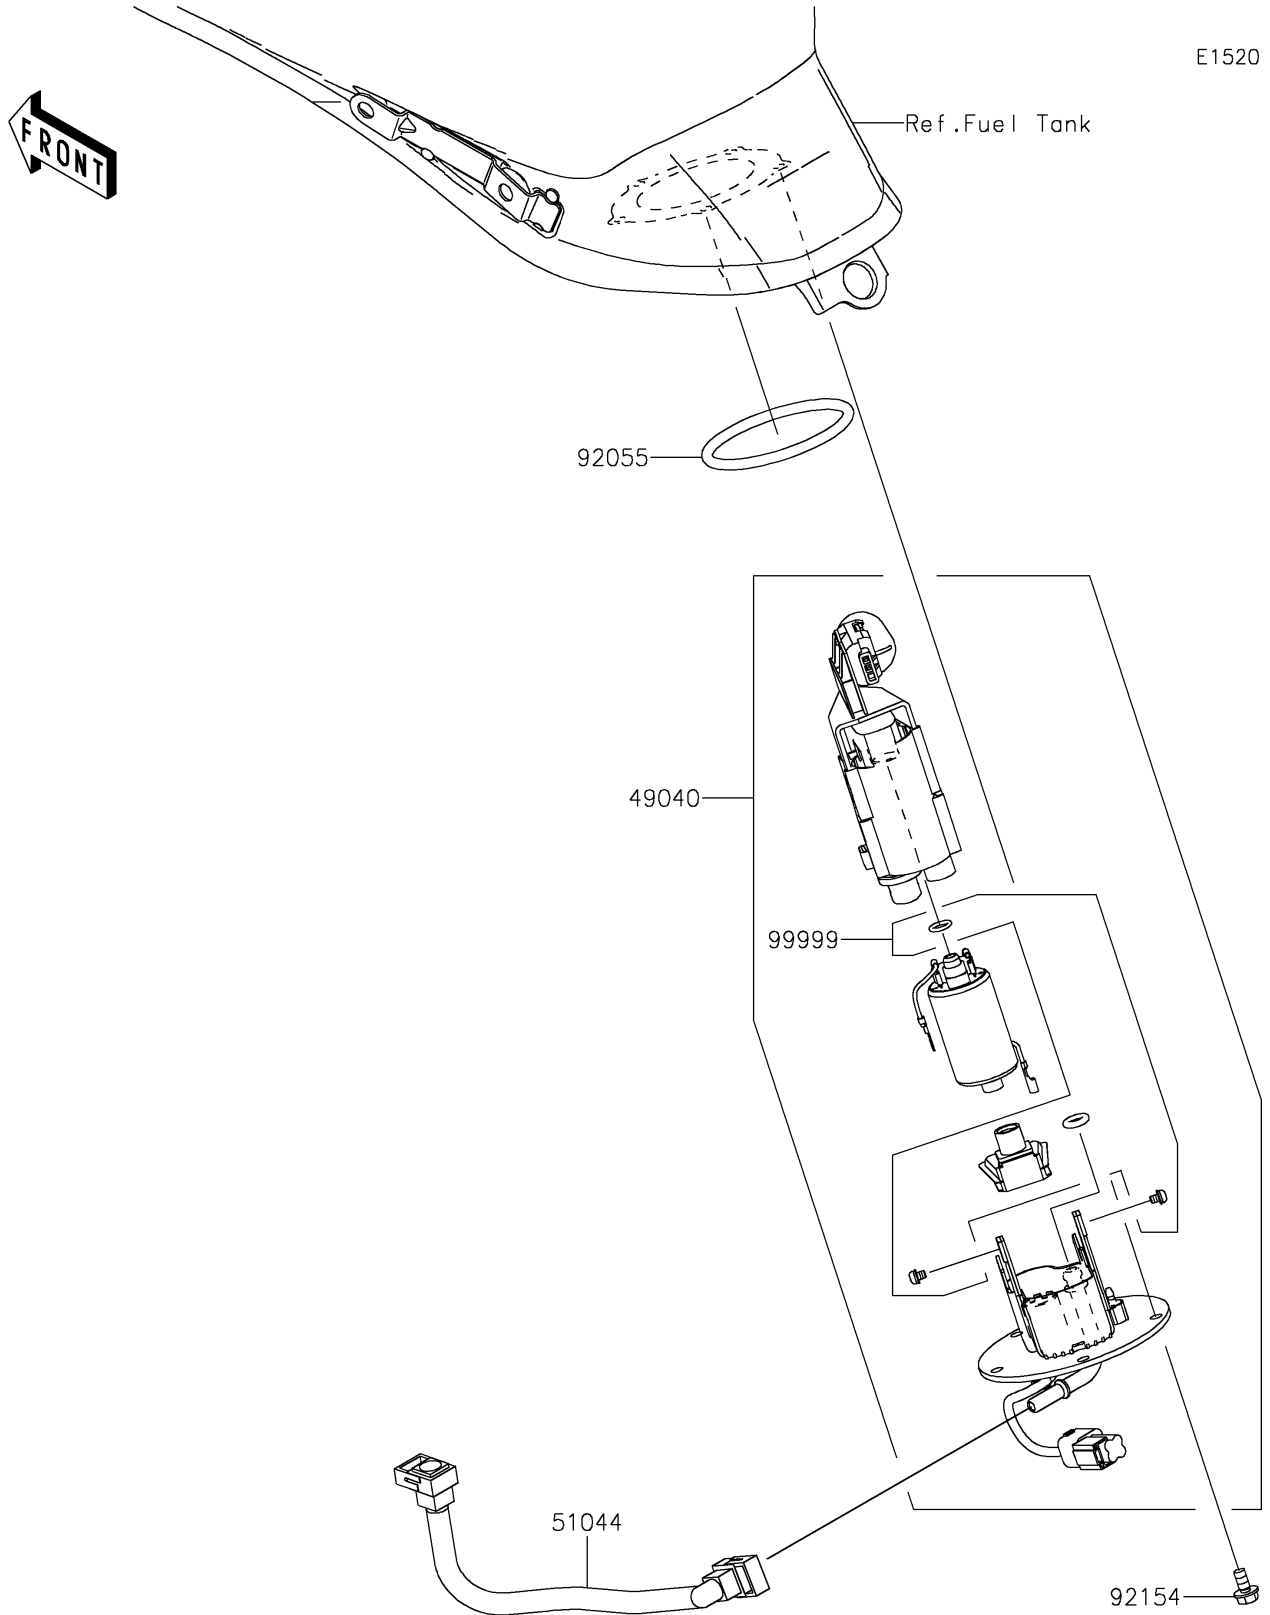

2024 Vulcan S PARTS DIAGRAM

Fuel Pump

2024 Vulcan S PARTS LIST

Fuel Pump

ITEM NAME	PART NUMBER	QUANTITY
PUMP-FUEL (Ref # 49040)	49040-0738	1
TUBE-ASSY,FUEL (Ref # 51044)	51044-0851	1
RING-O,74.6X5.7 (Ref # 92055)	92055-0728	1
BOLT,FLANGED,6X12 (Ref # 92154)	92154-1848	5
KIT,FUEL FILTER (Ref # 99999)	99999-0525	1