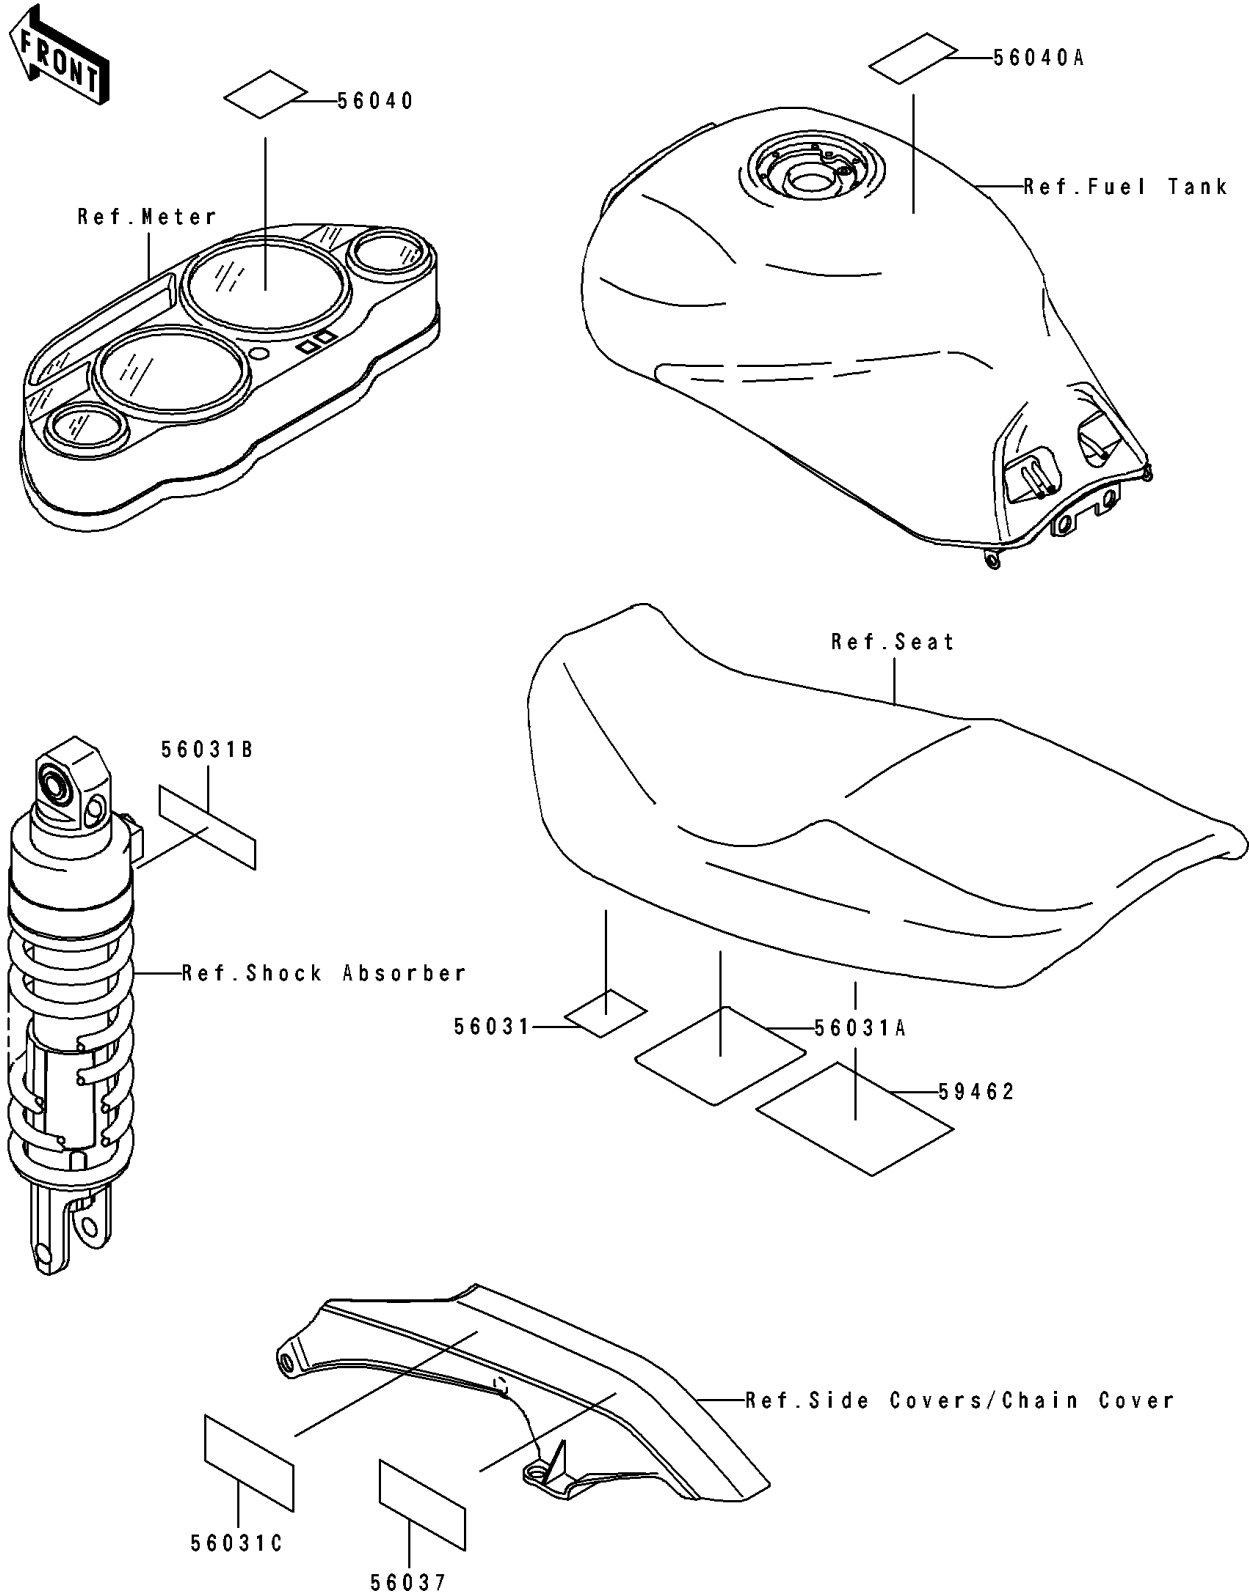

1996 GPZ 1100 ABS PARTS DIAGRAM

Labels

F2860

1996 GPZ 1100 ABS PARTS LIST

Labels

ITEM NAME	PART NUMBER	QUANTITY
LABEL-MANUAL,OIL&OIL FILTER (Ref # 56031)	56031-1727	1
LABEL-MANUAL,DAILY SAFETY (Ref # 56031A)	56031-1932	1
LABEL-MANUAL,REAR SUSPENSION (Ref # 56031B)	56031-1943	1
LABEL-MANUAL,CHAIN (Ref # 56031C)	56031-1989	1
LABEL-SPECIFICATION,TIRE&LOAD (Ref # 56037)	56037-1668	1
LABEL-WARNING,BREAK IN CAUTION (Ref # 56040)	56040-1007	1
LABEL-WARNING,EVAPO (Ref # 56040A)	56040-1121	1
LABEL-CERTIFICATION,EVAPO ROUT (Ref # 59462)	59462-1752	1