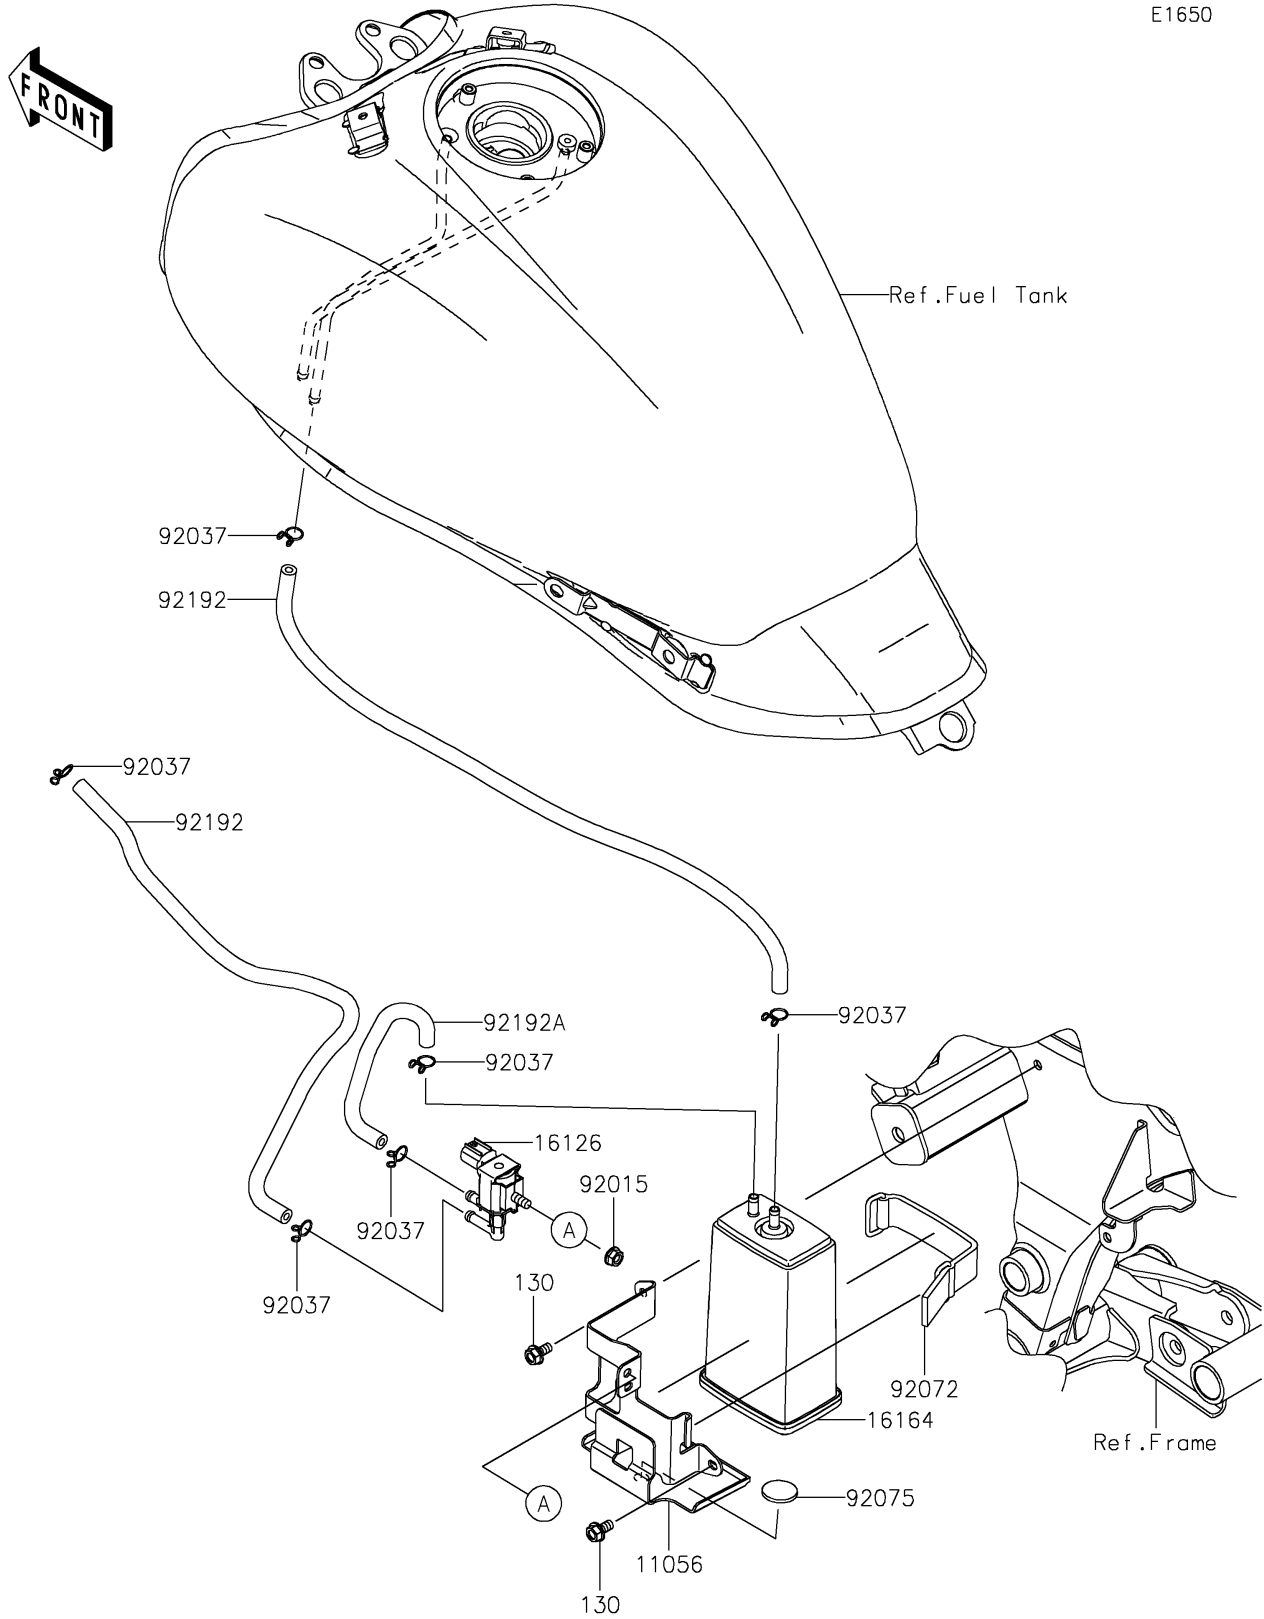

2024 VULCAN[®] S PARTS DIAGRAM

Fuel Evaporative System(CA)

E1650

2024 VULCAN® S PARTS LIST

Fuel Evaporative System(CA)

ITEM NAME	PART NUMBER	QUANTITY
BRACKET (Ref # 11056)	11056-3991	1
VALVE,SOLENOID (Ref # 16126)	16126-0705	1
CANISTER (Ref # 16164)	16164-0012	1
NUT,FLANGED,6MM (Ref # 92015)	92015-1367	1
CLAMP,TUBE (Ref # 92037)	92037-147	6
BAND,L=90 (Ref # 92072)	92072-0135	1
DAMPER,RUBBER (Ref # 92075)	92075-261	1
TUBE,5X10.4X470&40 (Ref # 92192)	92192-1385	2
TUBE,CANISTER-VALVE (Ref # 92192A)	92192-1386	1
BOLT-FLANGED,6X12 (Ref # 130)	130BA0612	2