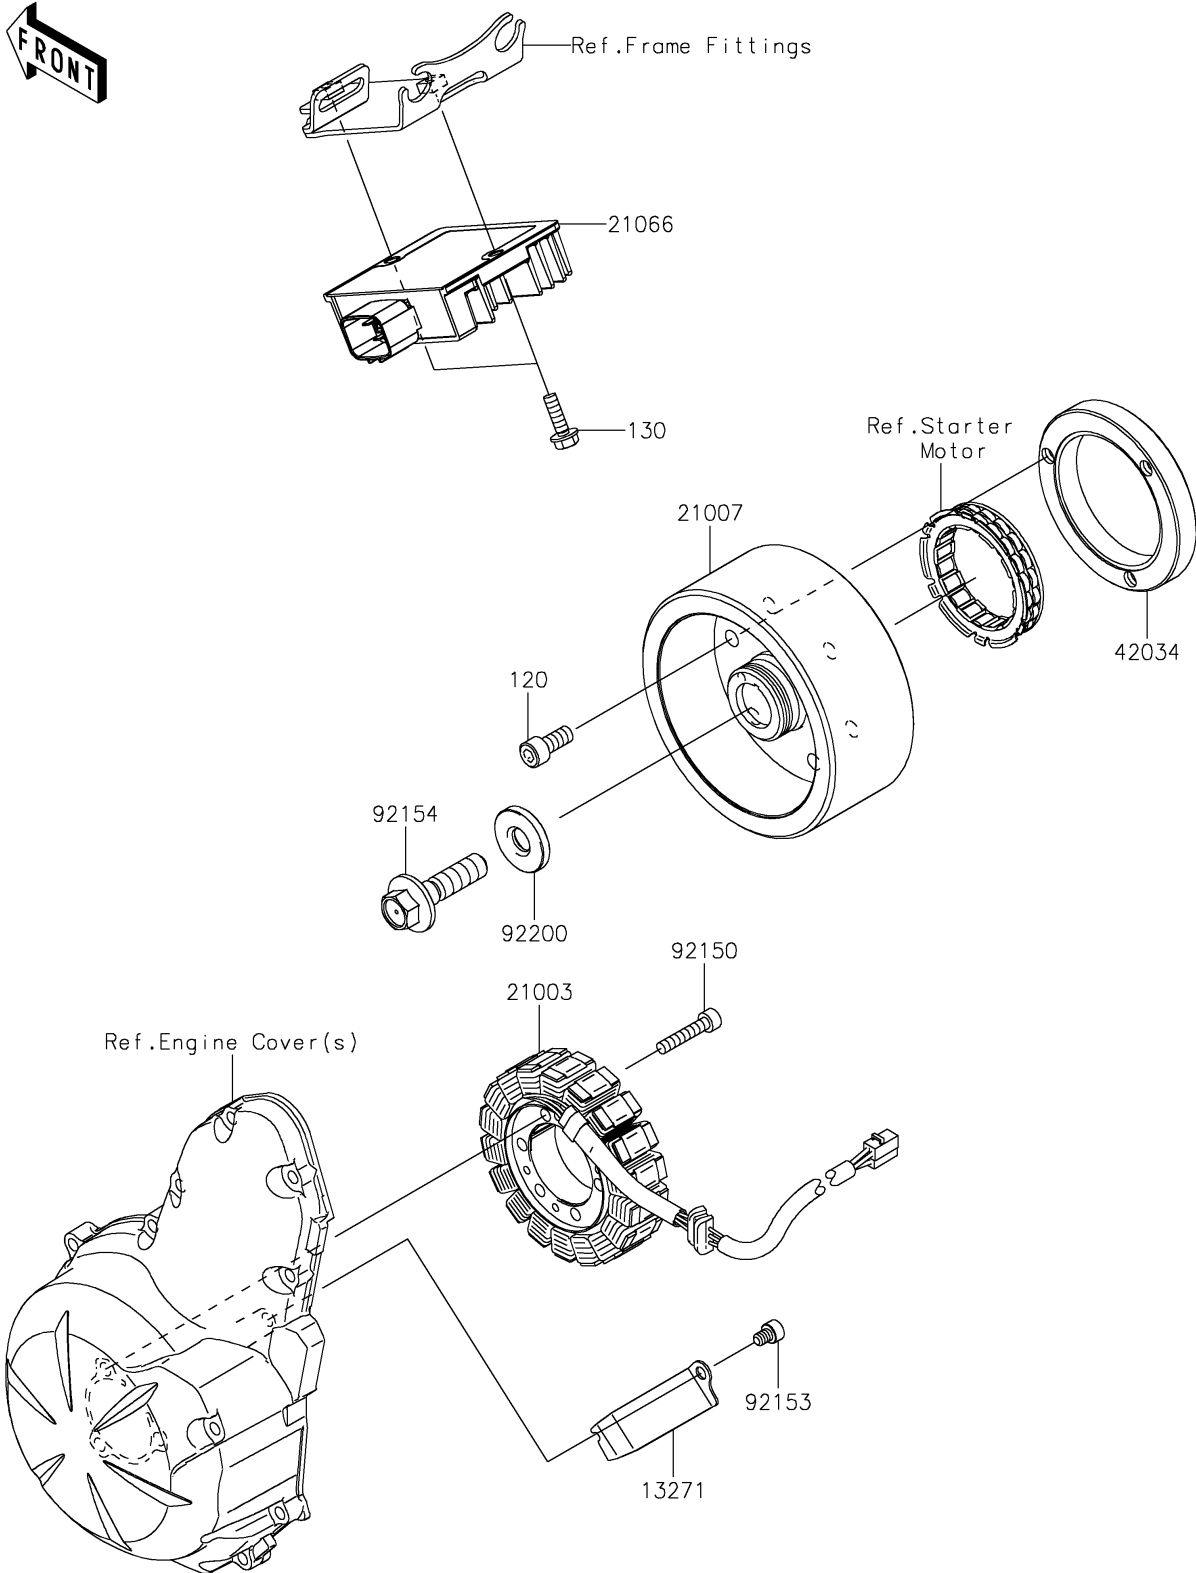

2025 Vulcan S PARTS DIAGRAM

Generator

E1810

2025 Vulcan S PARTS LIST

Generator

ITEM NAME	PART NUMBER	QUANTITY
PLATE (Ref # 13271)	13271-0952	1
STATOR (Ref # 21003)	21003-0206	1
ROTOR (Ref # 21007)	21007-0601	1
REGULATOR-VOLTAGE (Ref # 21066)	21066-0750	1
COUPLING (Ref # 42034)	42034-1143	1
BOLT,SOCKET,6X30 (Ref # 92150)	92150-1433	3
BOLT,SOCKET,6X8 (Ref # 92153)	92153-1414	1
BOLT,FLANGED,12X45 (Ref # 92154)	92154-1812	1
WASHER,12X33X5 (Ref # 92200)	92200-0220	1
BOLT-SOCKET,8X18 (Ref # 120)	120CA0818	3
BOLT-FLANGED,6X20 (Ref # 130)	130BA0620	2