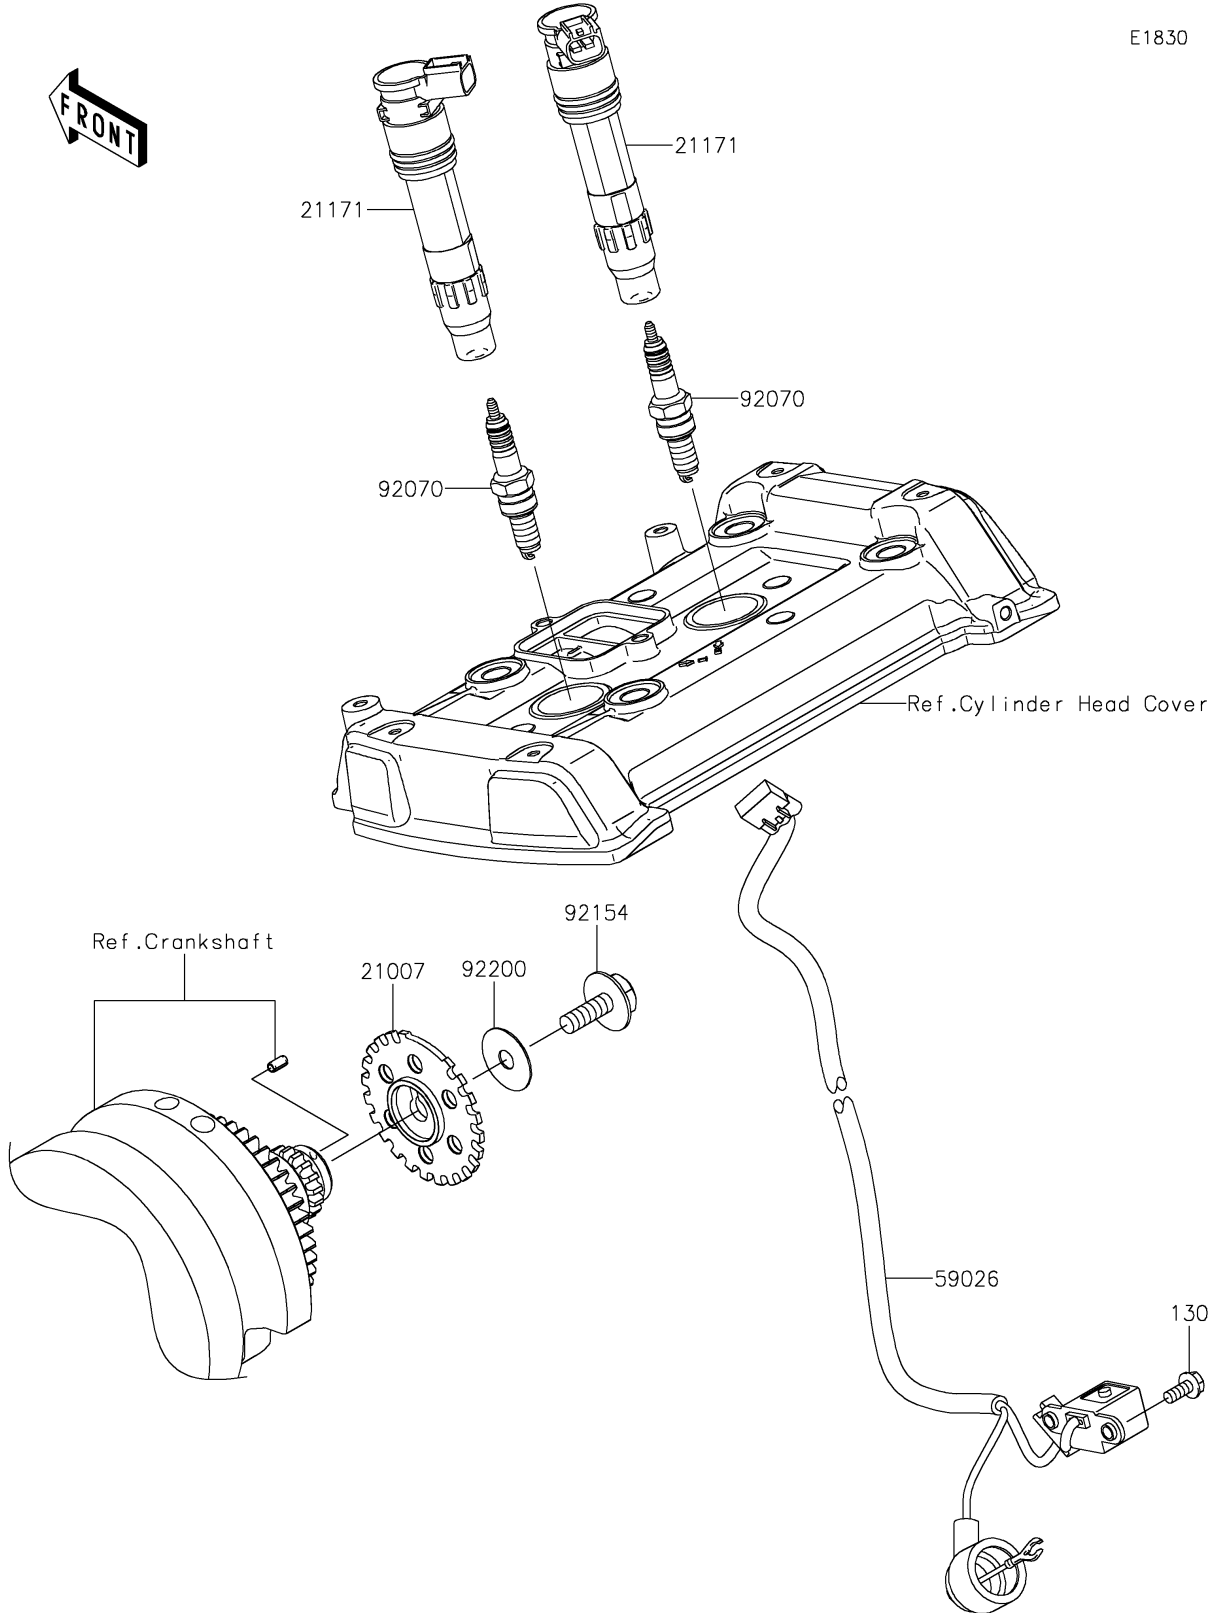

2024 Vulcan S PARTS DIAGRAM

Ignition System

E1830

2024 Vulcan S PARTS LIST

Ignition System

ITEM NAME	PART NUMBER	QUANTITY
ROTOR (Ref # 21007)	21007-0623	1
COIL-ASSY-IGNITION (Ref # 21171)	21171-0033	2
COIL-PULSING (Ref # 59026)	59026-0040	1
PLUG-SPARK,CR9EIA(NGK) (Ref # 92070)	92070-0014	2
BOLT,FLANGED,8X23 (Ref # 92154)	92154-0187	1
WASHER,8.5X28X0.8 (Ref # 92200)	92200-0274	1
BOLT-FLANGED,5X12 (Ref # 130)	130BA0512	2