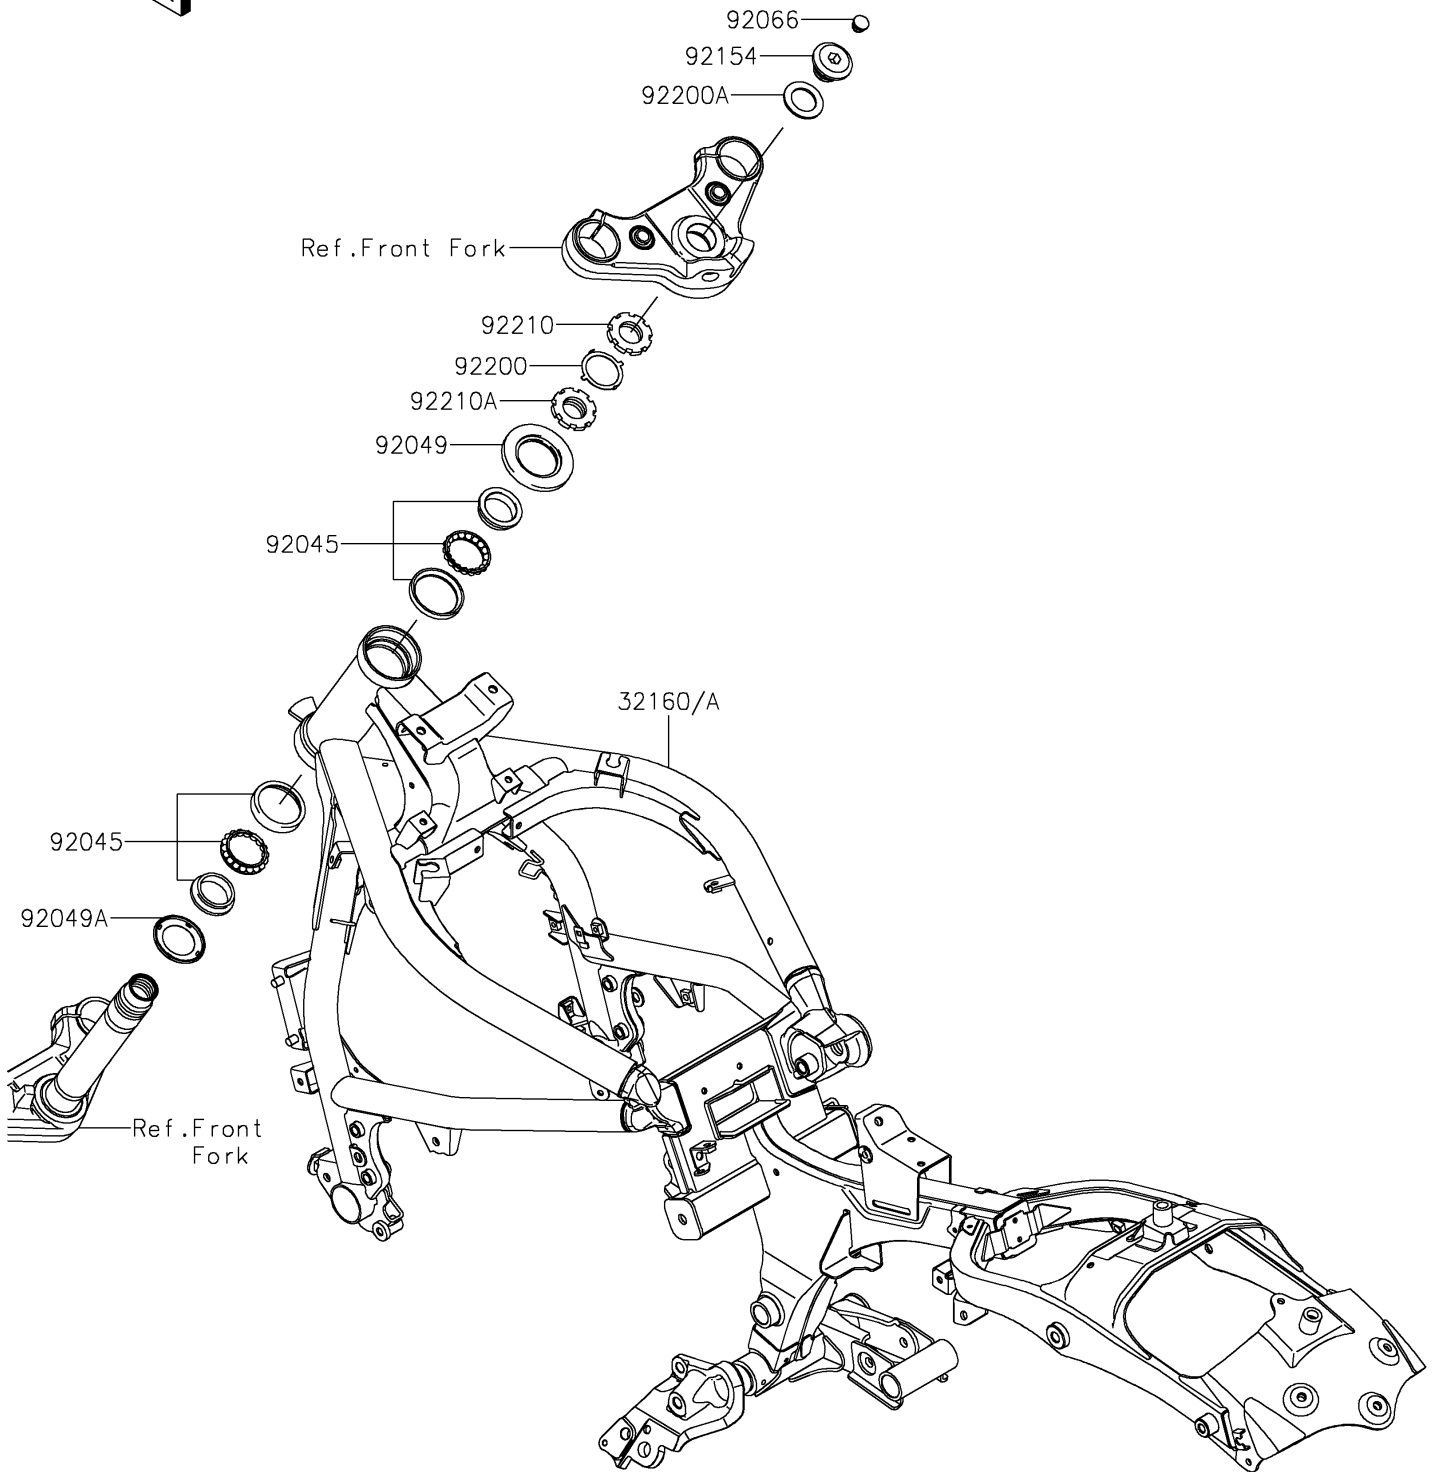

2024 VULCAN® S PARTS DIAGRAM

Frame

F2120

2024 VULCAN® S PARTS LIST

Frame

ITEM NAME	PART NUMBER	QUANTITY
FRAME-COMP,F.S.BLACK (Ref # 32160A)	32160-0746-18R	1
BEARING-BALL,SF07A17PX1V1 (Ref # 92045)	92045-1384	2
SEAL-OIL (Ref # 92049)	92049-0131	1
SEAL-OIL (Ref # 92049A)	92049-0137	1
PLUG (Ref # 92066)	92066-0071	1
BOLT,26MM (Ref # 92154)	92154-3818	1
WASHER (Ref # 92200)	92200-0036	1
WASHER,27X42X2.3 (Ref # 92200A)	92200-0753	1
NUT,STEERING STEM,35MM (Ref # 92210)	92210-0534	1
NUT,STEERING STEM,35MM (Ref # 92210A)	92210-0535	1