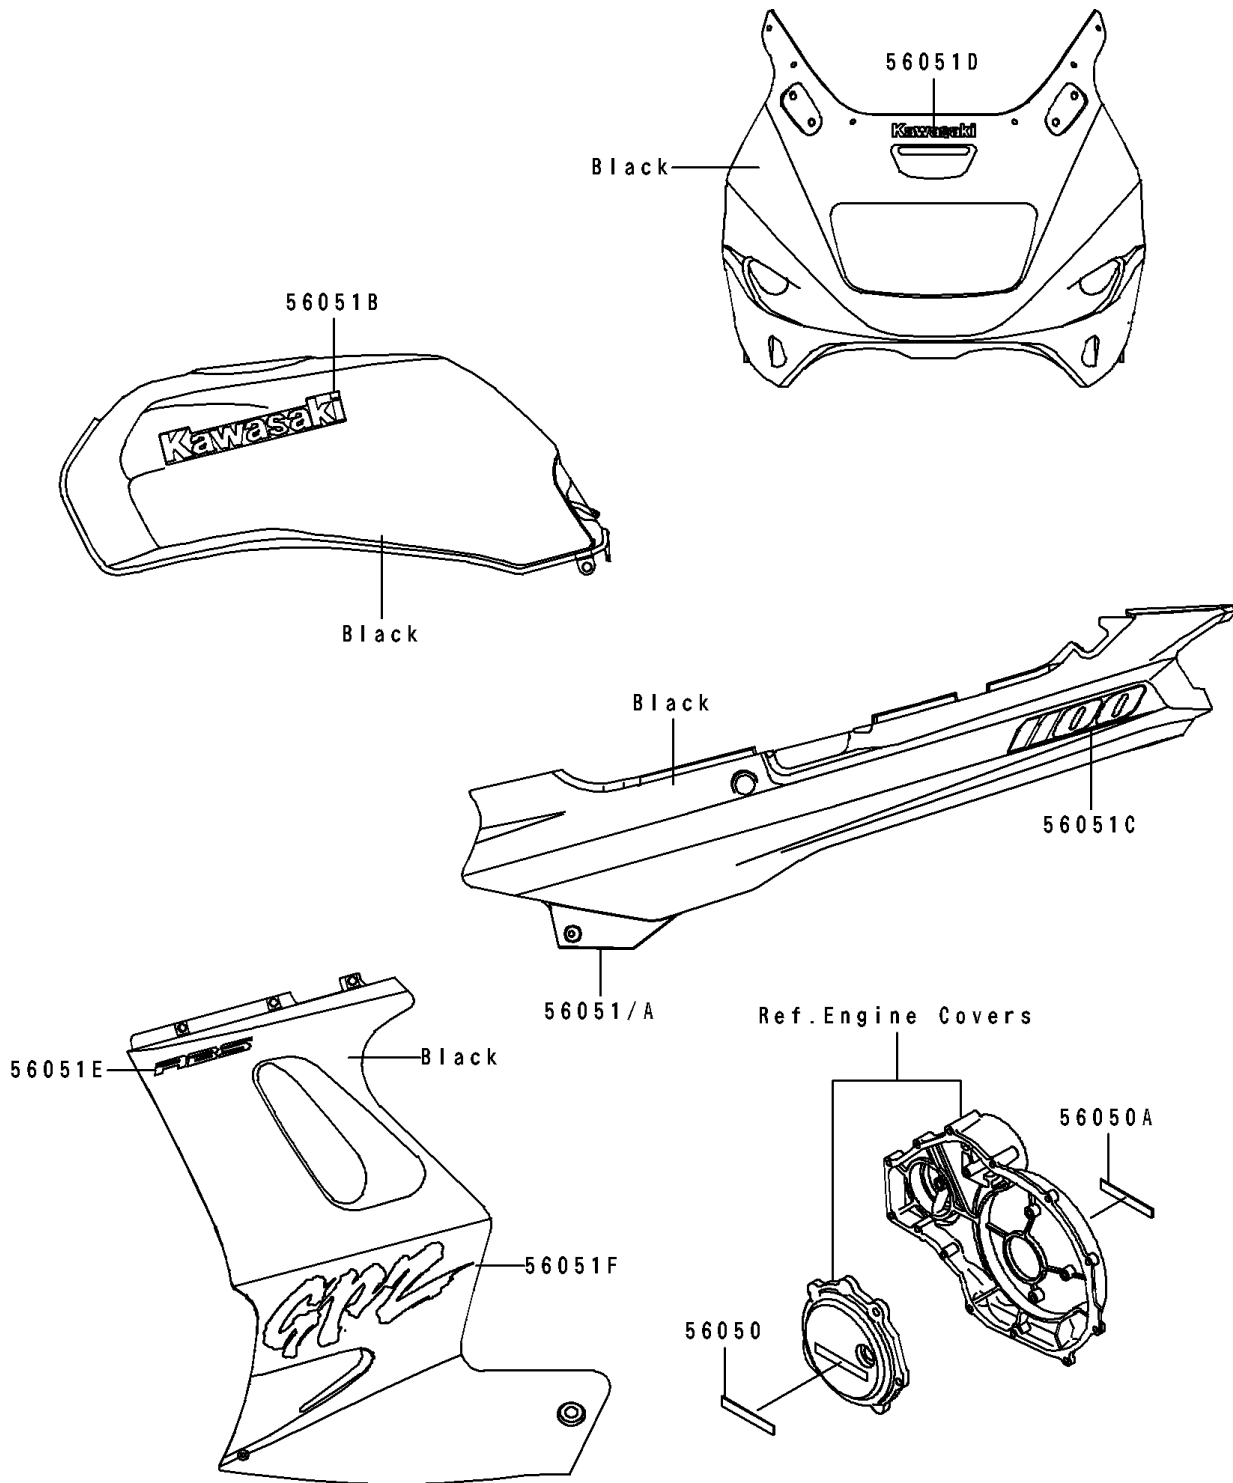

# 1996 GPZ 1100 ABS PARTS DIAGRAM

Decals

F2861

# 1996 GPZ 1100 ABS PARTS LIST

## Decals

ITEM NAME	PART NUMBER	QUANTITY
MARK,ENGINE COVER,LH (Ref # 56050)	56050-1094	1
MARK,ENGINE COVER,RH (Ref # 56050A)	56050-1095	1
MARK,SIDE COVER,LH (Ref # 56051)	56051-1269	1
MARK,SIDE COVER,RH (Ref # 56051A)	56051-1270	1
MARK,FUEL TANK,KAWASAKI (Ref # 56051B)	56051-1345	2
MARK,SIDE COVER,1100 (Ref # 56051C)	56051-1346	2
MARK,KAWASAKI (Ref # 56051D)	56051-1347	1
MARK,A.B.S. (Ref # 56051E)	56051-1348	2
MARK,LWR COWLING,GPZ (Ref # 56051F)	56051-1349	2