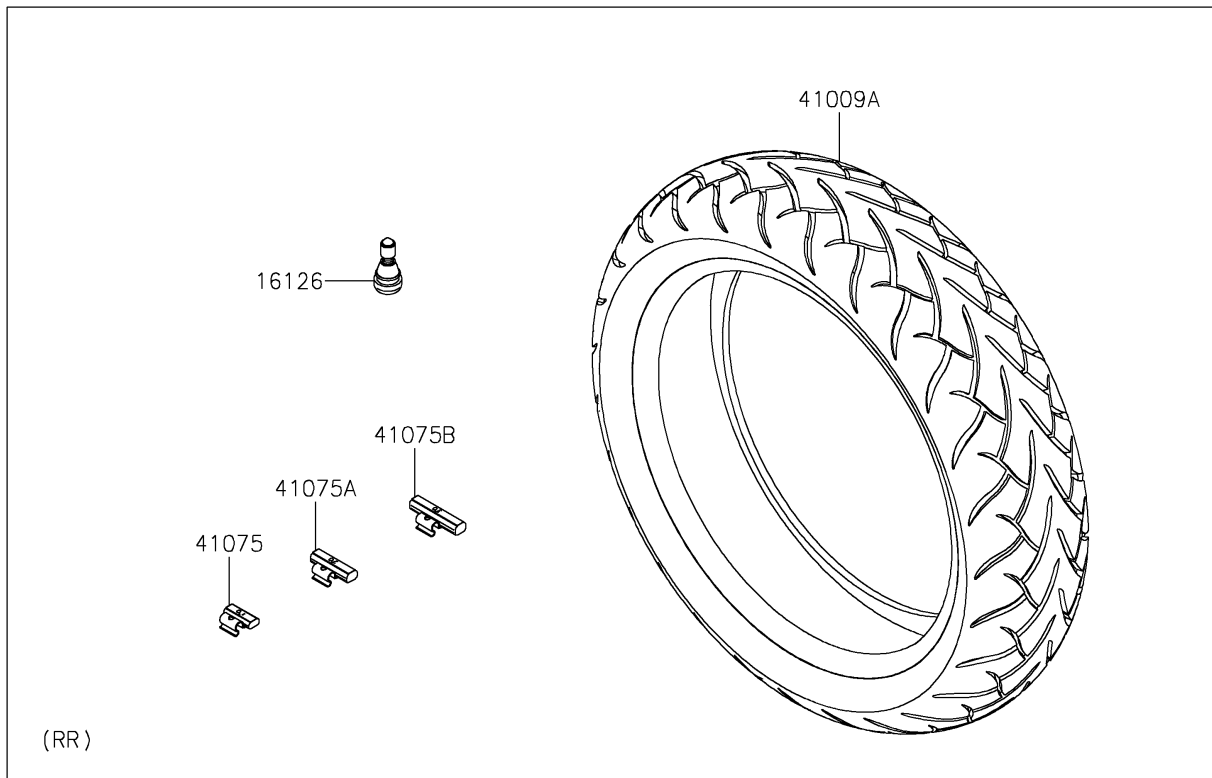

# 2023 VULCAN® S PARTS DIAGRAM

Tires

F2210

## 2023 VULCAN® S PARTS LIST

### Tires

ITEM NAME	PART NUMBER	QUANTITY
VALVE,TIRE (Ref # 16126)	16126-1140	2
TIRE,FR,120/70R18(59H),D220F (Ref # 41009)	41009-0659	1
TIRE,RR,160/60ZR17(69H),D220ST (Ref # 41009A)	41009-0693	1
BALANCER-WHEEL,10G,SILVER (Ref # 41075)	41075-0007	AR
BALANCER-WHEEL,20G,SILVER (Ref # 41075A)	41075-0008	AR
BALANCER-WHEEL,30G,SILVER (Ref # 41075B)	41075-0009	AR