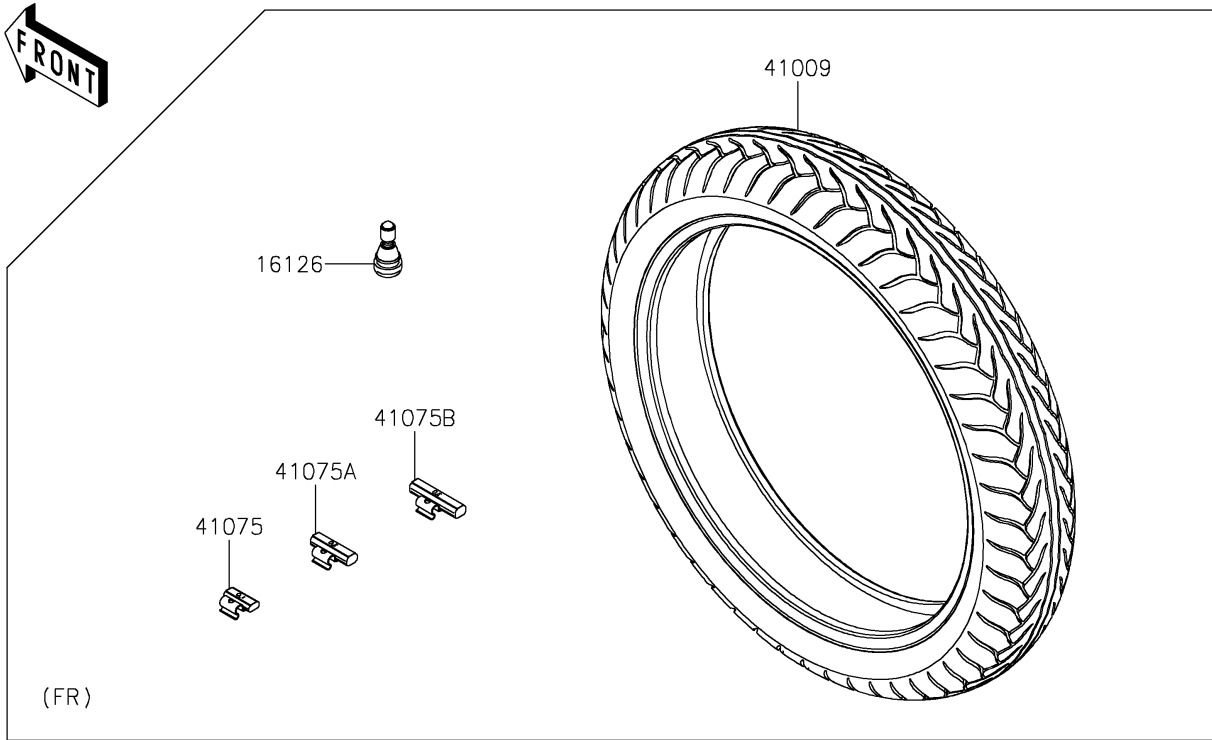

# 2023 VULCAN® S PARTS DIAGRAM

Tires

F2210

## 2023 VULCAN® S PARTS LIST

### Tires

ITEM NAME	PART NUMBER	QUANTITY
VALVE,TIRE (Ref # 16126)	16126-1140	2
TIRE,FR,120/70R18(59H),D220F (Ref # 41009)	41009-0659	1
TIRE,RR,160/60ZR17(69H),D220ST (Ref # 41009A)	41009-0693	1
BALANCER-WHEEL,10G,SILVER (Ref # 41075)	41075-0007	AR
BALANCER-WHEEL,20G,SILVER (Ref # 41075A)	41075-0008	AR
BALANCER-WHEEL,30G,SILVER (Ref # 41075B)	41075-0009	AR