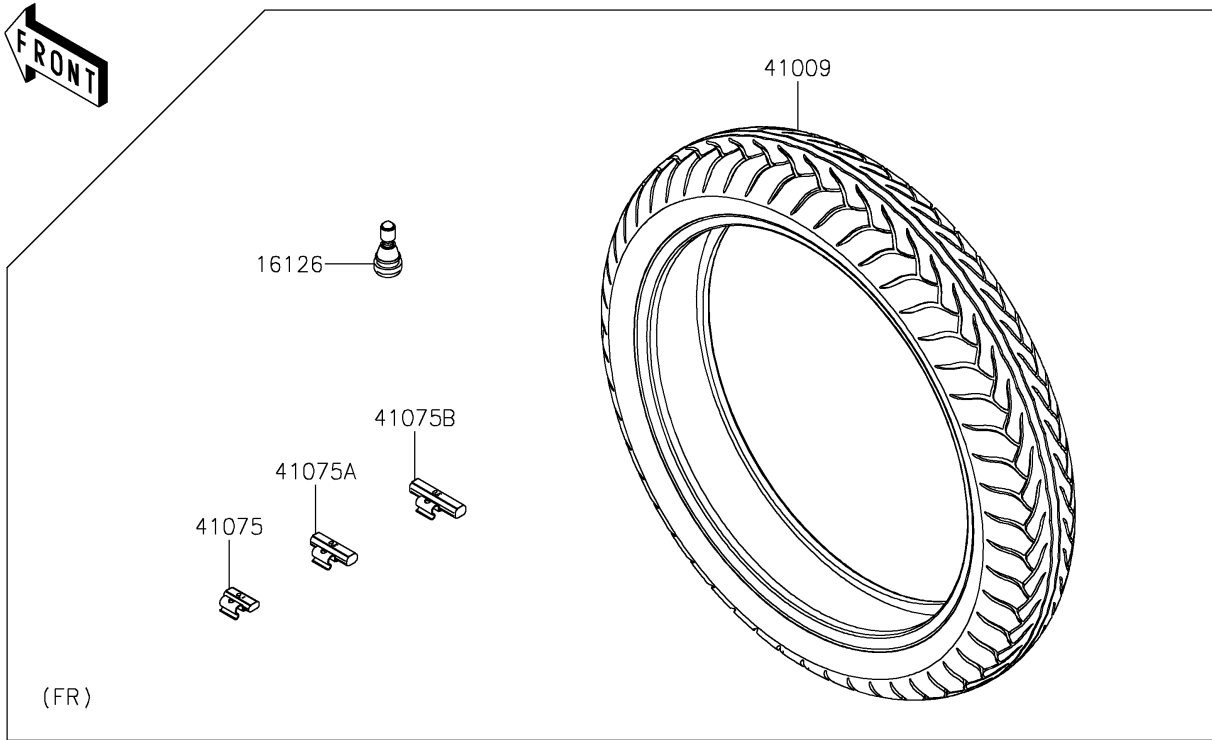

2025 Vulcan S PARTS DIAGRAM

Tires

F2210

2025 Vulcan S PARTS LIST

Tires

ITEM NAME	PART NUMBER	QUANTITY
VALVE,TIRE (Ref # 16126)	16126-1140	2
TIRE,FR,120/70R18(59H),D220F (Ref # 41009)	41009-0659	1
TIRE,RR,160/60ZR17(69H),D220ST (Ref # 41009A)	41009-0693	1
BALANCER-WHEEL,10G,SILVER (Ref # 41075)	41075-0007	AR
BALANCER-WHEEL,20G,SILVER (Ref # 41075A)	41075-0008	AR
BALANCER-WHEEL,30G,SILVER (Ref # 41075B)	41075-0009	AR