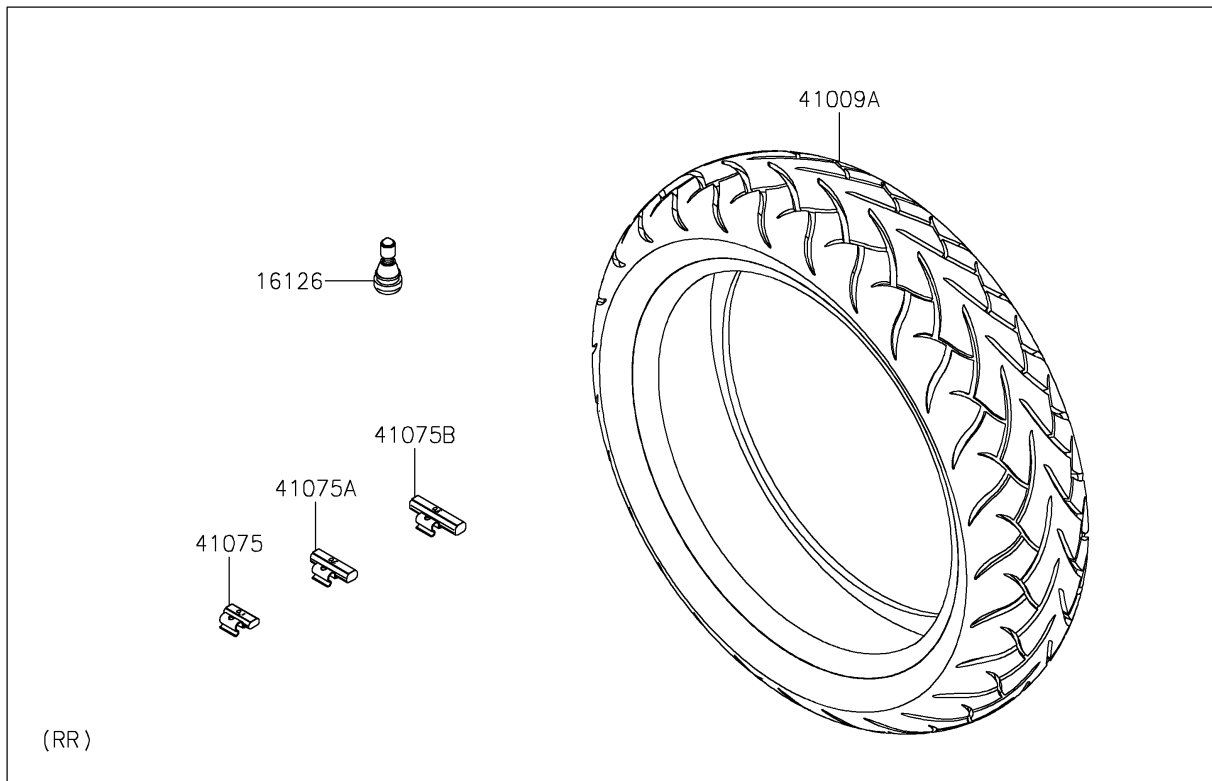

2025 Vulcan S PARTS DIAGRAM

Tires

F2210

2025 Vulcan S PARTS LIST

Tires

ITEM NAME	PART NUMBER	QUANTITY
VALVE,TIRE (Ref # 16126)	16126-1140	2
TIRE,FR,120/70R18(59H),D220F (Ref # 41009)	41009-0659	1
TIRE,RR,160/60ZR17(69H),D220ST (Ref # 41009A)	41009-0693	1
BALANCER-WHEEL,10G,SILVER (Ref # 41075)	41075-0007	AR
BALANCER-WHEEL,20G,SILVER (Ref # 41075A)	41075-0008	AR
BALANCER-WHEEL,30G,SILVER (Ref # 41075B)	41075-0009	AR