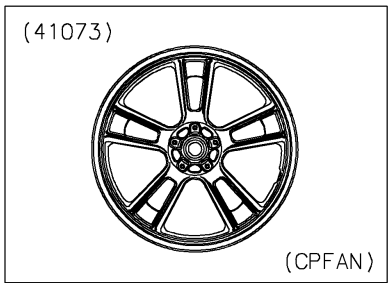

2023 VULCAN® S PARTS DIAGRAM

Front Wheel

WOD

2023 VULCAN® S PARTS LIST

Front Wheel

ITEM NAME	PART NUMBER	QUANTITY
AXLE,FR (Ref # 41068)	41068-0059	1
WHEEL-ASSY,FR,G.BLACK (Ref # 41073)	41073-0653-QT	1
SEAL-OIL,BJN30427 (Ref # 92049)	92049-0130	2
COLLAR,20X30X15.5 (Ref # 92152)	92152-0946	2
COLLAR,20.2X28X115 (Ref # 92152A)	92152-0958	1
BEARING-BALL,#6004UUC3 (Ref # 601)	601B6004UU	2