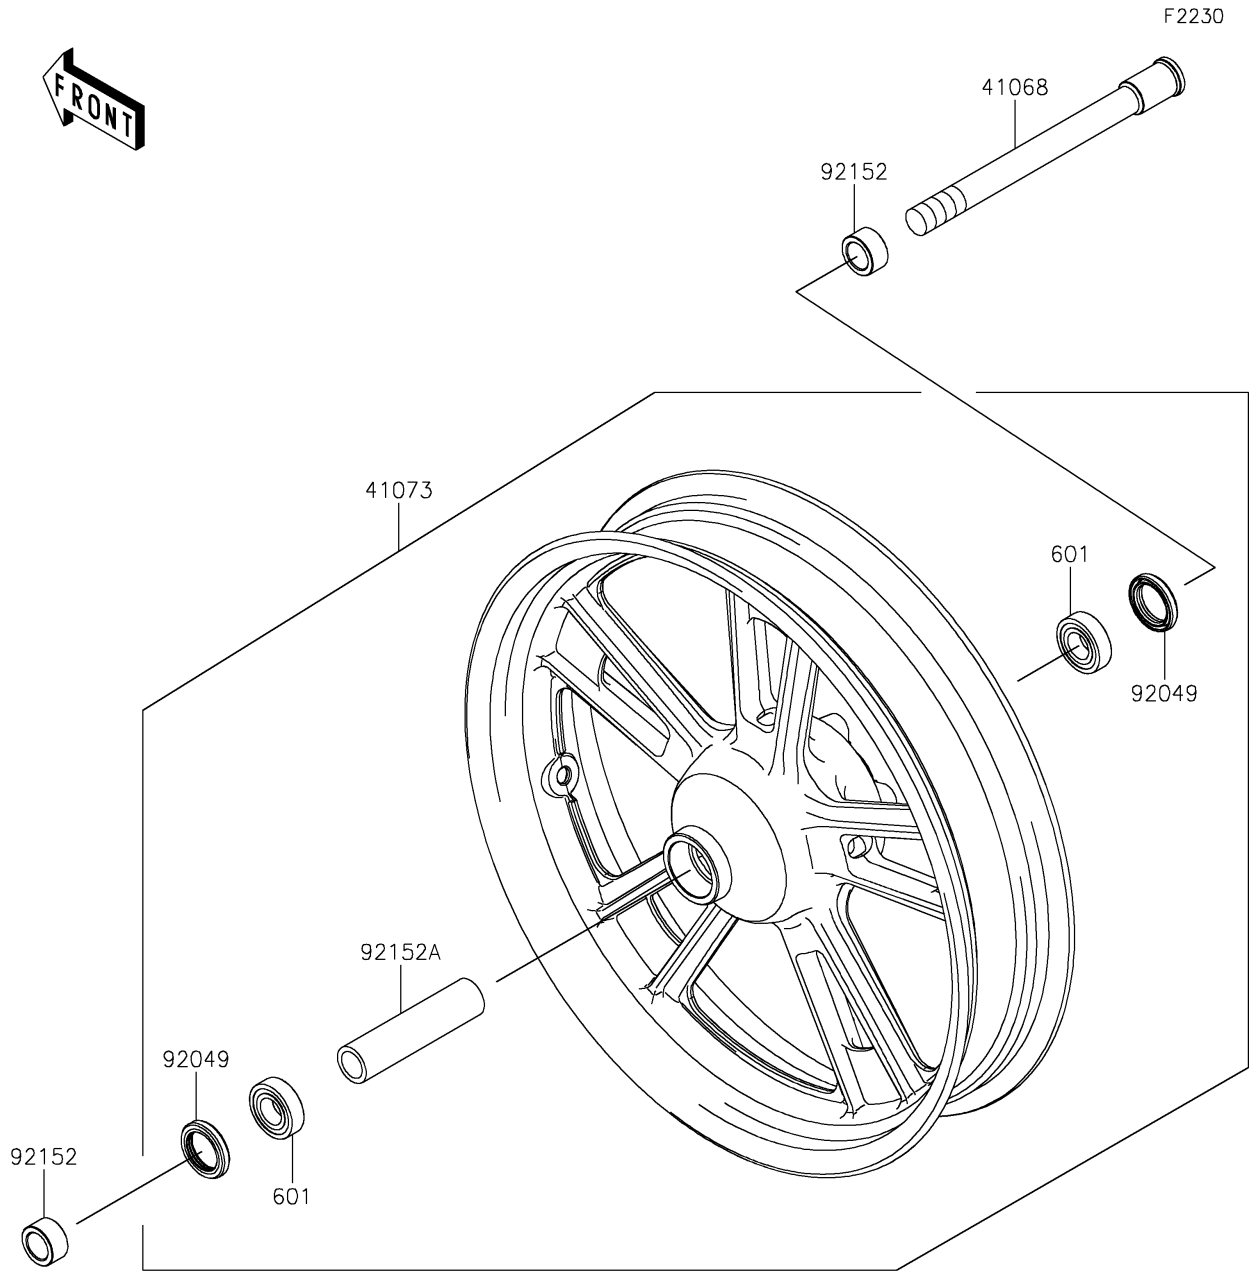

2023 VULCAN® S PARTS DIAGRAM

Front Wheel

WOD

2023 VULCAN® S PARTS LIST

Front Wheel

ITEM NAME	PART NUMBER	QUANTITY
AXLE,FR (Ref # 41068)	41068-0059	1
WHEEL-ASSY,FR,G.BLACK (Ref # 41073)	41073-0653-QT	1
SEAL-OIL,BJN30427 (Ref # 92049)	92049-0130	2
COLLAR,20X30X15.5 (Ref # 92152)	92152-0946	2
COLLAR,20.2X28X115 (Ref # 92152A)	92152-0958	1
BEARING-BALL,#6004UUC3 (Ref # 601)	601B6004UU	2