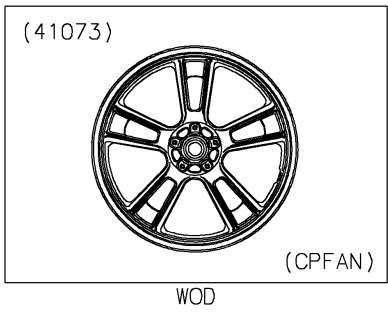

2023 VULCAN® S PARTS DIAGRAM

Front Wheel

2023 VULCAN® S PARTS LIST

Front Wheel

ITEM NAME	PART NUMBER	QUANTITY
AXLE,FR (Ref # 41068)	41068-0059	1
WHEEL-ASSY,FR,G.BLACK (Ref # 41073)	41073-0653-QT	1
SEAL-OIL,BJN30427 (Ref # 92049)	92049-0130	2
COLLAR,20X30X15.5 (Ref # 92152)	92152-0946	2
COLLAR,20.2X28X115 (Ref # 92152A)	92152-0958	1
BEARING-BALL,#6004UUC3 (Ref # 601)	601B6004UU	2