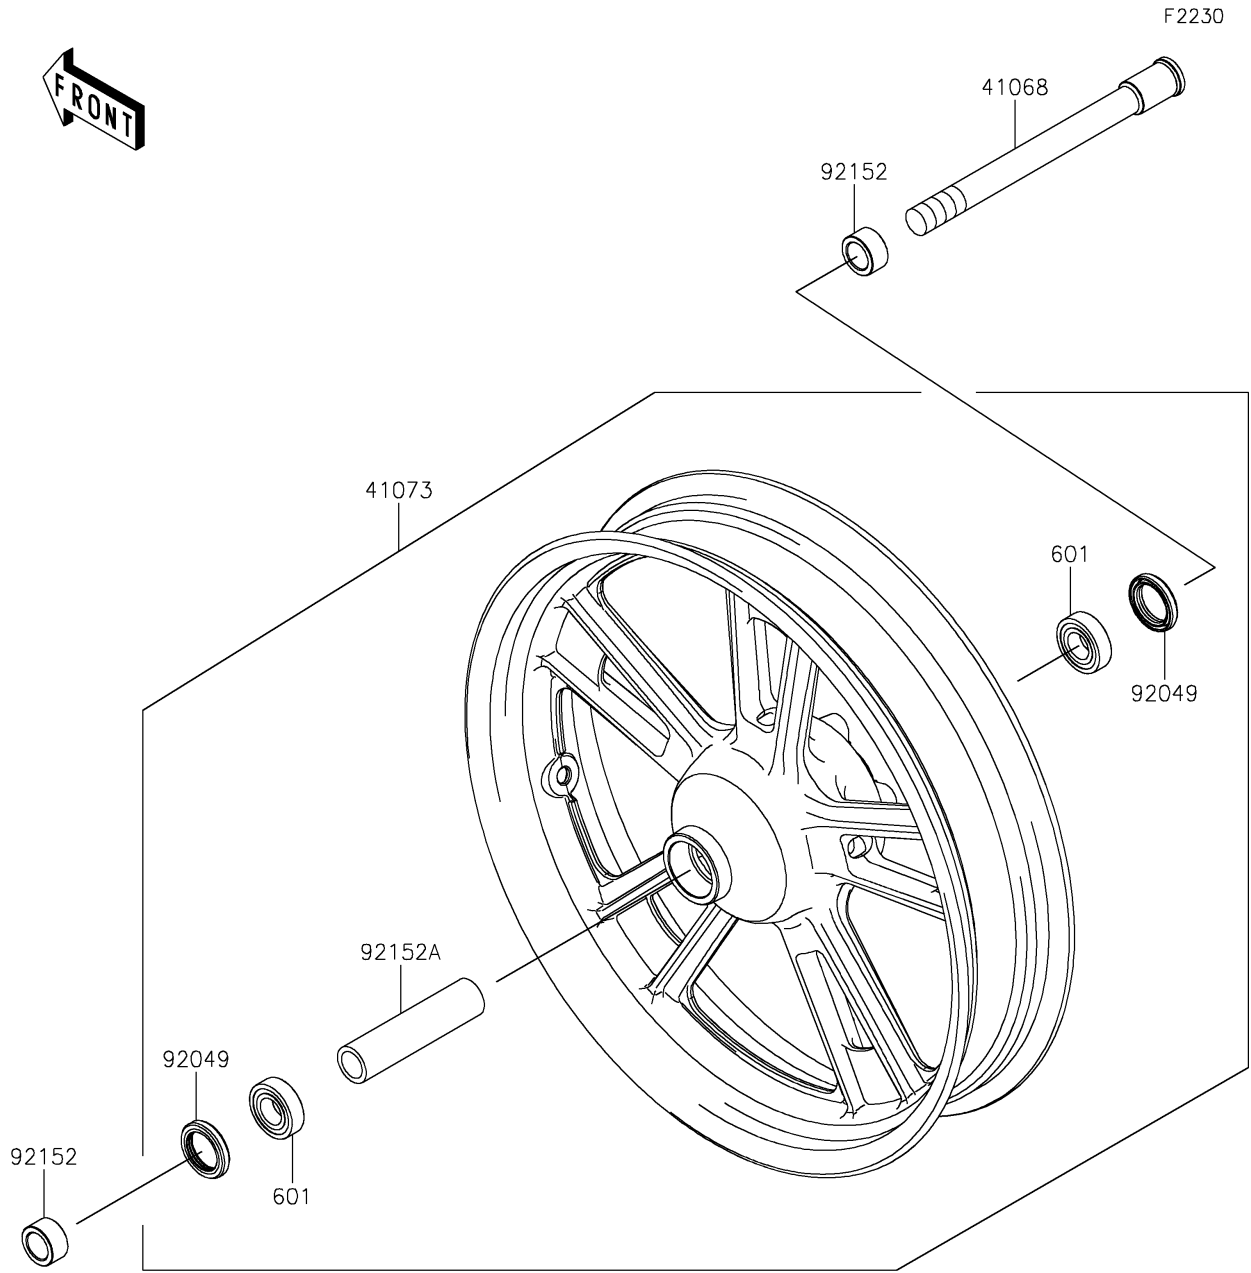

2023 VULCAN® S PARTS DIAGRAM

Front Wheel

2023 VULCAN® S PARTS LIST

Front Wheel

ITEM NAME	PART NUMBER	QUANTITY
AXLE,FR (Ref # 41068)	41068-0059	1
WHEEL-ASSY,FR,G.BLACK (Ref # 41073)	41073-0653-QT	1
SEAL-OIL,BJN30427 (Ref # 92049)	92049-0130	2
COLLAR,20X30X15.5 (Ref # 92152)	92152-0946	2
COLLAR,20.2X28X115 (Ref # 92152A)	92152-0958	1
BEARING-BALL,#6004UUC3 (Ref # 601)	601B6004UU	2