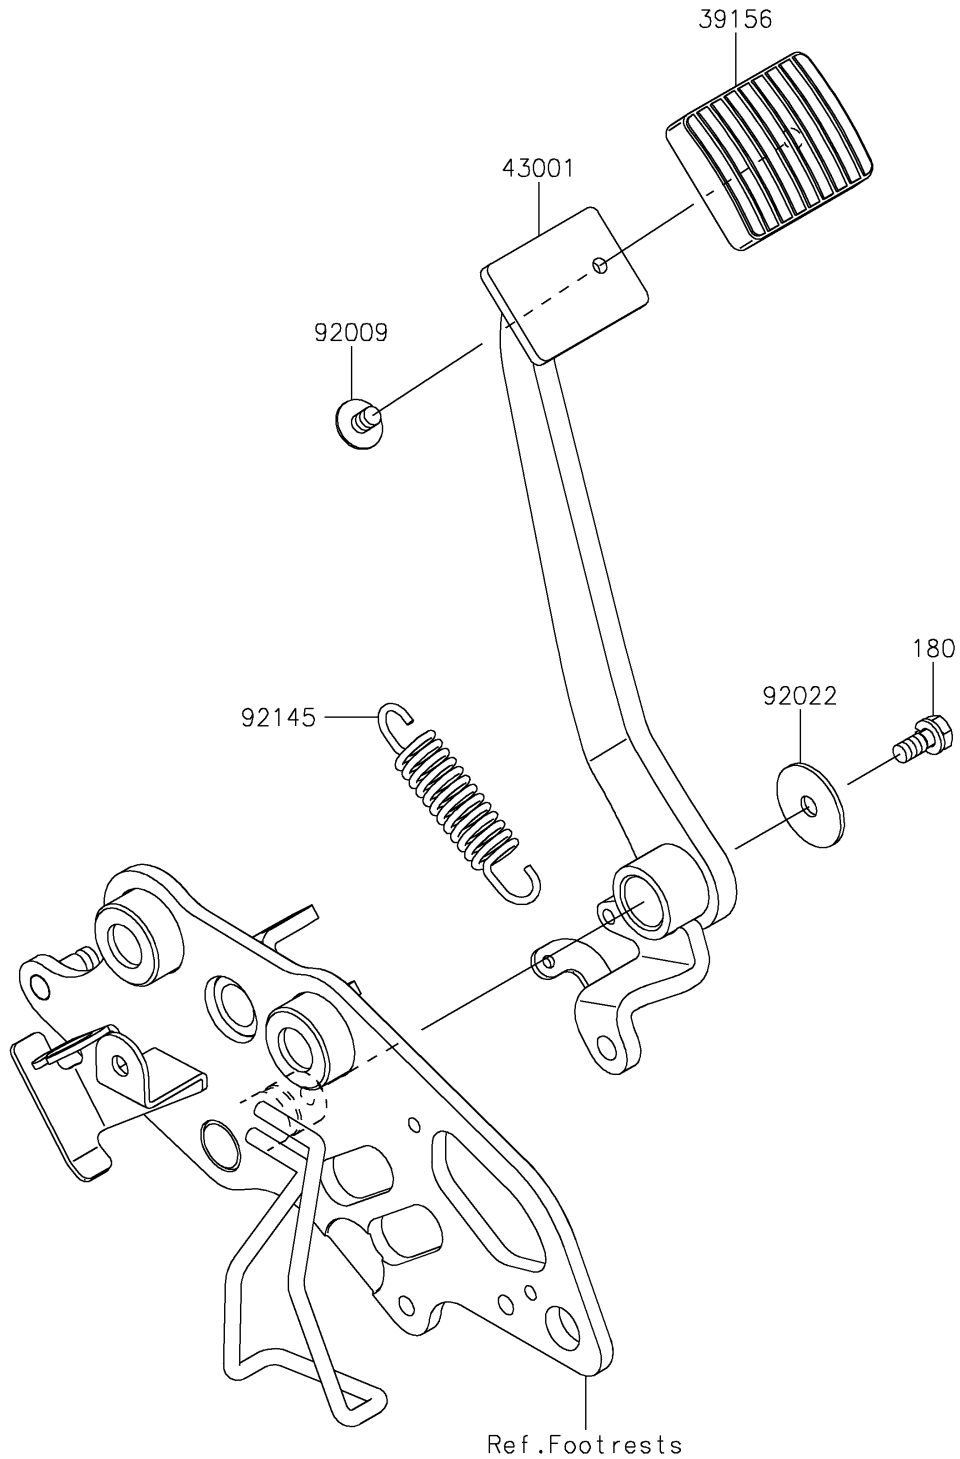

2024 Vulcan S PARTS DIAGRAM

Brake Pedal/Torque Link

F2260

2024 Vulcan S PARTS LIST

Brake Pedal/Torque Link

ITEM NAME	PART NUMBER	QUANTITY
PAD (Ref # 39156)	39156-2695	1
LEVER-BRAKE,PEDAL (Ref # 43001)	43001-0733	1
SCREW,6X8 (Ref # 92009)	92009-1677	1
WASHER,7X28X1.6,BLACK (Ref # 92022)	92022-1392	1
SPRING,BRAKE PEDAL RETURN (Ref # 92145)	92145-1158	1
BOLT-UPSET-WS,6X14 (Ref # 180)	180BB0614	1