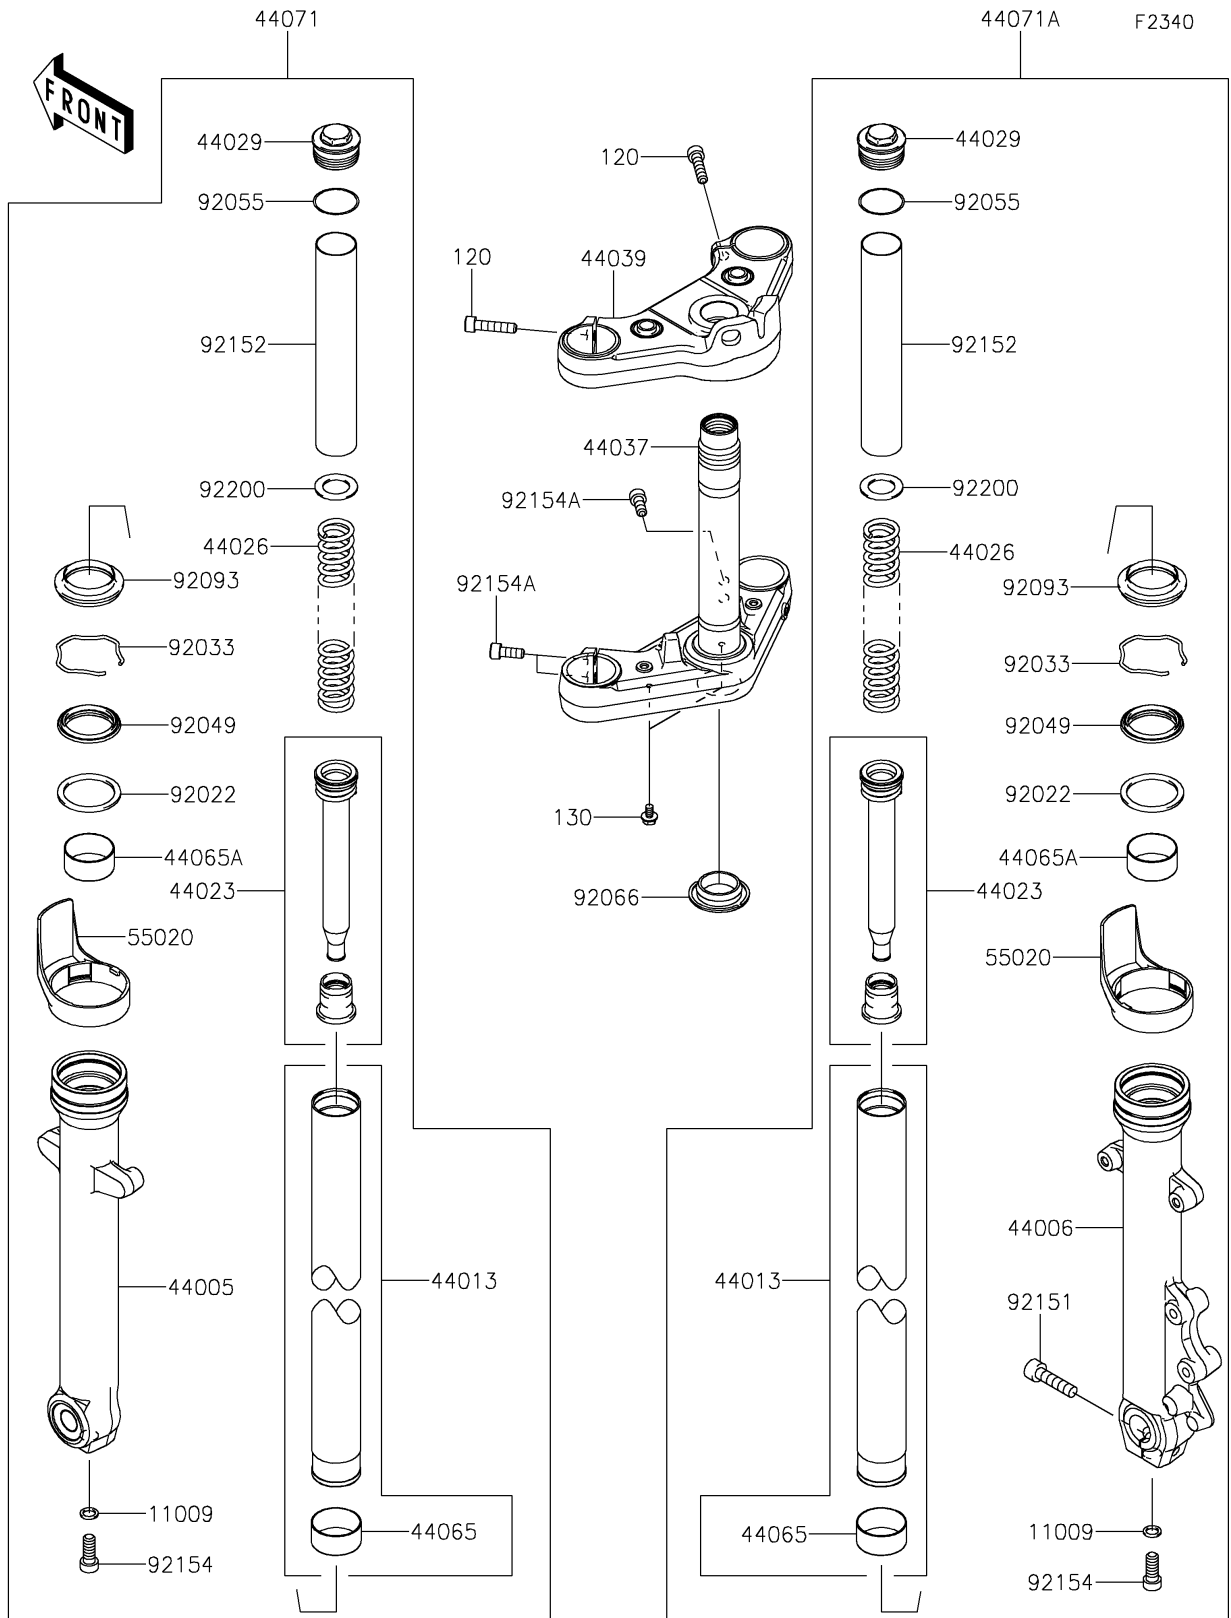

2024 Vulcan S PARTS DIAGRAM

Front Fork

2024 Vulcan S PARTS LIST

Front Fork

| ITEM NAME | PART NUMBER | QUANTITY |
|----------------------------------------------|----------------|----------|
| GASKET,10.5X15X1.5 (Ref # 11009) | 11009-1325 | 2 |
| PIPE-LEFT FORK OUTER,S.BLACK (Ref # 44005) | 44005-0101-32A | 1 |
| PIPE-RIGHT FORK OUTER,S.BLACK (Ref # 44006) | 44006-0100-32A | 1 |
| PIPE-FORK INNER (Ref # 44013) | 44013-0270 | 2 |
| CYLINDER-SET-FORK (Ref # 44023) | 44023-0133 | 2 |
| SPRING-FRONT FORK (Ref # 44026) | 44026-0196 | 2 |
| SEAT-FORK SPRING (Ref # 44029) | 44029-0005 | 2 |
| HOLDER-FORK UNDER,F.S.BLACK (Ref # 44037) | 44037-0150-18R | 1 |
| HOLDER-FORK UPPER,F.BLACK (Ref # 44039) | 44039-0146-21 | 1 |
| BUSHING-FRONT FORK,INNER TUBE (Ref # 44065) | 44065-0014 | 2 |
| BUSHING-FRONT FORK,OUTER TUBE (Ref # 44065A) | 44065-1115 | 2 |
| DAMPER-ASSY,FORK,LH,S.BLACK (Ref # 44071) | 44071-0988-32A | 1 |
| DAMPER-ASSY,FORK,RH,S.BLACK (Ref # 44071A) | 44071-0989-32A | 1 |
| GUARD,FORK (Ref # 55020) | 55020-0872 | 2 |
| WASHER,FORK OUTER TUBE (Ref # 92022) | 92022-1298 | 2 |
| RING-SNAP (Ref # 92033) | 92033-1036 | 2 |
| SEAL-OIL (Ref # 92049) | 92049-0073 | 2 |
| RING-O (Ref # 92055) | 92055-1321 | 2 |
| PLUG (Ref # 92066) | 92066-0817 | 1 |
| SEAL,FORK OUTER TUBE (Ref # 92093) | 92093-1472 | 2 |
| BOLT,SOCKET,10X40 (Ref # 92151) | 92151-1357 | 1 |
| COLLAR (Ref # 92152) | 92152-2153 | 2 |
| BOLT,SOCKET,FORK CYLINDER (Ref # 92154) | 92154-0296 | 2 |
| BOLT,SOCKET,8X20 (Ref # 92154A) | 92154-1811 | 4 |
| WASHER (Ref # 92200) | 92200-1467 | 2 |
| BOLT-SOCKET,8X35 (Ref # 120) | 120CB0835 | 2 |
| BOLT-FLANGED,6X10 (Ref # 130) | 130BB0610 | 2 |