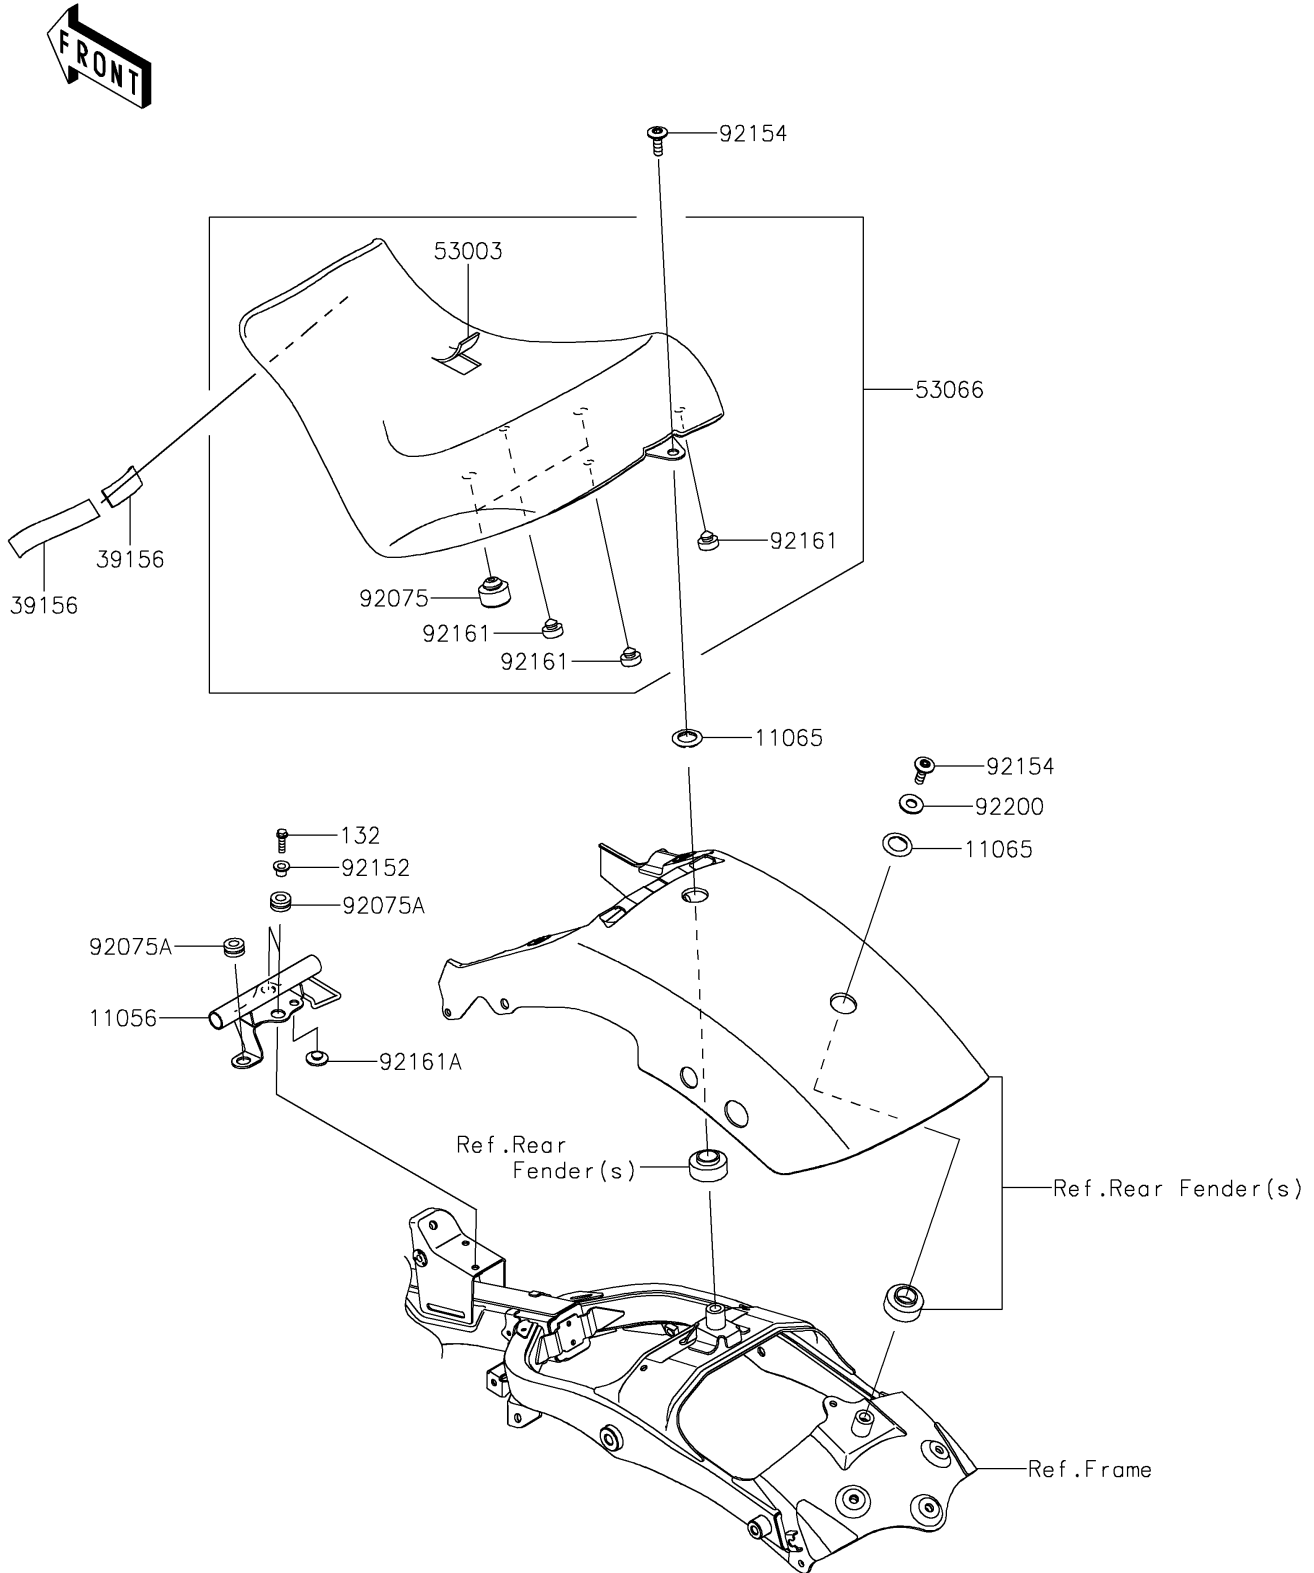

# 2024 Vulcan S PARTS DIAGRAM

Seat

F2510

## 2024 Vulcan S PARTS LIST

### Seat

ITEM NAME	PART NUMBER	QUANTITY
BRACKET,SEAT (Ref # 11056)	11056-4009	1
CAP (Ref # 11065)	11065-0872	2
PAD,20X100X2 (Ref # 39156)	39156-1934	2
LEATHER,FR SEAT,BLACK (Ref # 53003)	53003-0567-MA	1
SEAT-ASSY,FR,BLACK (Ref # 53066)	53066-0734-MA	1
DAMPER (Ref # 92075)	92075-015	2
DAMPER (Ref # 92075A)	92075-1880	3
COLLAR,6.8X10X11.6 (Ref # 92152)	92152-0977	2
BOLT,SOCKET,8X25 (Ref # 92154)	92154-1805	2
DAMPER,10X20X8 (Ref # 92161)	92161-0855	3
DAMPER,8X22X10 (Ref # 92161A)	92161-1685	1
WASHER,10.5X24X2 (Ref # 92200)	92200-0987	1
BOLT-FLANGED-SMALL,6X20 (Ref # 132)	132BA0620	2