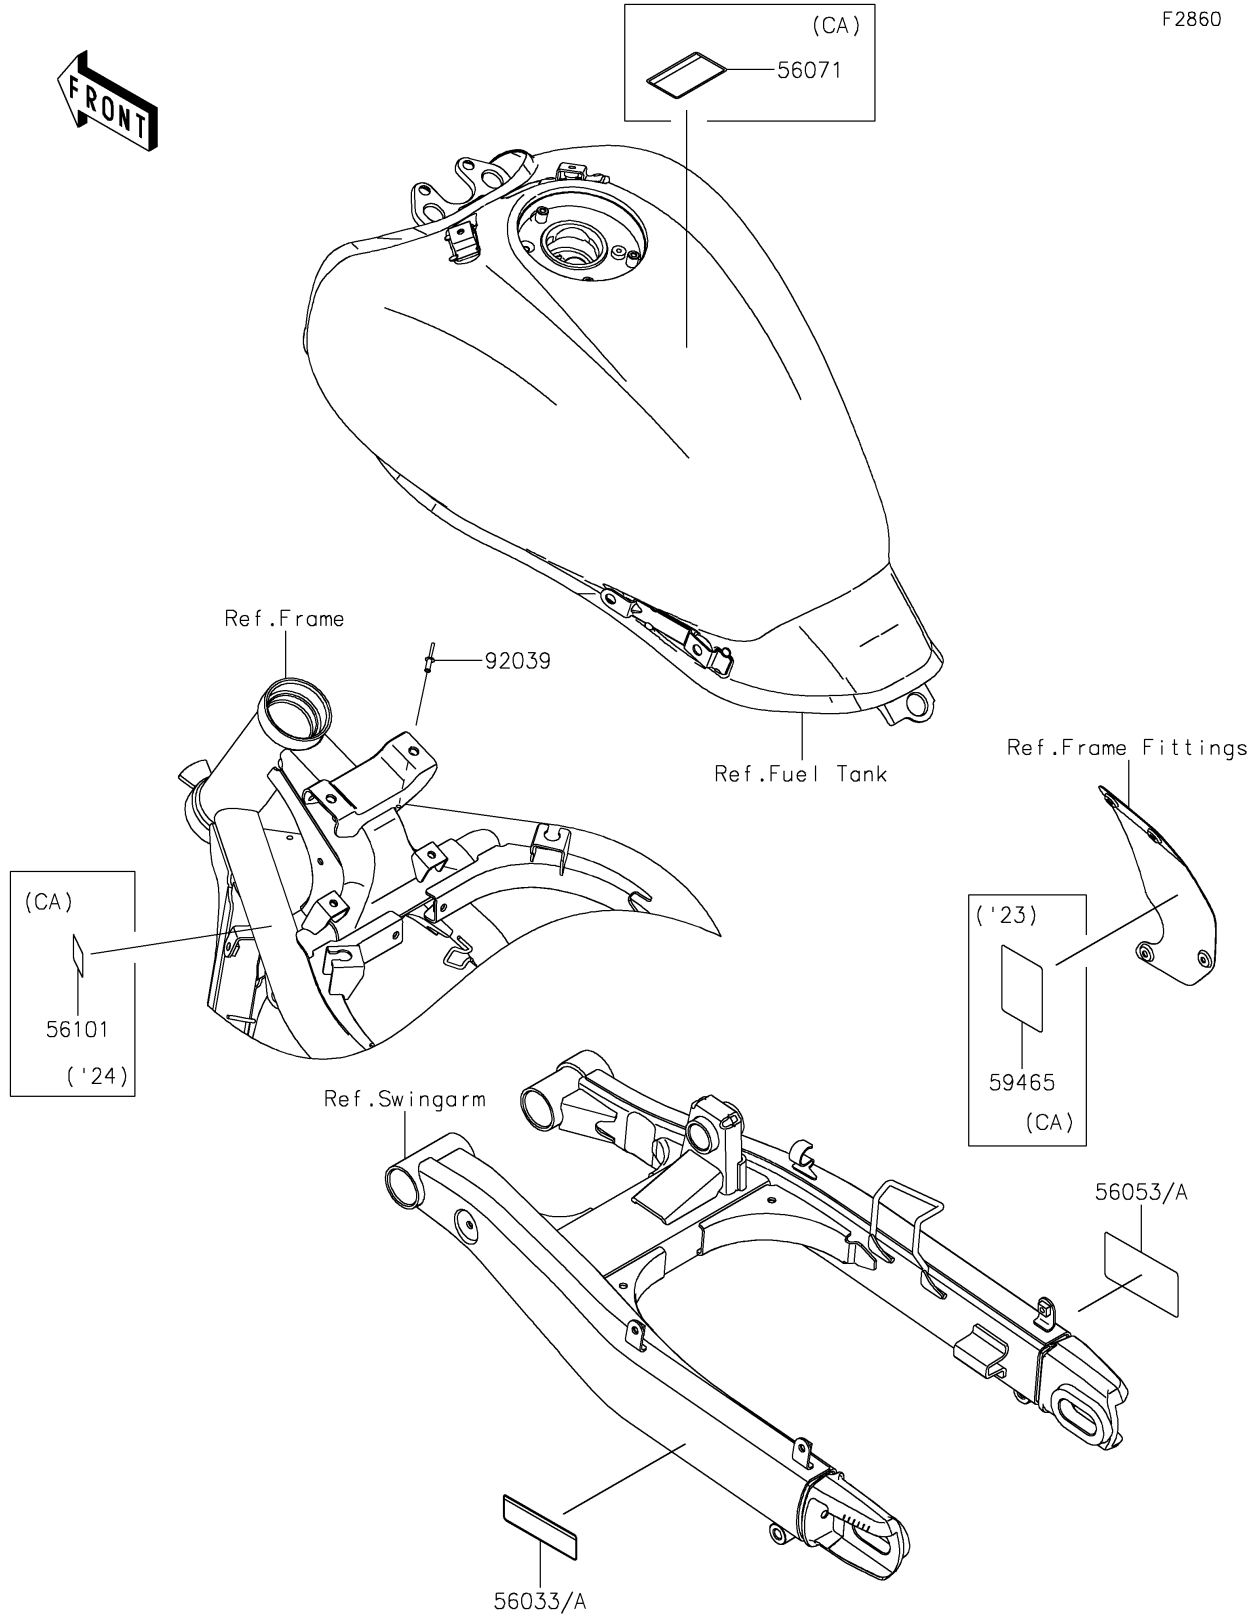

2024 VULCAN® S PARTS DIAGRAM

Labels

2024 VULCAN® S PARTS LIST

Labels

| ITEM NAME | PART NUMBER | QUANTITY |
|---|-------------|----------|
| LABEL-MANUAL,CHAIN (Ref # 56033) | 56033-0911 | 1 |
| LABEL-SPECIFICATION,TIRE&LOAD (Ref # 56053) | 56053-1364 | 1 |
| LABEL-WARNING,EVAPO (Ref # 56071) | 56071-0158 | 1 |
| LABEL-CERTIFICATION,EVAPO (Ref # 56101) | 56101-0512 | 1 |
| RIVET (Ref # 92039) | 92039-0759 | 1 |