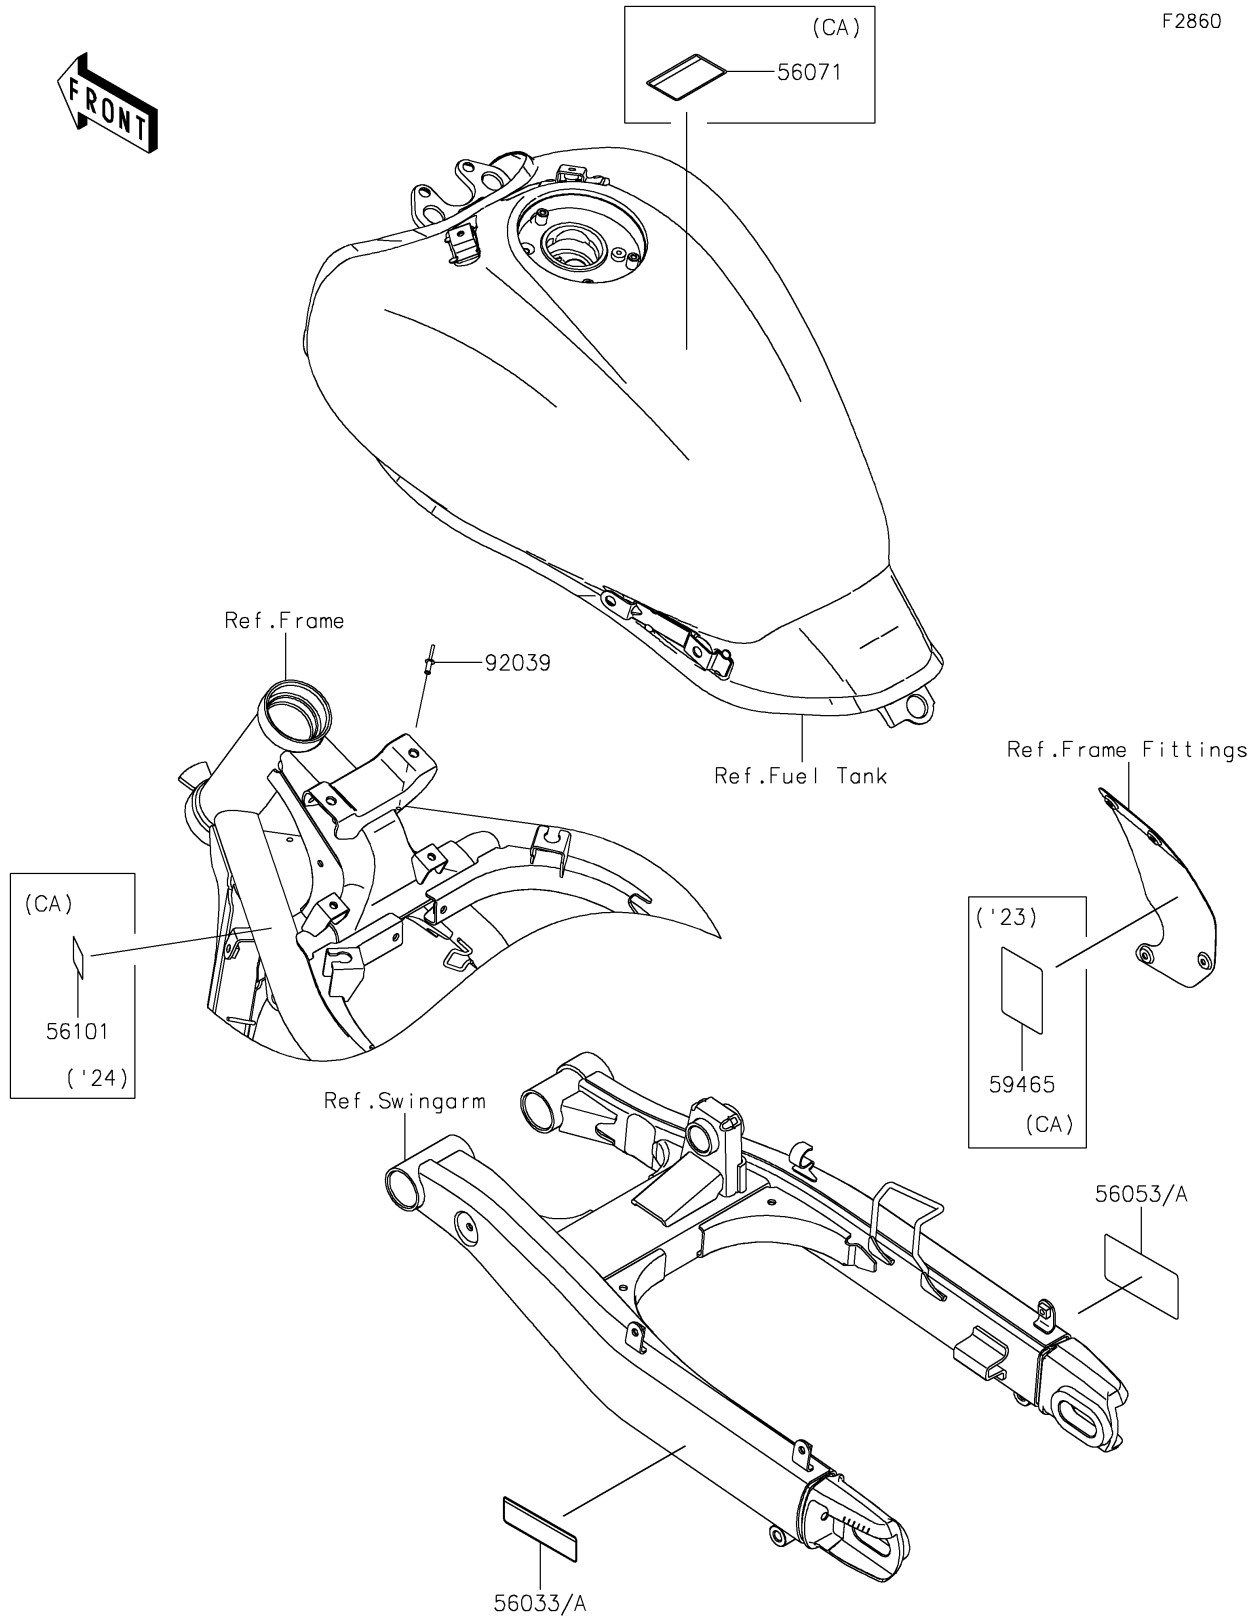

2025 Vulcan S PARTS DIAGRAM

Labels

2025 Vulcan S PARTS LIST

Labels

ITEM NAME	PART NUMBER	QUANTITY
LABEL-MANUAL,CHAIN (Ref # 56033)	56033-0911	1
LABEL-SPECIFICATION,TIRE&LOAD (Ref # 56053)	56053-1364	1
RIVET (Ref # 92039)	92039-0759	1