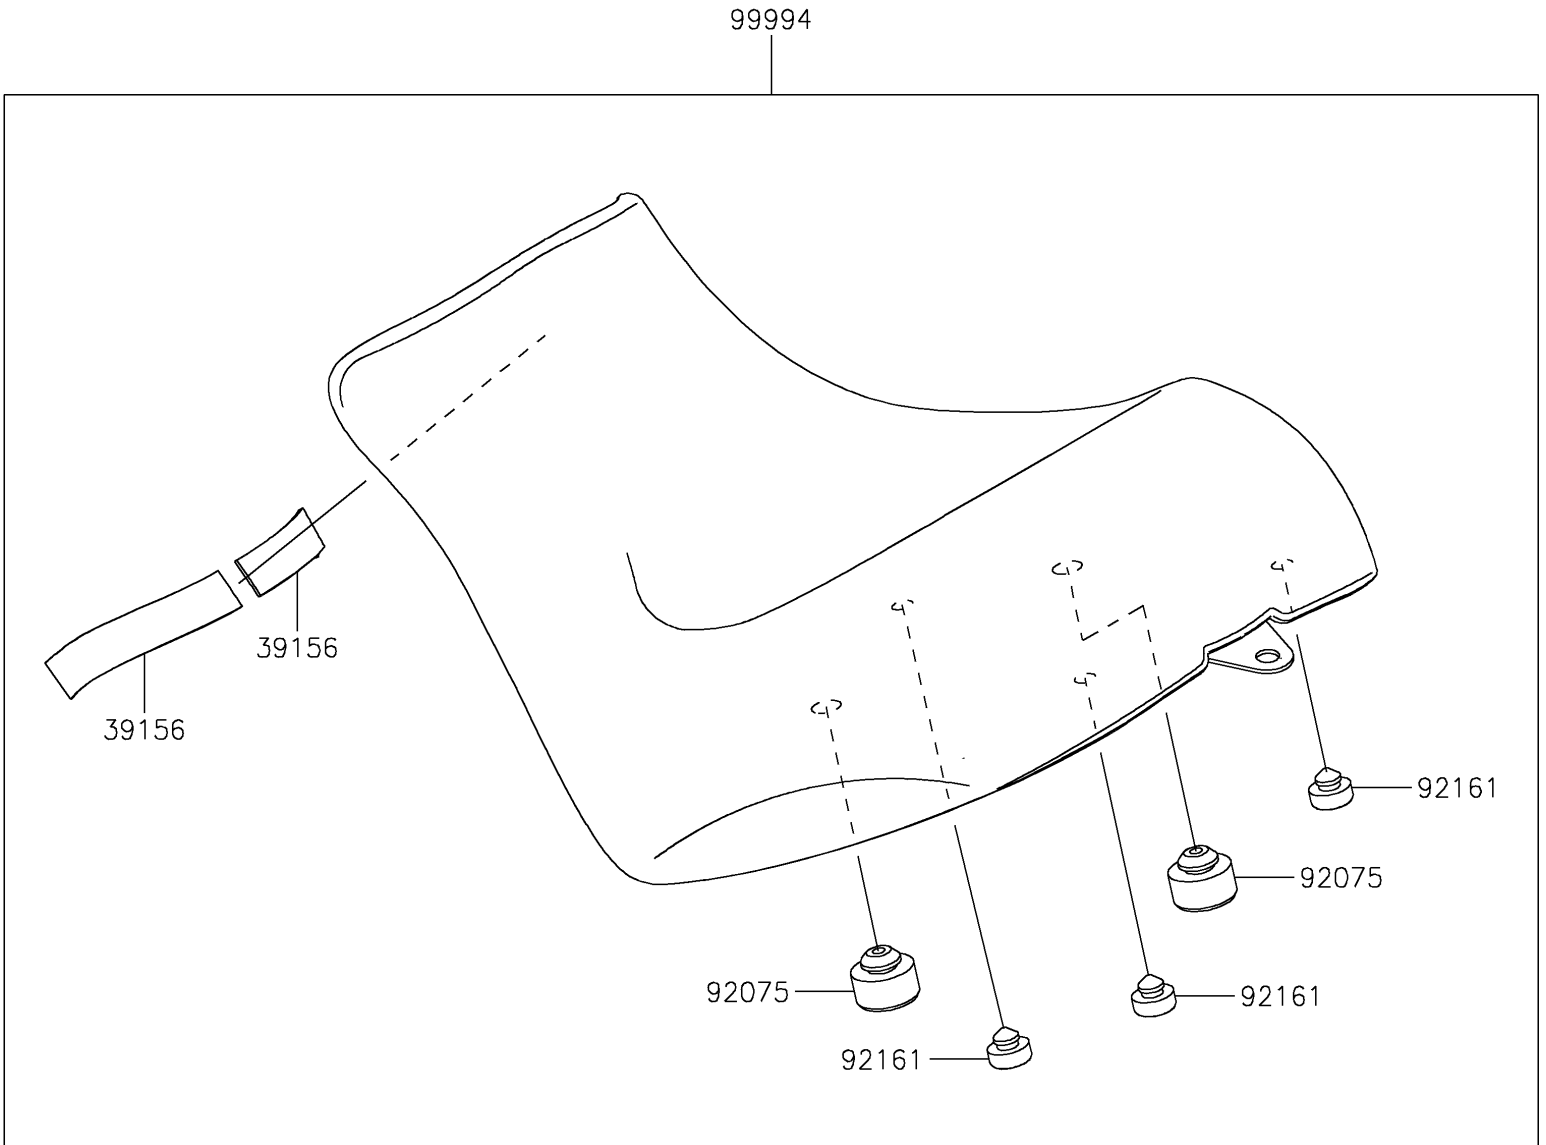

2023 VULCAN® S PARTS DIAGRAM

Accessory(Reduced Reach Seat)

F2910E

2023 VULCAN® S PARTS LIST

Accessory(Reduced Reach Seat)

ITEM NAME	PART NUMBER	QUANTITY
PAD,20X100X2 (Ref # 39156)	39156-1934	2
DAMPER (Ref # 92075)	92075-015	2
DAMPER,10X20X8 (Ref # 92161)	92161-0855	3
KIT-ACC,REDUCED REACH SEAT,FR (Ref # 99994)	99994-1559	1