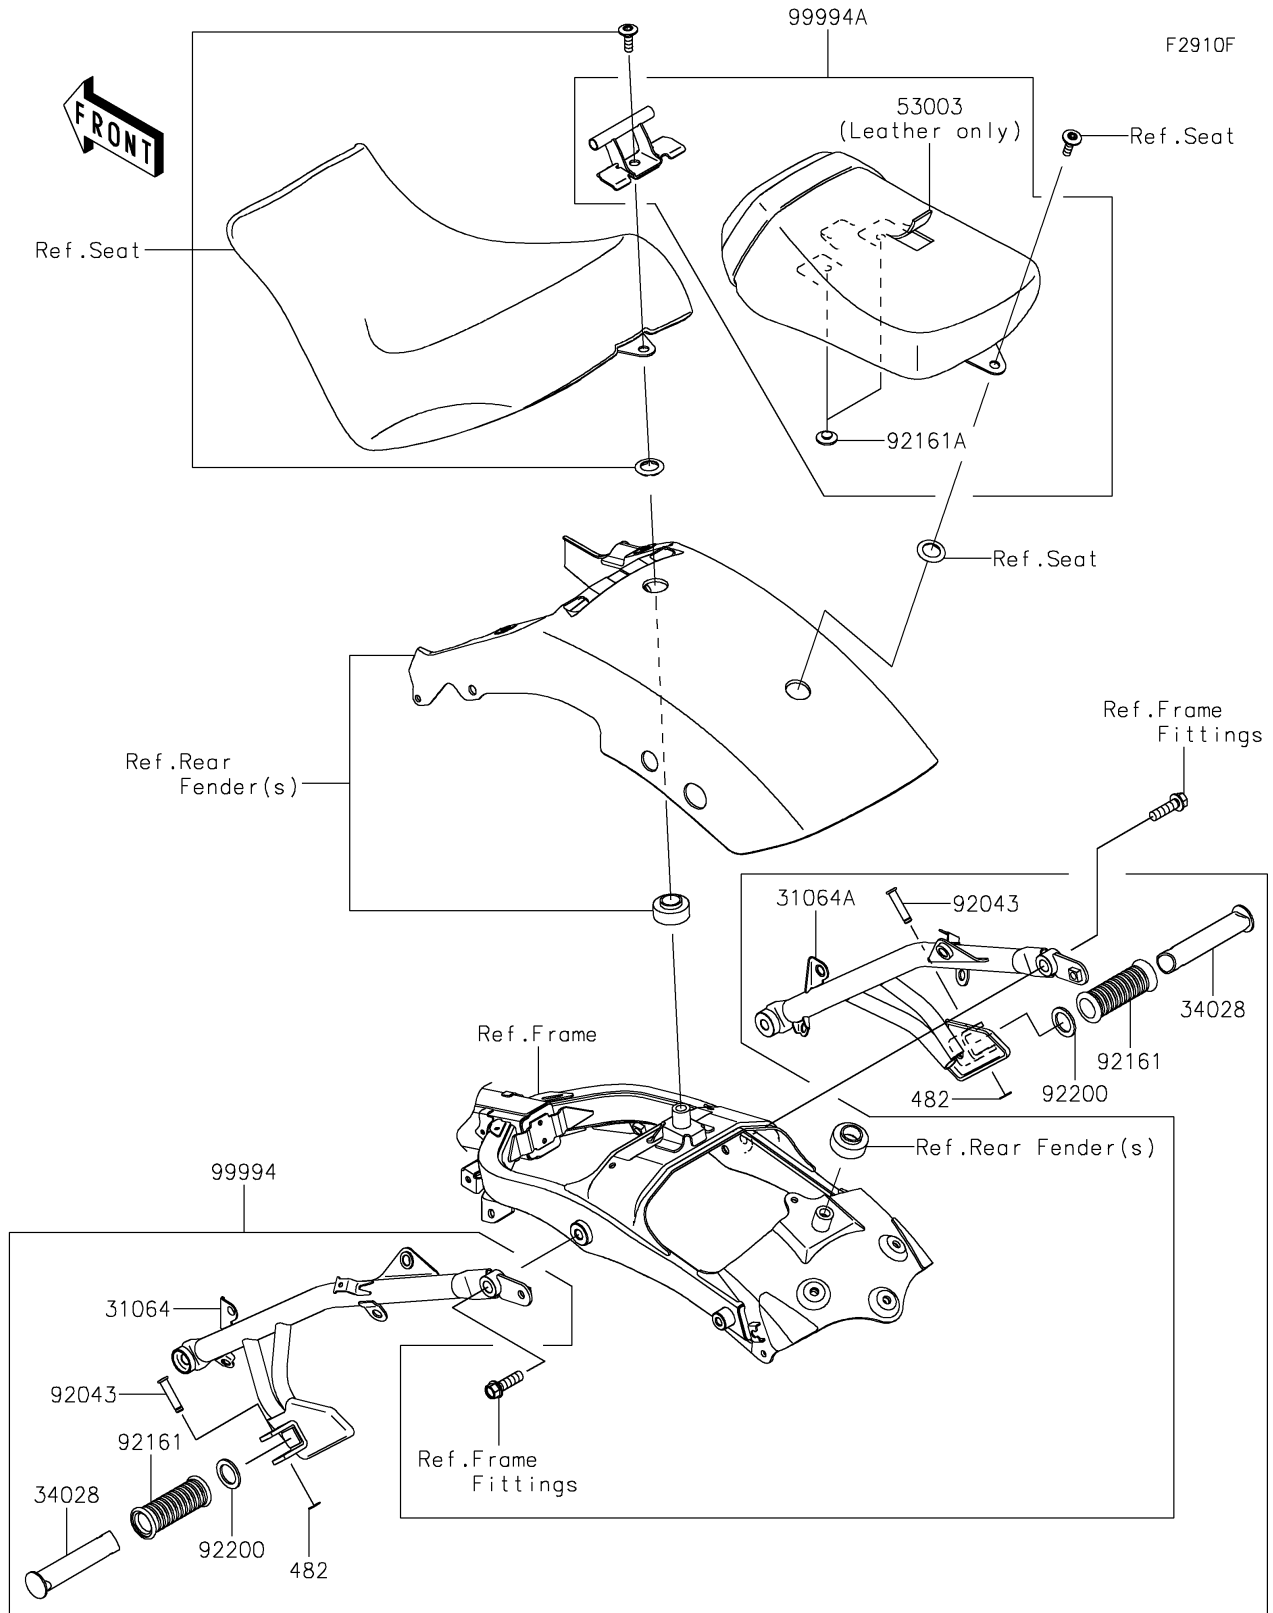

2024 Vulcan S PARTS DIAGRAM

Accessory(Passenger Seat)

2024 Vulcan S PARTS LIST

Accessory(Passenger Seat)

ITEM NAME	PART NUMBER	QUANTITY
PIPE-COMP,RR,LH,F.S.BLACK (Ref # 31064)	31064-0650-18R	1
PIPE-COMP,RR,RH,F.S.BLACK (Ref # 31064A)	31064-0651-18R	1
STEP,RR (Ref # 34028)	34028-0344	2
LEATHER,RR SEAT,BLACK (Ref # 53003)	53003-0568-MA	1
PIN,8X36.5 (Ref # 92043)	92043-1339	2
DAMPER,STEP (Ref # 92161)	92161-0232	2
DAMPER,8X22X10 (Ref # 92161A)	92161-1685	2
WASHER,22.5X33X2.3 (Ref # 92200)	92200-1482	2
KIT-ACCESSORY,REAR STEP (Ref # 99994)	99994-0570	1
KIT-ACCESSORY,PASSENGER SEAT (Ref # 99994A)	99994-1558	1
CIRCLIP-TYPE-E (Ref # 482)	482EA7000	2