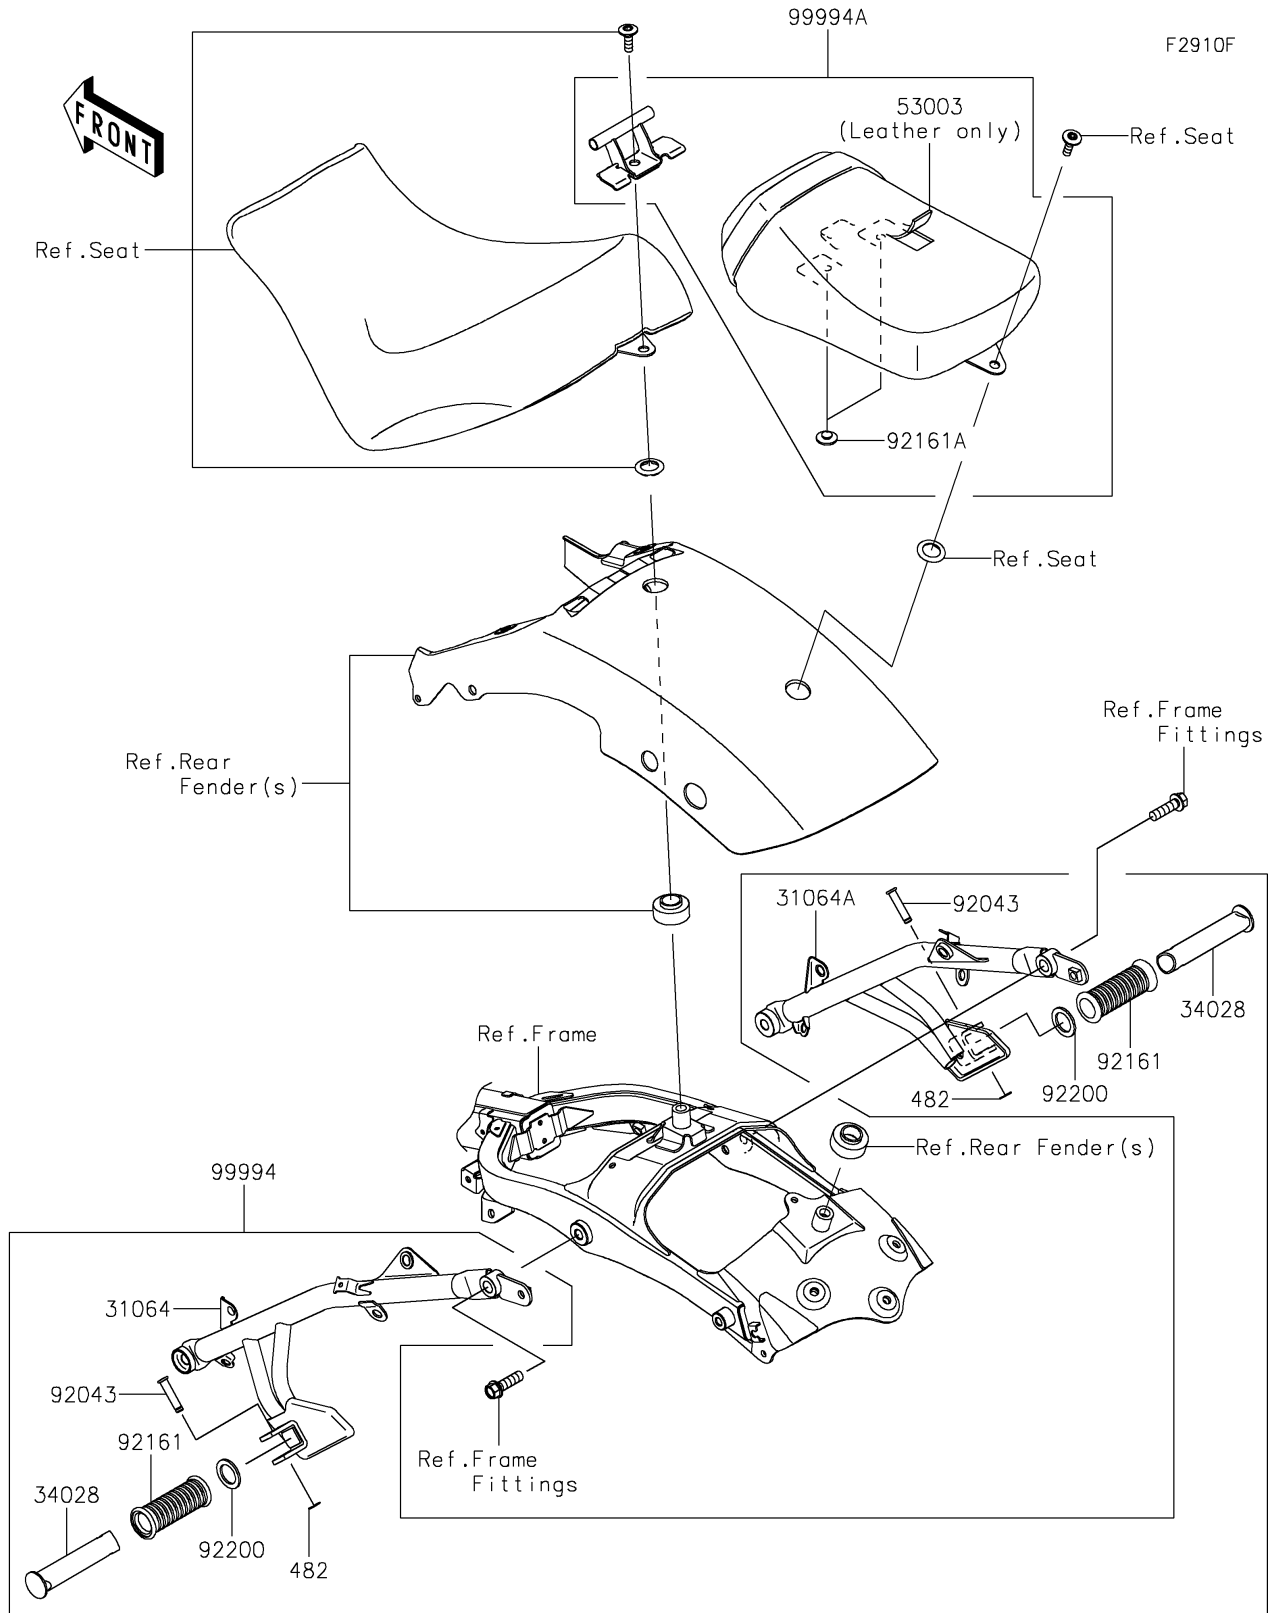

2025 Vulcan S PARTS DIAGRAM

Accessory(Passenger Seat)

2025 Vulcan S PARTS LIST

Accessory(Passenger Seat)

ITEM NAME	PART NUMBER	QUANTITY
PIPE-COMP,RR,LH,F.S.BLACK (Ref # 31064)	31064-0650-18R	1
PIPE-COMP,RR,RH,F.S.BLACK (Ref # 31064A)	31064-0651-18R	1
STEP,RR (Ref # 34028)	34028-0344	2
LEATHER,RR SEAT,BLACK (Ref # 53003)	53003-0568-MA	1
PIN,8X36.5 (Ref # 92043)	92043-1339	2
DAMPER,STEP (Ref # 92161)	92161-0232	2
DAMPER,8X22X10 (Ref # 92161A)	92161-1685	2
WASHER,22.5X33X2.3 (Ref # 92200)	92200-1482	2
KIT-ACCESSORY,REAR STEP (Ref # 99994)	99994-0570	1
KIT-ACCESSORY,PASSENGER SEAT (Ref # 99994A)	99994-1558	1
CIRCLIP-TYPE-E (Ref # 482)	482EA7000	2