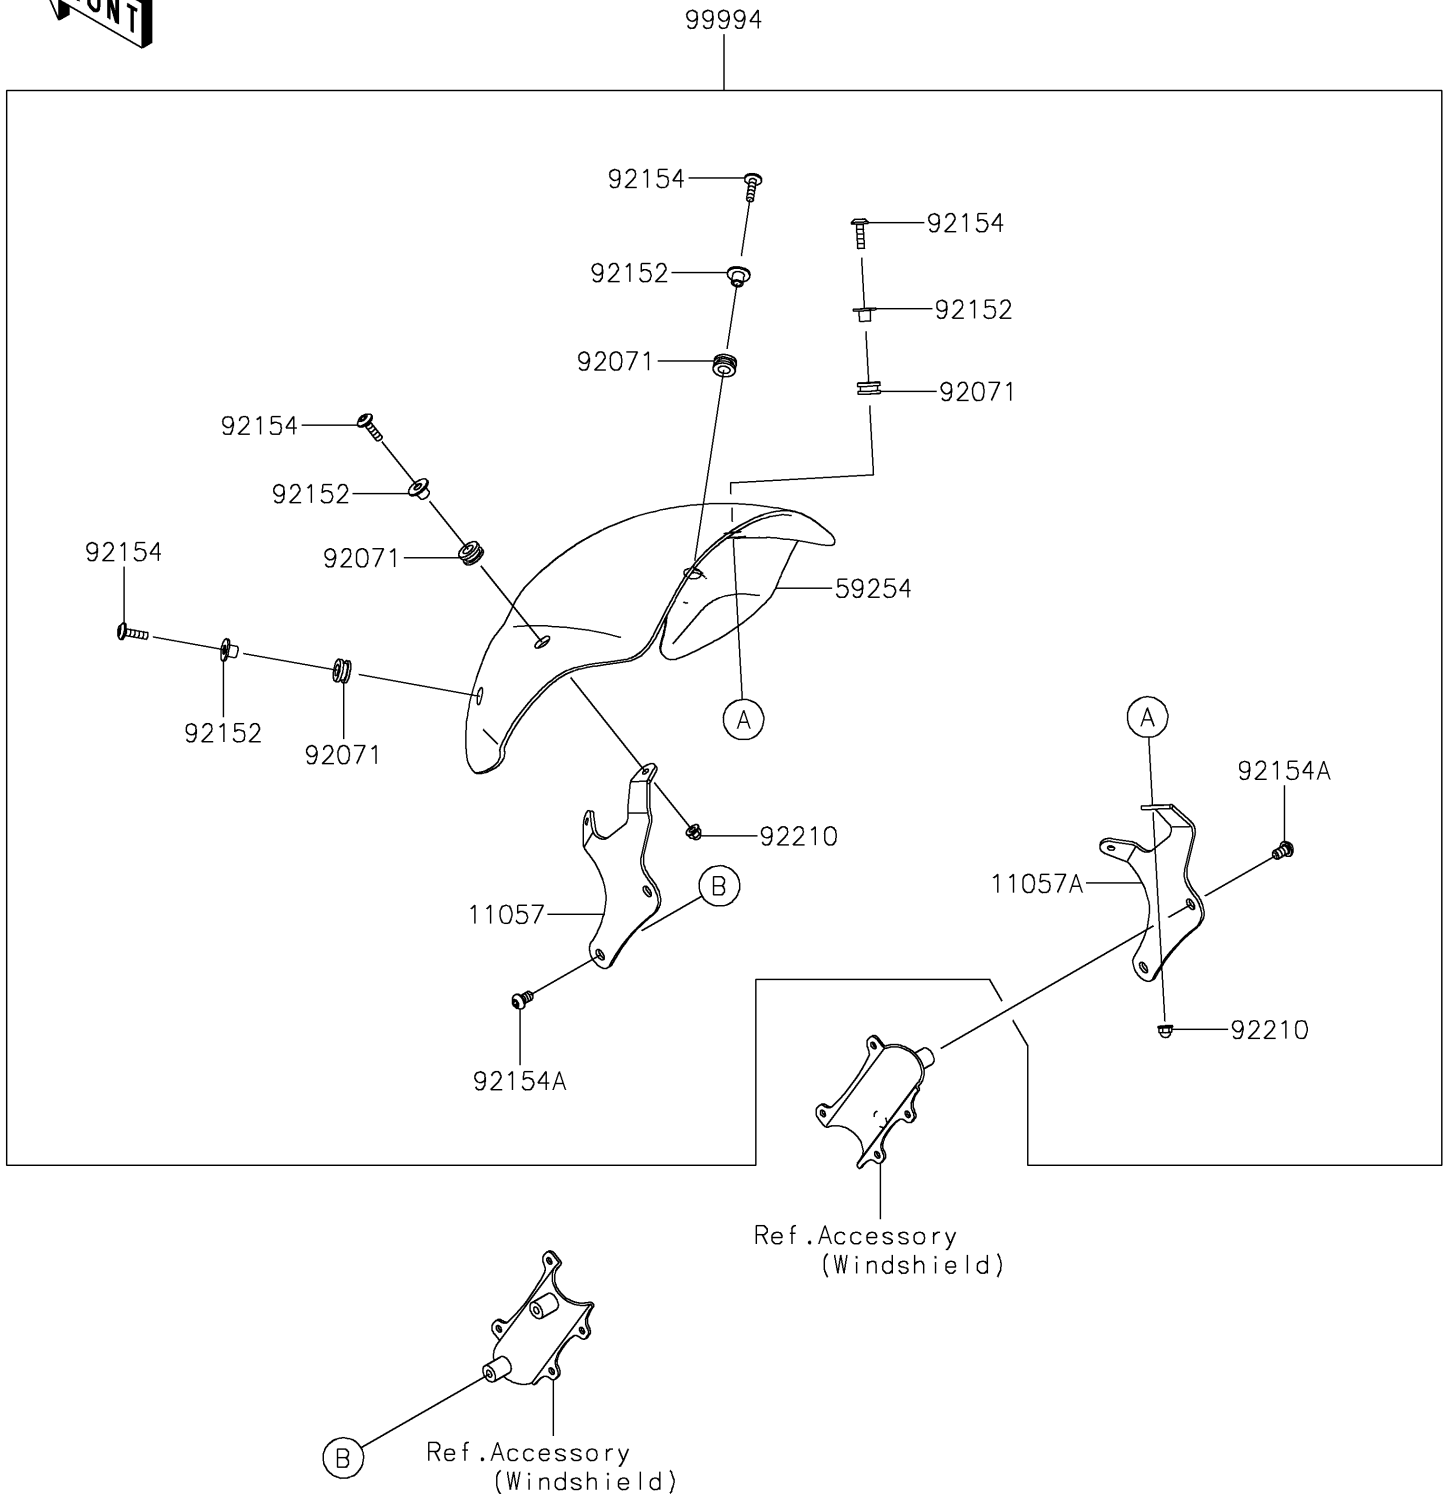

2024 Vulcan S PARTS DIAGRAM

Accessory(Cafe Deflector)

F2910M

2024 Vulcan S PARTS LIST

Accessory(Cafe Deflector)

ITEM NAME	PART NUMBER	QUANTITY
BRACKET,LH (Ref # 11057)	11057-0220	1
BRACKET,RH (Ref # 11057A)	11057-0221	1
DEFLECTOR (Ref # 59254)	59254-0005	1
GROMMET,10X20X10 (Ref # 92071)	92071-0759	4
COLLAR,6.8X10X11.1 (Ref # 92152)	92152-2251	4
BOLT,SOCKET,6X22 (Ref # 92154)	92154-0787	4
BOLT,SOCKET,8X14 (Ref # 92154A)	92154-1032	4
NUT,CAP,6MM (Ref # 92210)	92210-0322	4
KIT-ACC,CAFE DEFLECTOR W/O KQR (Ref # 99994)	99994-0826	1