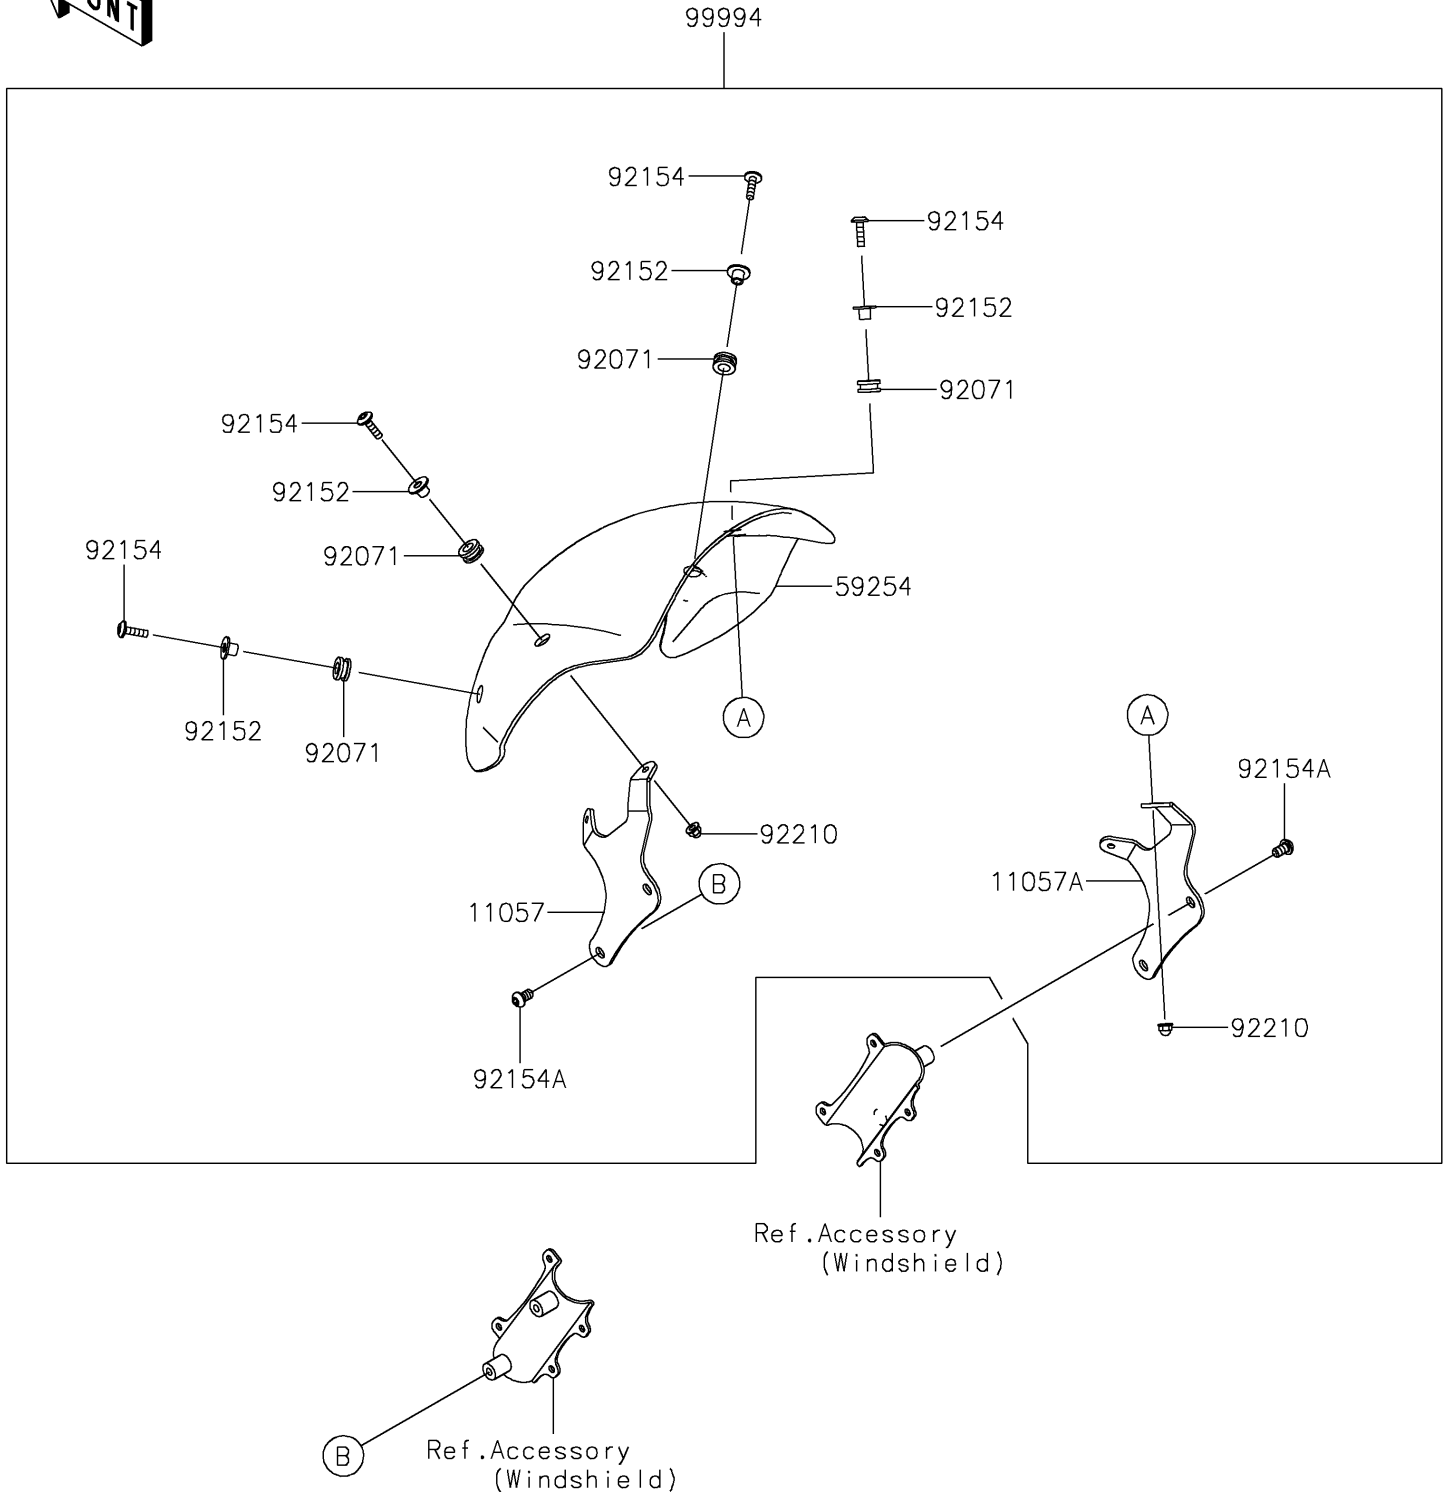

2025 Vulcan S PARTS DIAGRAM

Accessory(Cafe Deflector)

F2910M

2025 Vulcan S PARTS LIST

Accessory(Cafe Deflector)

ITEM NAME	PART NUMBER	QUANTITY
BRACKET,LH (Ref # 11057)	11057-0220	1
BRACKET,RH (Ref # 11057A)	11057-0221	1
DEFLECTOR (Ref # 59254)	59254-0005	1
GROMMET,10X20X10 (Ref # 92071)	92071-0759	4
COLLAR,6.8X10X11.1 (Ref # 92152)	92152-2251	4
BOLT,SOCKET,6X22 (Ref # 92154)	92154-0787	4
BOLT,SOCKET,8X14 (Ref # 92154A)	92154-1032	4
NUT,CAP,6MM (Ref # 92210)	92210-0322	4
KIT-ACC,CAFE DEFLECTOR W/O KQR (Ref # 99994)	99994-0826	1