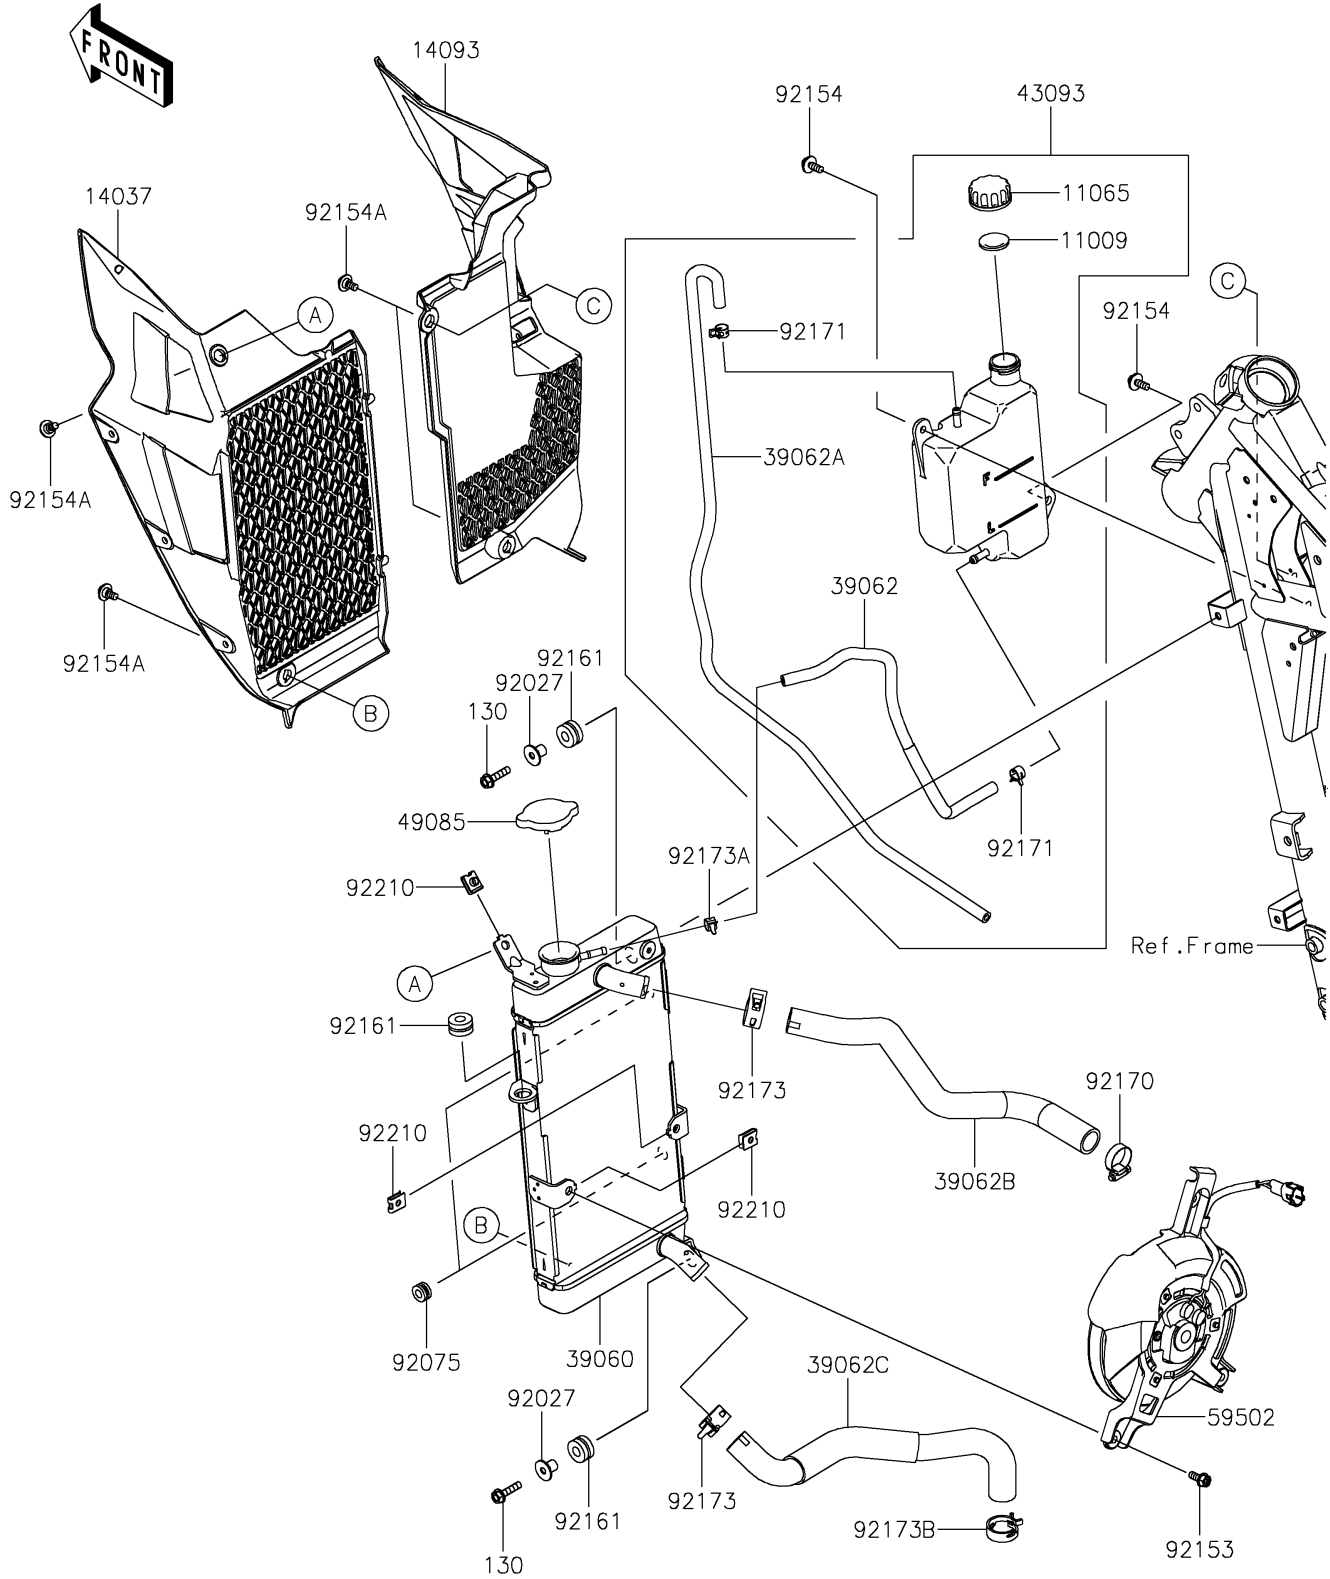

2025 KLR650 S ABS PARTS DIAGRAM

Radiator

E3032

2025 KLR650 S ABS PARTS LIST

Radiator

ITEM NAME	PART NUMBER	QUANTITY
GASKET,RESERVOIR TANK CAP (Ref # 11009)	11009-1145	1
CAP (Ref # 11065)	11065-0969	1
SCREEN,RADIATOR (Ref # 14037)	14037-0821	1
COVER,RH (Ref # 14093)	14093-1070	1
RADIATOR (Ref # 39060)	39060-0744	1
HOSE-COOLING,RAD-RESERVOIR (Ref # 39062)	39062-0922	1
HOSE-COOLING,OVERFLOW (Ref # 39062A)	39062-0923	1
HOSE-COOLING,HEAD-RADIATOR (Ref # 39062B)	39062-0924	1
HOSE-COOLING,W/PUMP-RADIATOR (Ref # 39062C)	39062-0925	1
RESERVOIR-ASSY-TANK (Ref # 43093)	43093-0010	1
CAP-ASSY-PRESSURE (Ref # 49085)	49085-0006	1
FAN-ASSY (Ref # 59502)	59502-0632	1
COLLAR,6.5X10X14.1 (Ref # 92027)	92027-1183	2
DAMPER (Ref # 92075)	92075-1912	2
BOLT (Ref # 92153)	92153-0531	3
BOLT,6X16 (Ref # 92154)	92154-0391	2
BOLT,FLANGED,6X9 (Ref # 92154A)	92154-0546	4
DAMPER (Ref # 92161)	92161-1755	3
CLAMP,COOLING HOSE (Ref # 92170)	92170-1033	1
CLAMP,10.5X8X0.7 (Ref # 92171)	92171-1992	2
CLAMP (Ref # 92173)	92173-1567	2
CLAMP (Ref # 92173A)	92173-2425	1
CLAMP (Ref # 92173B)	92173-2459	1
NUT (Ref # 92210)	92210-1323	3
BOLT-FLANGED,6X25 (Ref # 130)	130BA0625	2