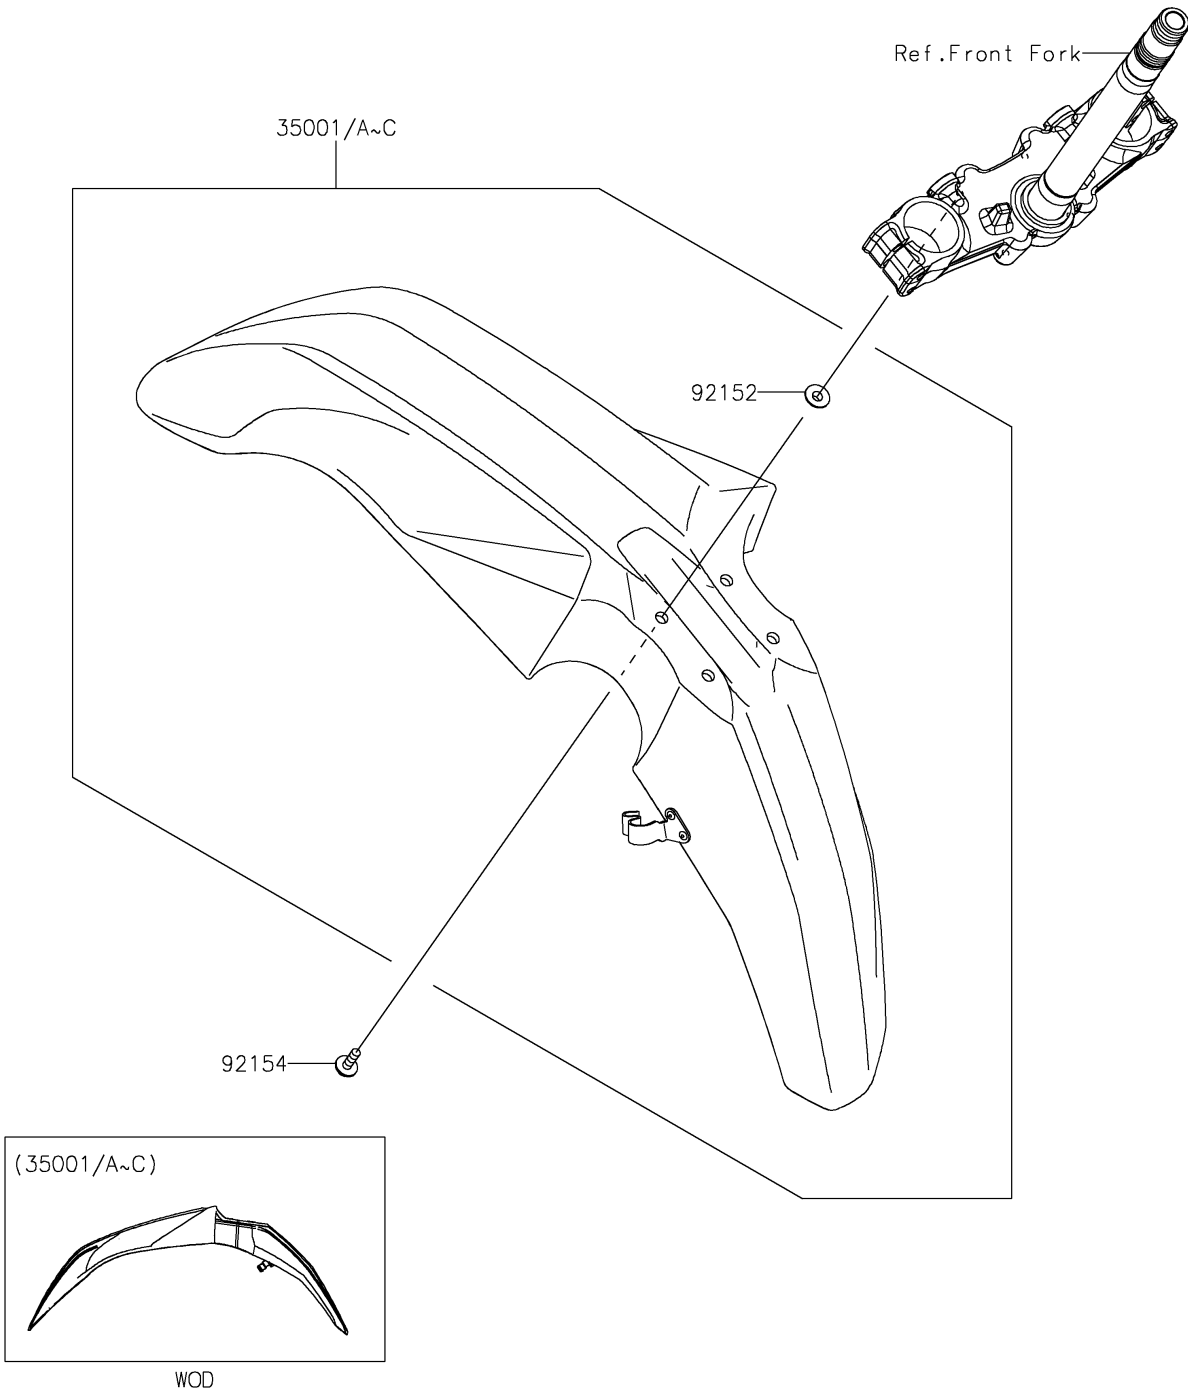

# 2025 KLR650 S ABS PARTS DIAGRAM

Front Fender(s)

F2171

## 2025 KLR650 S ABS PARTS LIST

Front Fender(s)

ITEM NAME	PART NUMBER	QUANTITY
FENDER-ASSY-FRONT,B.WHITE (Ref # 35001)	35001-0083-266	1
COLLAR (Ref # 92152)	92152-0427	4
BOLT,FLANGED,6X20 (Ref # 92154)	92154-0392	4