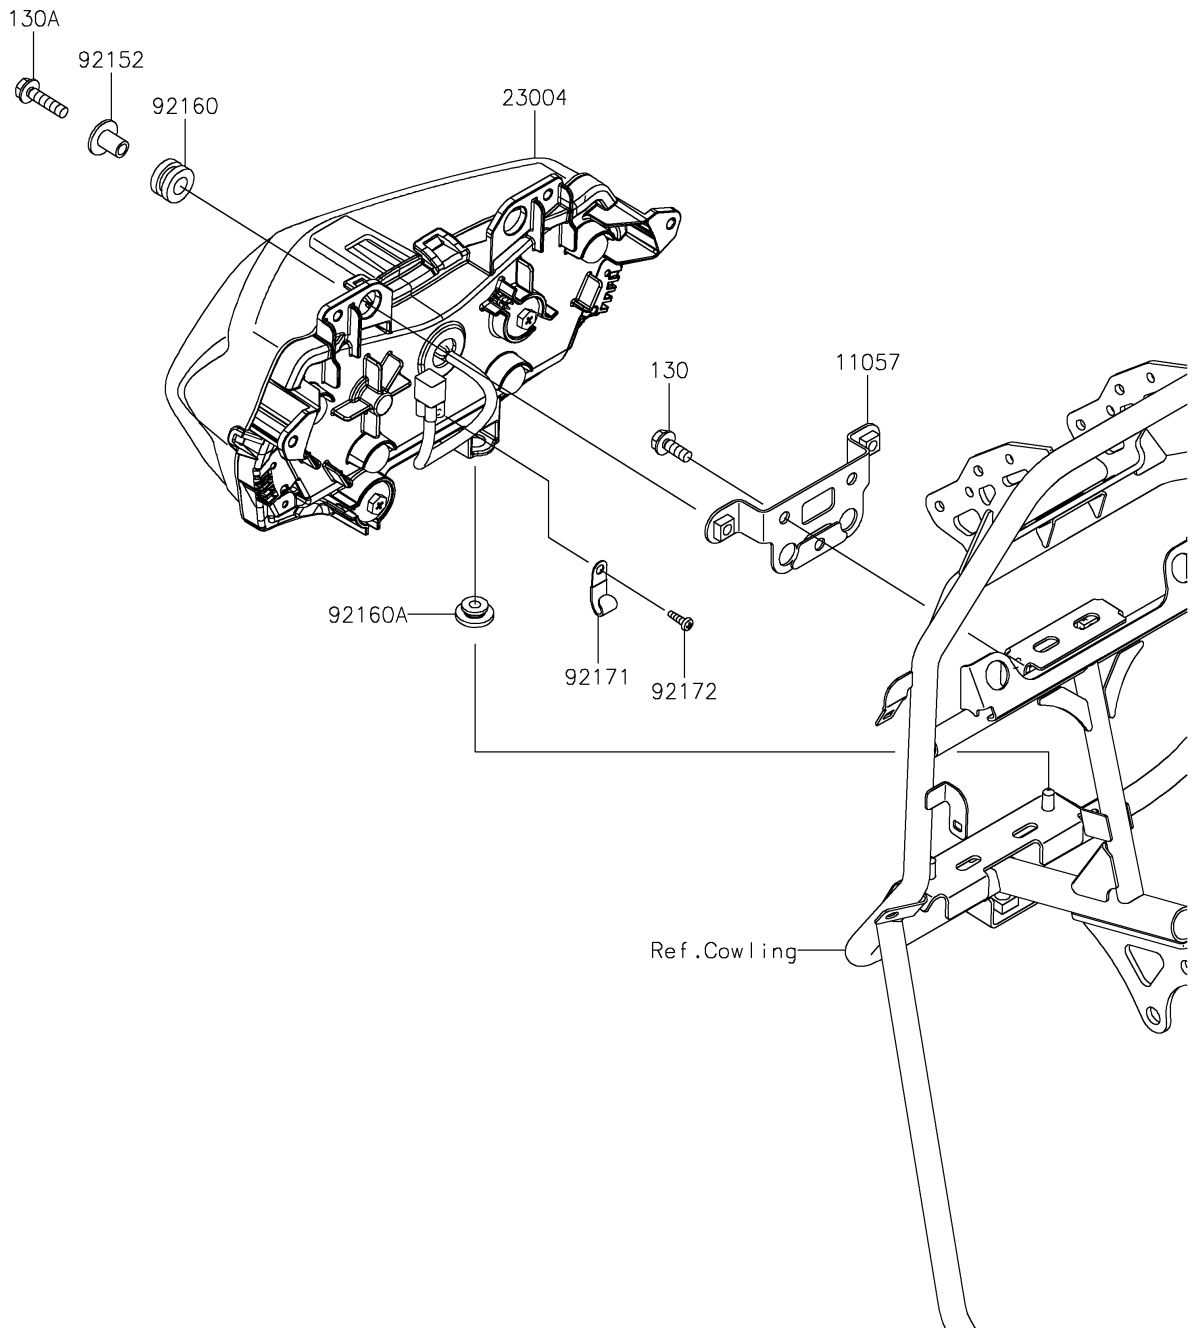

2025 KLR650 S ABS PARTS DIAGRAM

Headlight(s)

F2710

2025 KLR650 S ABS PARTS LIST

Headlight(s)

ITEM NAME	PART NUMBER	QUANTITY
BRACKET,HEAD LAMP (Ref # 11057)	11057-7884	1
LAMP-HEAD,LED (Ref # 23004)	23004-0414	1
COLLAR,6.3X20X15.1 (Ref # 92152)	92152-2322	2
DAMPER,10X20X12 (Ref # 92160)	92160-1167	2
DAMPER (Ref # 92160A)	92160-1613	2
CLAMP (Ref # 92171)	92171-1539	1
SCREW,TAPPING,4X12 (Ref # 92172)	92172-0233	1
BOLT-FLANGED,6X16 (Ref # 130)	130BA0616	2
BOLT-FLANGED,6X25 (Ref # 130A)	130BB0625	2