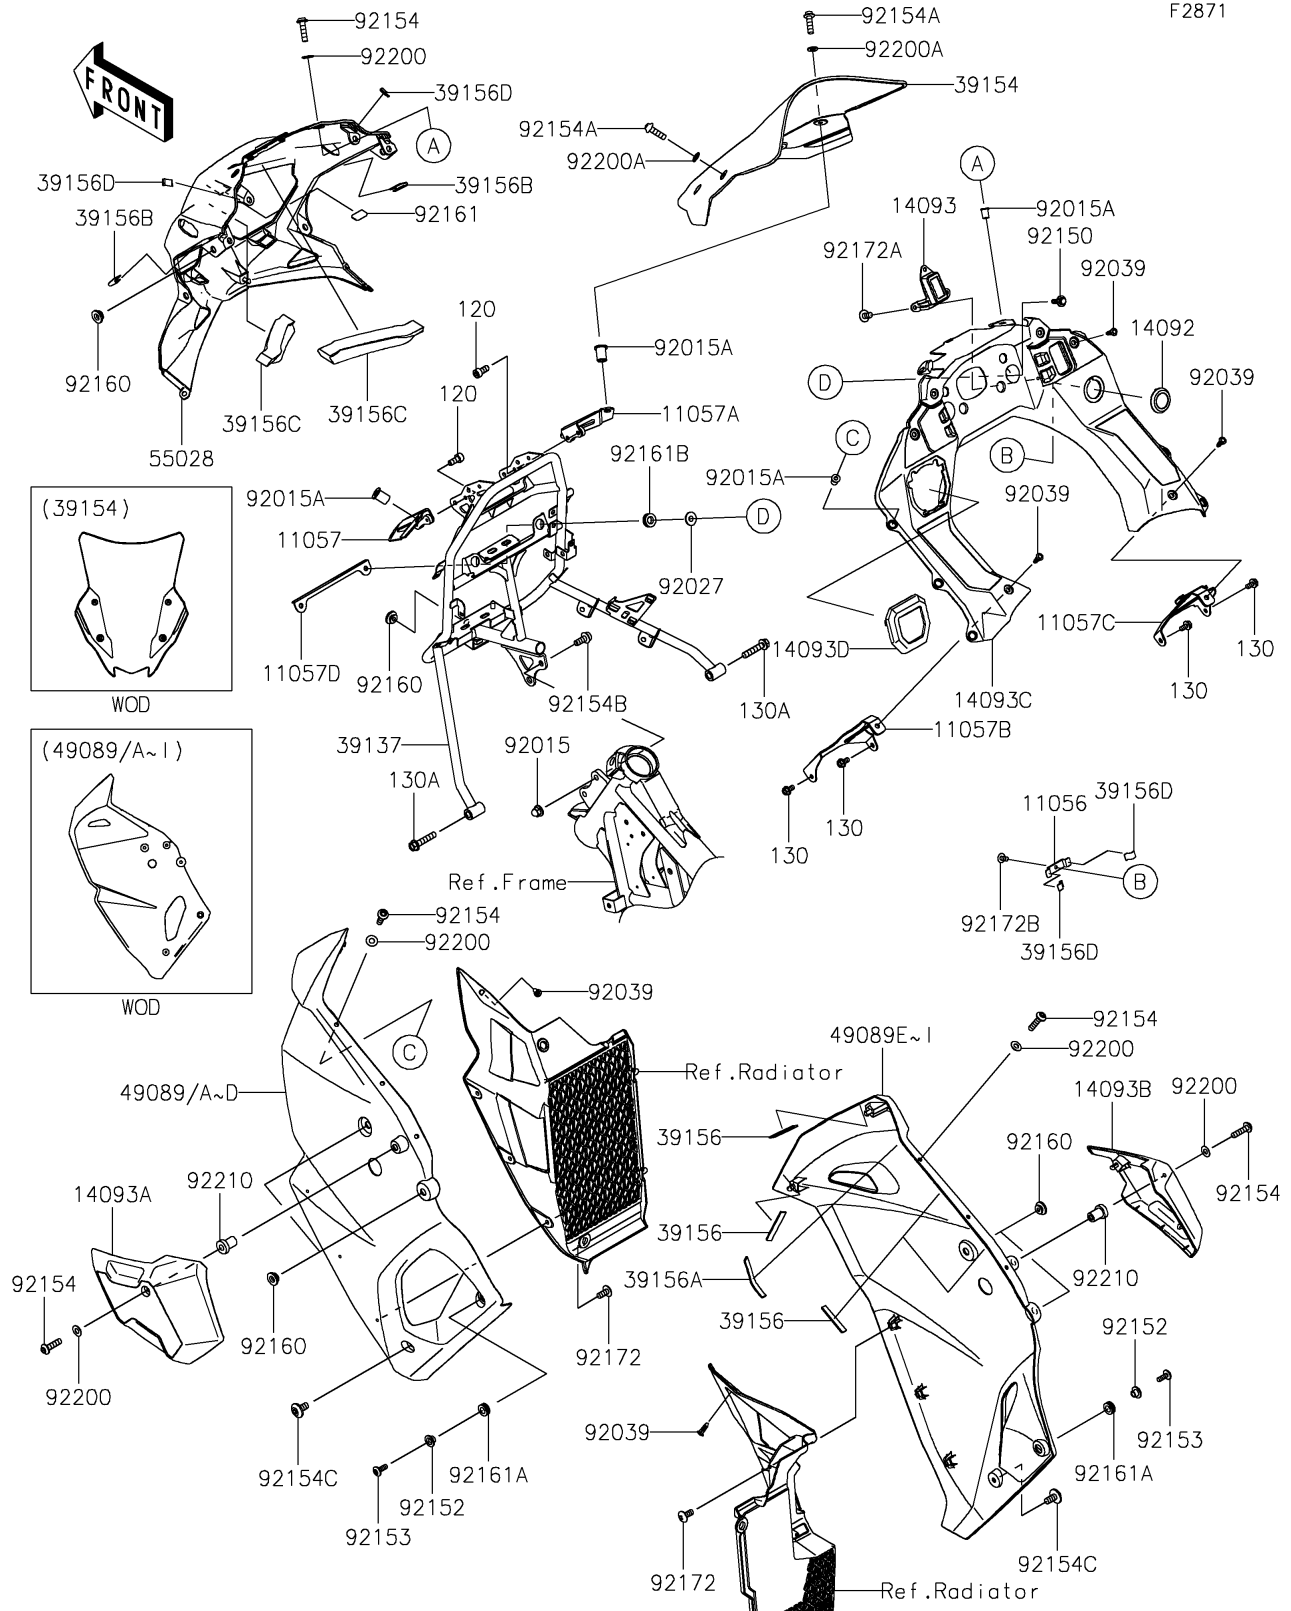

2025 KLR650 S ABS PARTS DIAGRAM

Cowling

F2871

2025 KLR650 S ABS PARTS LIST

Cowling

ITEM NAME	PART NUMBER	QUANTITY
BRACKET,CAP COVER (Ref # 11056)	11056-4313	1
BRACKET,WINDSHIELD,LH (Ref # 11057)	11057-4397	1
BRACKET,WINDSHIELD,RH (Ref # 11057A)	11057-4398	1
BRACKET,DASHBOARD,LH (Ref # 11057B)	11057-7243	1
BRACKET,DASHBOARD,RH (Ref # 11057C)	11057-7245	1
BRACKET,METER (Ref # 11057D)	11057-7893	1
COVER,DC SOCKET (Ref # 14092)	14092-0214	1
COVER,FOG SW. (Ref # 14093)	14093-0565	1
COVER,SHROUD,LH (Ref # 14093A)	14093-1074	1
COVER,SHROUD,RH (Ref # 14093B)	14093-1075	1
COVER,DASHBOARD (Ref # 14093C)	14093-1076	1
COVER,USB (Ref # 14093D)	14093-1077	1
STAY-COMP,COWLING (Ref # 39137)	39137-0731	1
WINDSHIELD (Ref # 39154)	39154-0434	1
PAD,10X50X2 (Ref # 39156)	39156-1924	8
PAD,10X80X2 (Ref # 39156A)	39156-2238	2
PAD,25X25X2 (Ref # 39156B)	39156-2573	2
PAD,20X15X150 (Ref # 39156C)	39156-2762	2
PAD,20X10X2 (Ref # 39156D)	39156-2849	4
SHROUD-ENGINE,LH,P.C.WHITE (Ref # 49089C)	49089-0995-667	1
SHROUD-ENGINE,RH,P.C.WHITE (Ref # 49089H)	49089-0996-667	1
COWLING,UPP (Ref # 55028)	55028-0800	1
NUT,CAP,8MM (Ref # 92015)	92015-1151	2
NUT,WELL,5MM (Ref # 92015A)	92015-1757	12
COLLAR,L=7.4 (Ref # 92027)	92027-1848	2
RIVET (Ref # 92039)	92039-0709	8
BOLT,FLANGED,6X20 (Ref # 92150)	92150-1339	2
COLLAR (Ref # 92152)	92152-2770	2
BOLT,6X18 (Ref # 92153)	92153-0816	2