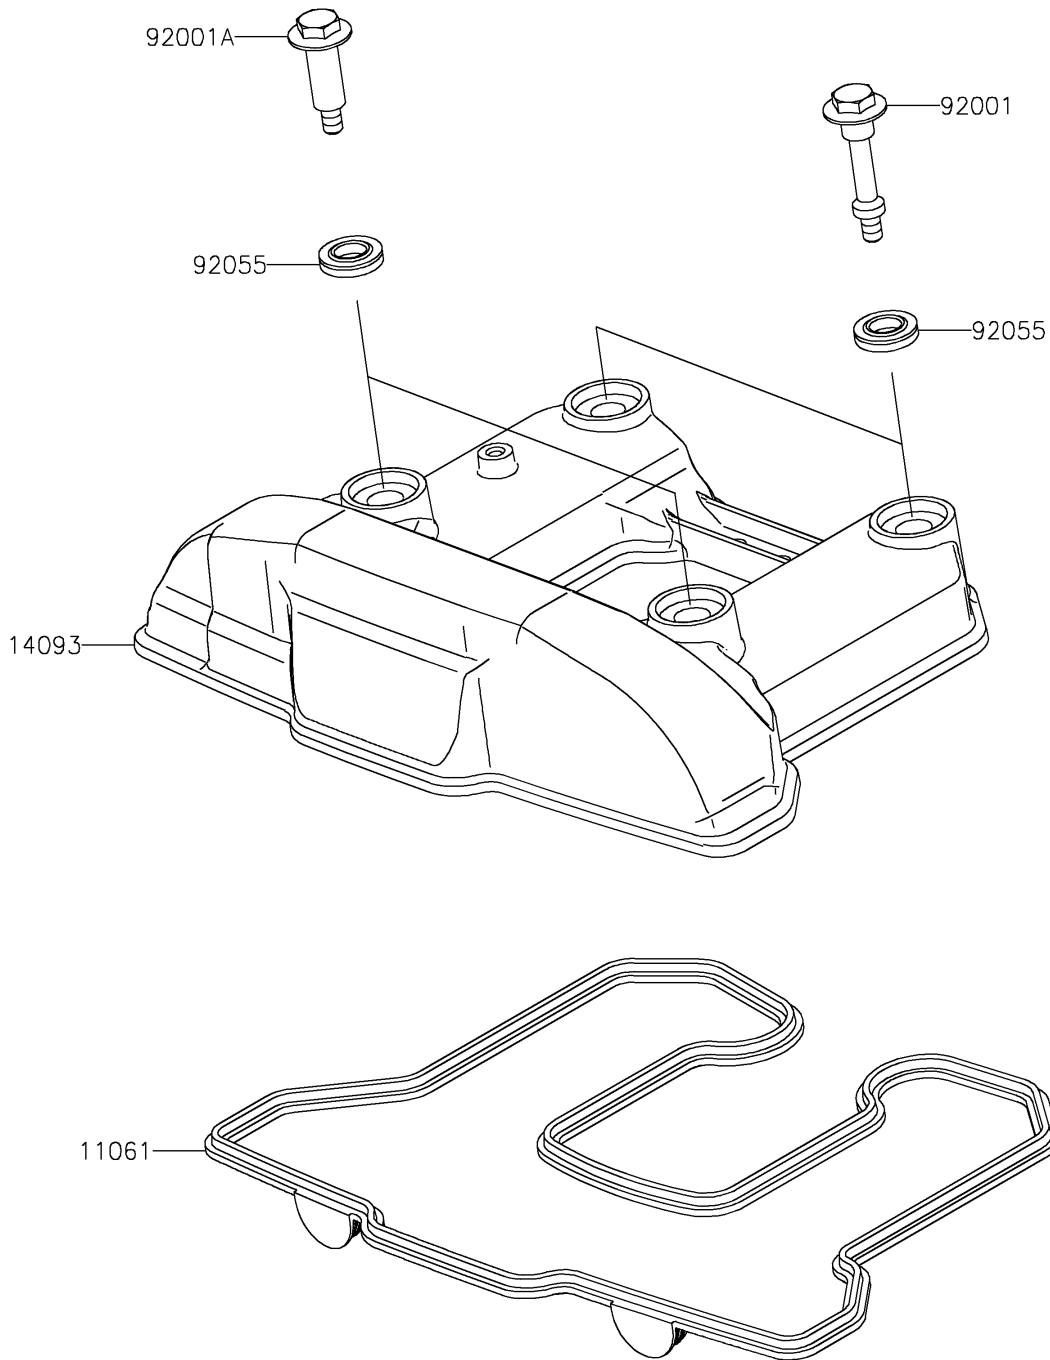

2025 KLR650 S PARTS DIAGRAM

Cylinder Head Cover

E1112

2025 KLR650 S PARTS LIST

Cylinder Head Cover

ITEM NAME	PART NUMBER	QUANTITY
GASKET,HEAD COVER (Ref # 11061)	11061-1390	1
COVER,HEAD (Ref # 14093)	14093-0059	1
BOLT,L=46.5 (Ref # 92001)	92001-1853	2
BOLT,L=34.5 (Ref # 92001A)	92001-1854	2
RING-O (Ref # 92055)	92055-0143	4