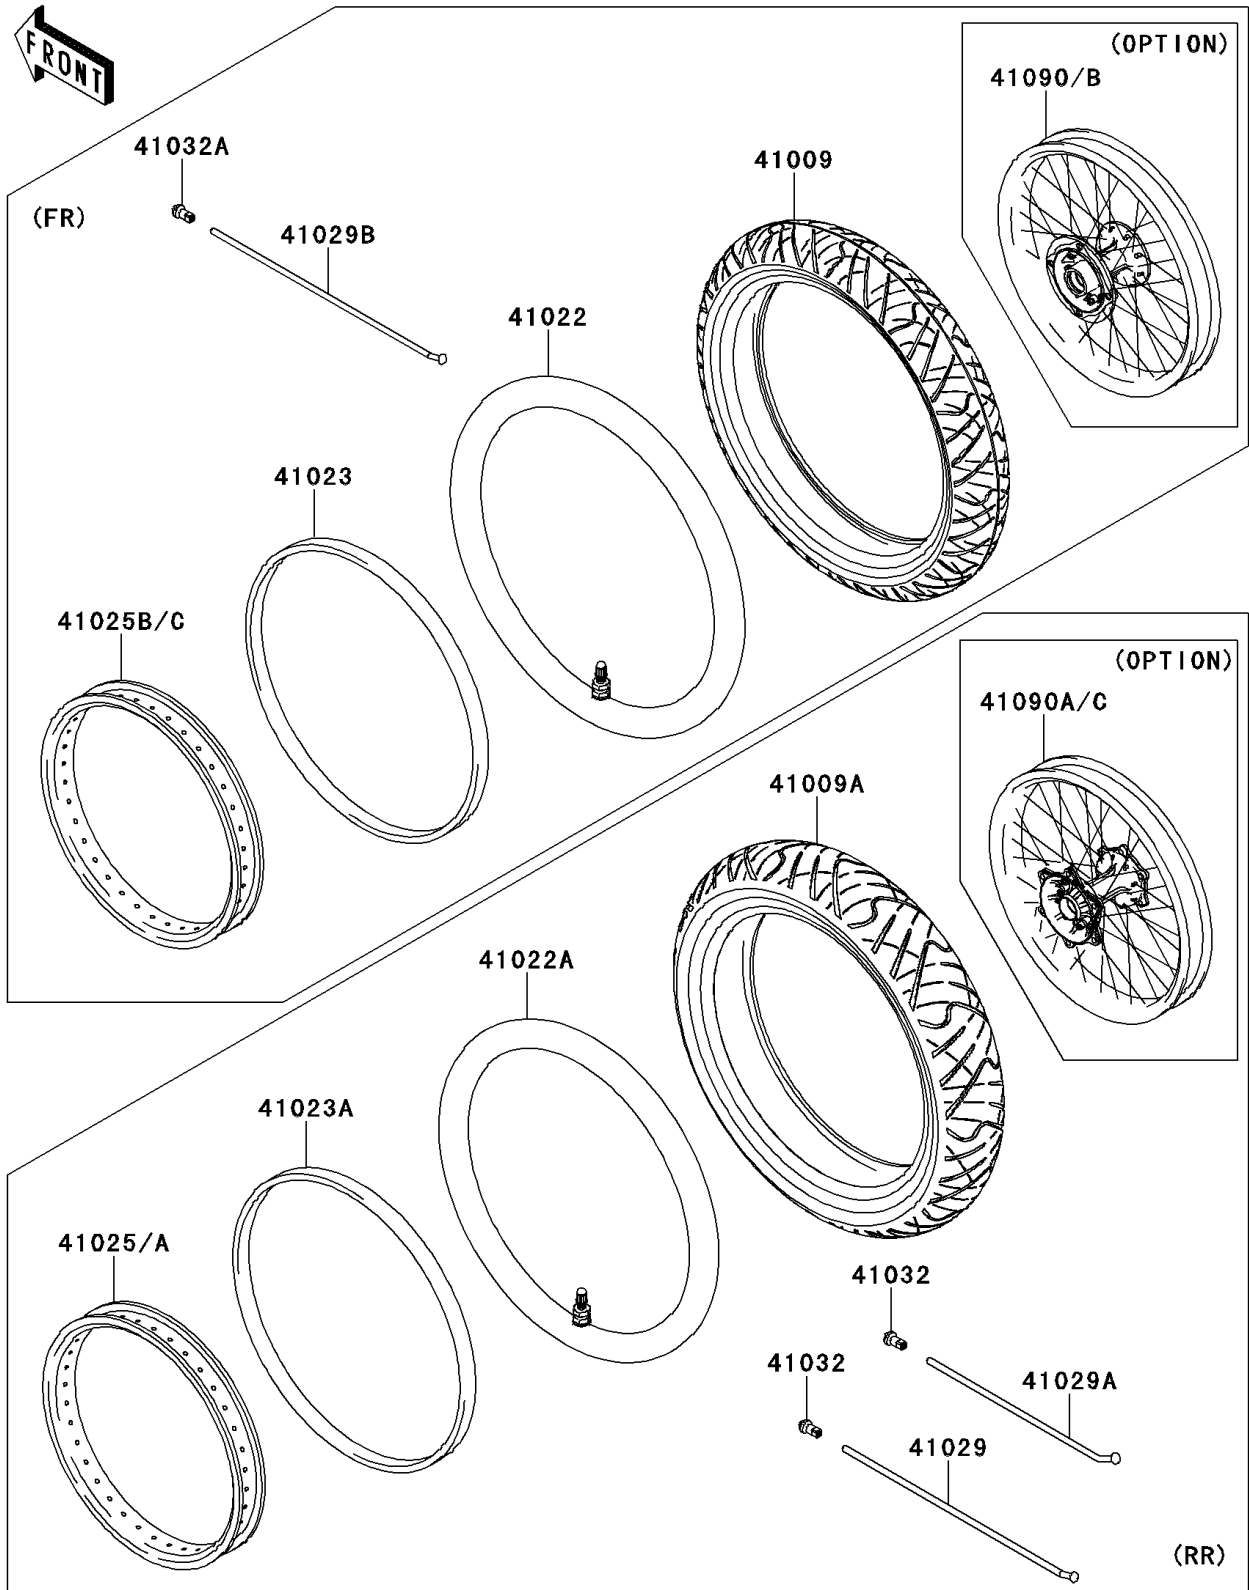

# 2010 KLX® 250SF PARTS DIAGRAM

Wheels/Tires

F2210

## 2010 KLX® 250SF PARTS LIST

### Wheels/Tires

ITEM NAME	PART NUMBER	QUANTITY
TIRE,FR,110/70-17 54S,RX-01F (Ref # 41009)	41009-0217	1
TIRE,RR,130/70-17 62S,RX-01R (Ref # 41009A)	41009-0218	1
TUBE-TIRE,110/70-17 (Ref # 41022)	41022-0031	1
TUBE-TIRE,130/70-17 (Ref # 41022A)	41022-0032	1
BAND-RIM,FR,110/70-17 (Ref # 41023)	41023-0015	1
BAND-RIM,RR,130/70-17 (Ref # 41023A)	41023-0016	1
RIM,RR,4.00X17,BLUE (Ref # 41025A)	41025-0072-WD	1
RIM,FR,3.00X17,BLUE (Ref # 41025C)	41025-0073-WD	1
SPOKE-INNER,RR,LH,173.1MMX163D (Ref # 41029)	41029-0049	18
SPOKE-INNER,RR,RH,168.1MMX153D (Ref # 41029A)	41029-0050	18
SPOKE-INNER,FR,172MMX167D (Ref # 41029B)	41029-1292	36
NIPPLE-SPOKE (Ref # 41032)	41032-0007	36
NIPPLE-SPOKE (Ref # 41032A)	41032-1075	36
WHEEL-SUB ASSY,FR,BLACK (Ref # 41090)	41090-5214	1
WHEEL-SUB ASSY,RR,BLACK (Ref # 41090A)	41090-5215	1
WHEEL-SUB ASSY,FR,BLUE (Ref # 41090B)	41090-5216	1
WHEEL-SUB ASSY,RR,BLUE (Ref # 41090C)	41090-5217	1