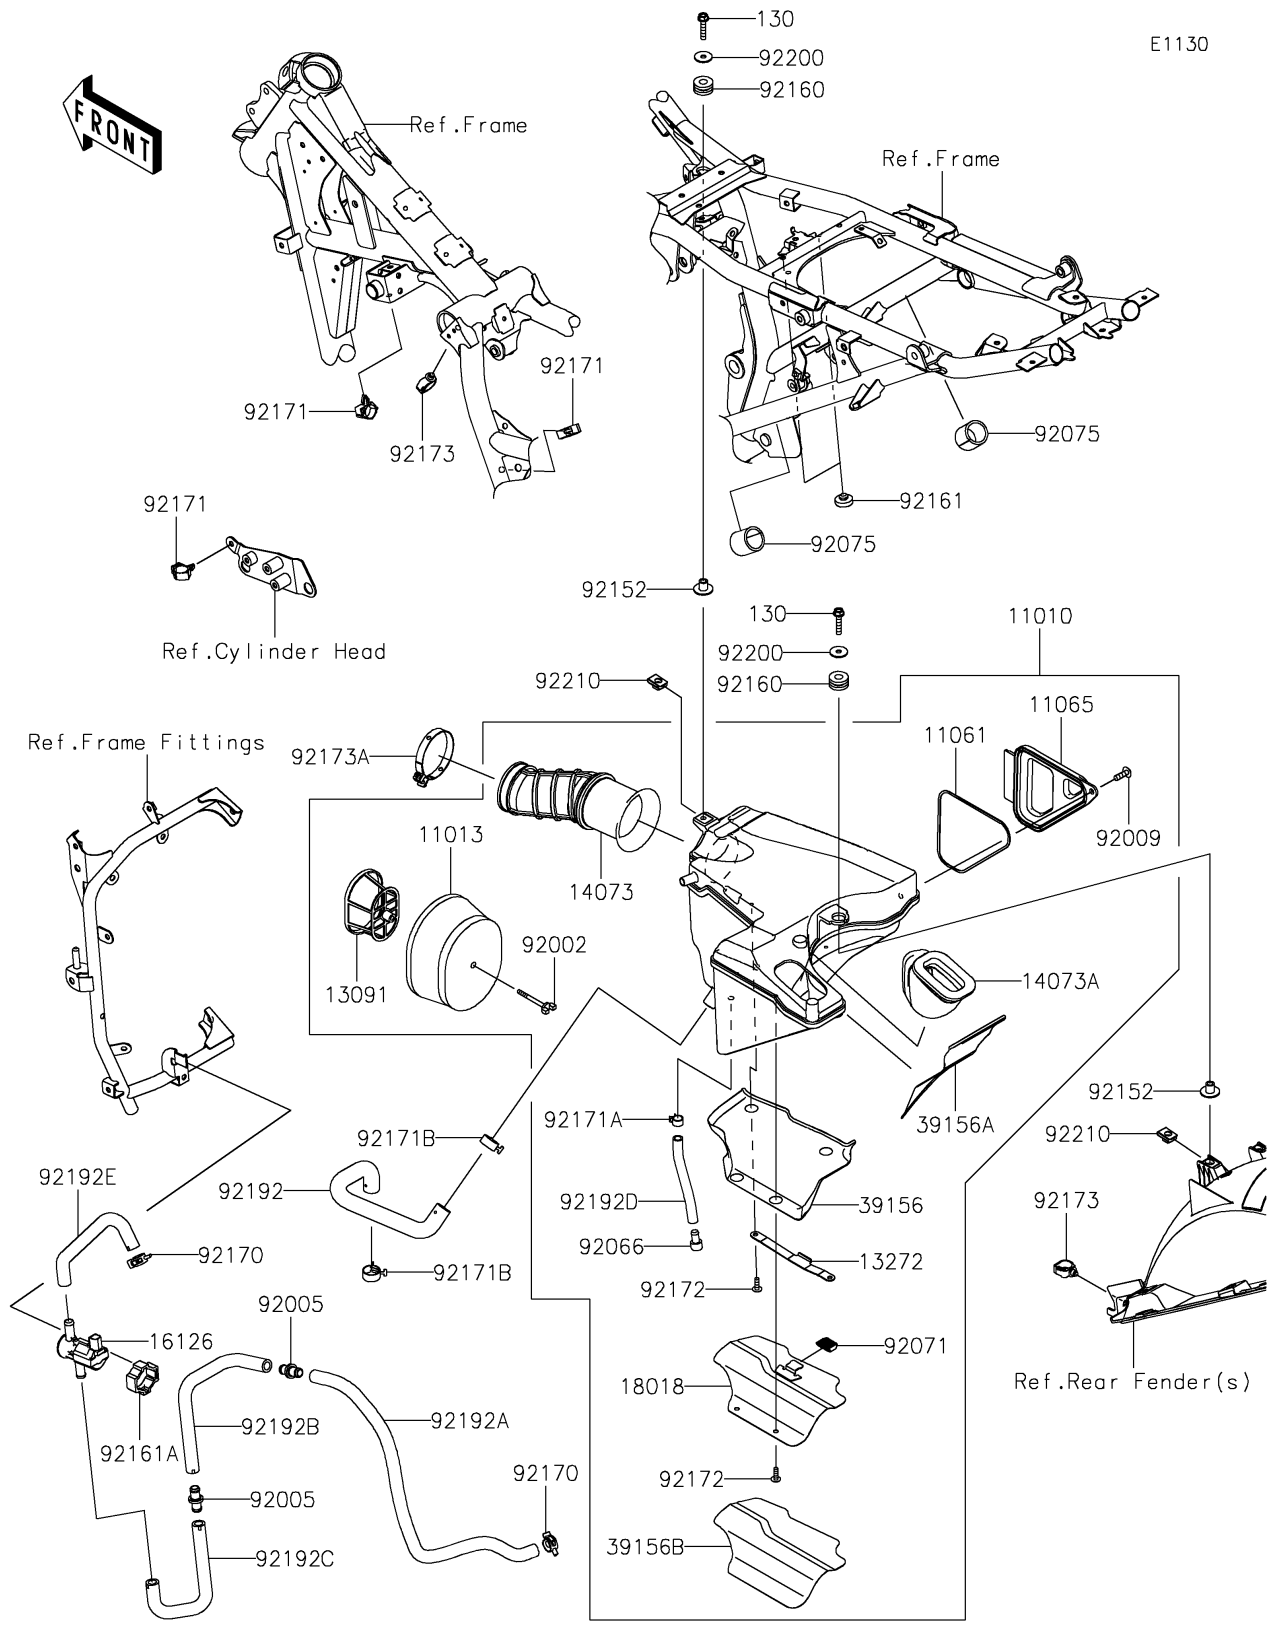

2025 KLR650 S PARTS DIAGRAM

Air Cleaner

2025 KLR650 S PARTS LIST

Air Cleaner

ITEM NAME	PART NUMBER	QUANTITY
FILTER-ASSY-AIR (Ref # 11010)	11010-1805	1
ELEMENT-AIR FILTER (Ref # 11013)	11013-1152	1
GASKET (Ref # 11061)	11061-1393	1
CAP (Ref # 11065)	11065-1373	1
HOLDER (Ref # 13091)	13091-1473	1
PLATE (Ref # 13272)	13272-3875	1
DUCT (Ref # 14073)	14073-0993	1
DUCT (Ref # 14073A)	14073-0994	1
VALVE,AIR SWITCHING (Ref # 16126)	16126-0033	1
PLATE-HEAT GUARD (Ref # 18018)	18018-0641	1
PAD (Ref # 39156)	39156-2760	1
PAD (Ref # 39156A)	39156-2761	1
PAD (Ref # 39156B)	39156-2793	1
BOLT (Ref # 92002)	92002-1904	1
FITTING (Ref # 92005)	92005-1379	2
SCREW (Ref # 92009)	92009-1460	1
PLUG,DRAIN,8.5X15 (Ref # 92066)	92066-0127	1
GROMMET (Ref # 92071)	92071-0786	1
DAMPER,25X31X30 (Ref # 92075)	92075-1906	2
COLLAR,6.5X10.5X13.1 (Ref # 92152)	92152-0547	2
DAMPER (Ref # 92160)	92160-1162	2
DAMPER (Ref # 92161)	92161-0336	2
DAMPER,ASWV (Ref # 92161A)	92161-0499	1
CLAMP (Ref # 92170)	92170-1118	2
CLAMP,BRAKE HOSE (Ref # 92171)	92171-0316	3
CLAMP,12MM (Ref # 92171A)	92171-1870	1
CLAMP (Ref # 92171B)	92171-1890	2
SCREW,TAPPING,5X16 (Ref # 92172)	92172-0280	4
CLAMP,HOLDER CLIP (Ref # 92173)	92173-0868	2

2025 KLR650 S PARTS LIST

Air Cleaner

ITEM NAME	PART NUMBER	QUANTITY
CLAMP,62MM (Ref # 92173A)	92173-0922	1
TUBE,BREATHER (Ref # 92192)	92192-2463	1
TUBE,FITTING-A/C (Ref # 92192A)	92192-2464	1
TUBE,FITTING-FITTING (Ref # 92192B)	92192-2465	1
TUBE,ASWV-FITTING (Ref # 92192C)	92192-2466	1
TUBE (Ref # 92192D)	92192-2493	1
TUBE,ASWV-REED VALVE (Ref # 92192E)	92192-2500	1
WASHER,6.5X22X1.6 (Ref # 92200)	92200-1087	2
NUT,6MM (Ref # 92210)	92210-0474	2
BOLT-FLANGED,6X30 (Ref # 130)	130BB0630	2