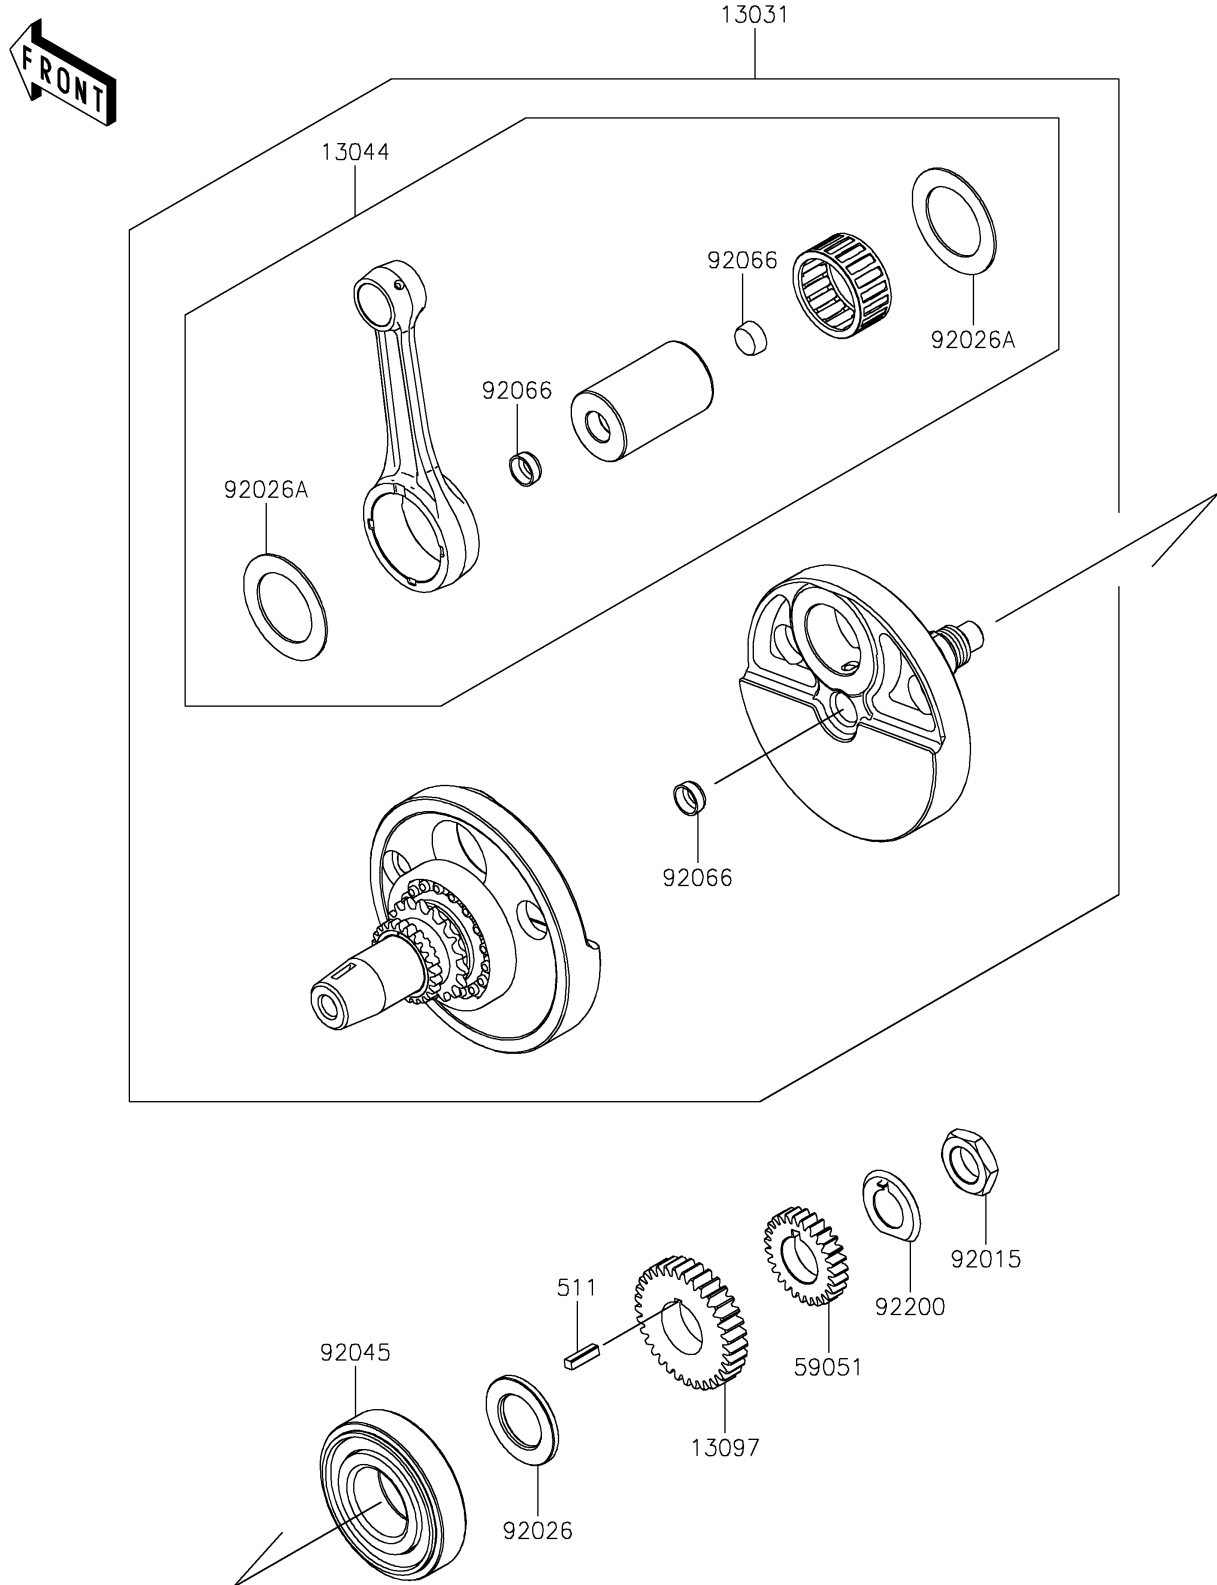

2025 KLR650 S PARTS DIAGRAM

Crankshaft

E1321

2025 KLR650 S PARTS LIST

Crankshaft

ITEM NAME	PART NUMBER	QUANTITY
CRANKSHAFT-COMP (Ref # 13031)	13031-0977	1
SET-CONNECTING ROD (Ref # 13044)	13044-5089	1
GEAR-PRIMARY SPUR,33T (Ref # 13097)	13097-1333	1
GEAR-SPUR,27T (Ref # 59051)	59051-1145	1
NUT,22MM (Ref # 92015)	92015-1890	1
SPACER (Ref # 92026)	92026-0150	1
SPACER,40X60X1.5 (Ref # 92026A)	92026-0152	2
BEARING-BALL,40X90X23 (Ref # 92045)	92045-0065	1
PLUG (Ref # 92066)	92066-1154	3
WASHER (Ref # 92200)	92200-0557	1
KEY-SUNK (Ref # 511)	511A0520	1