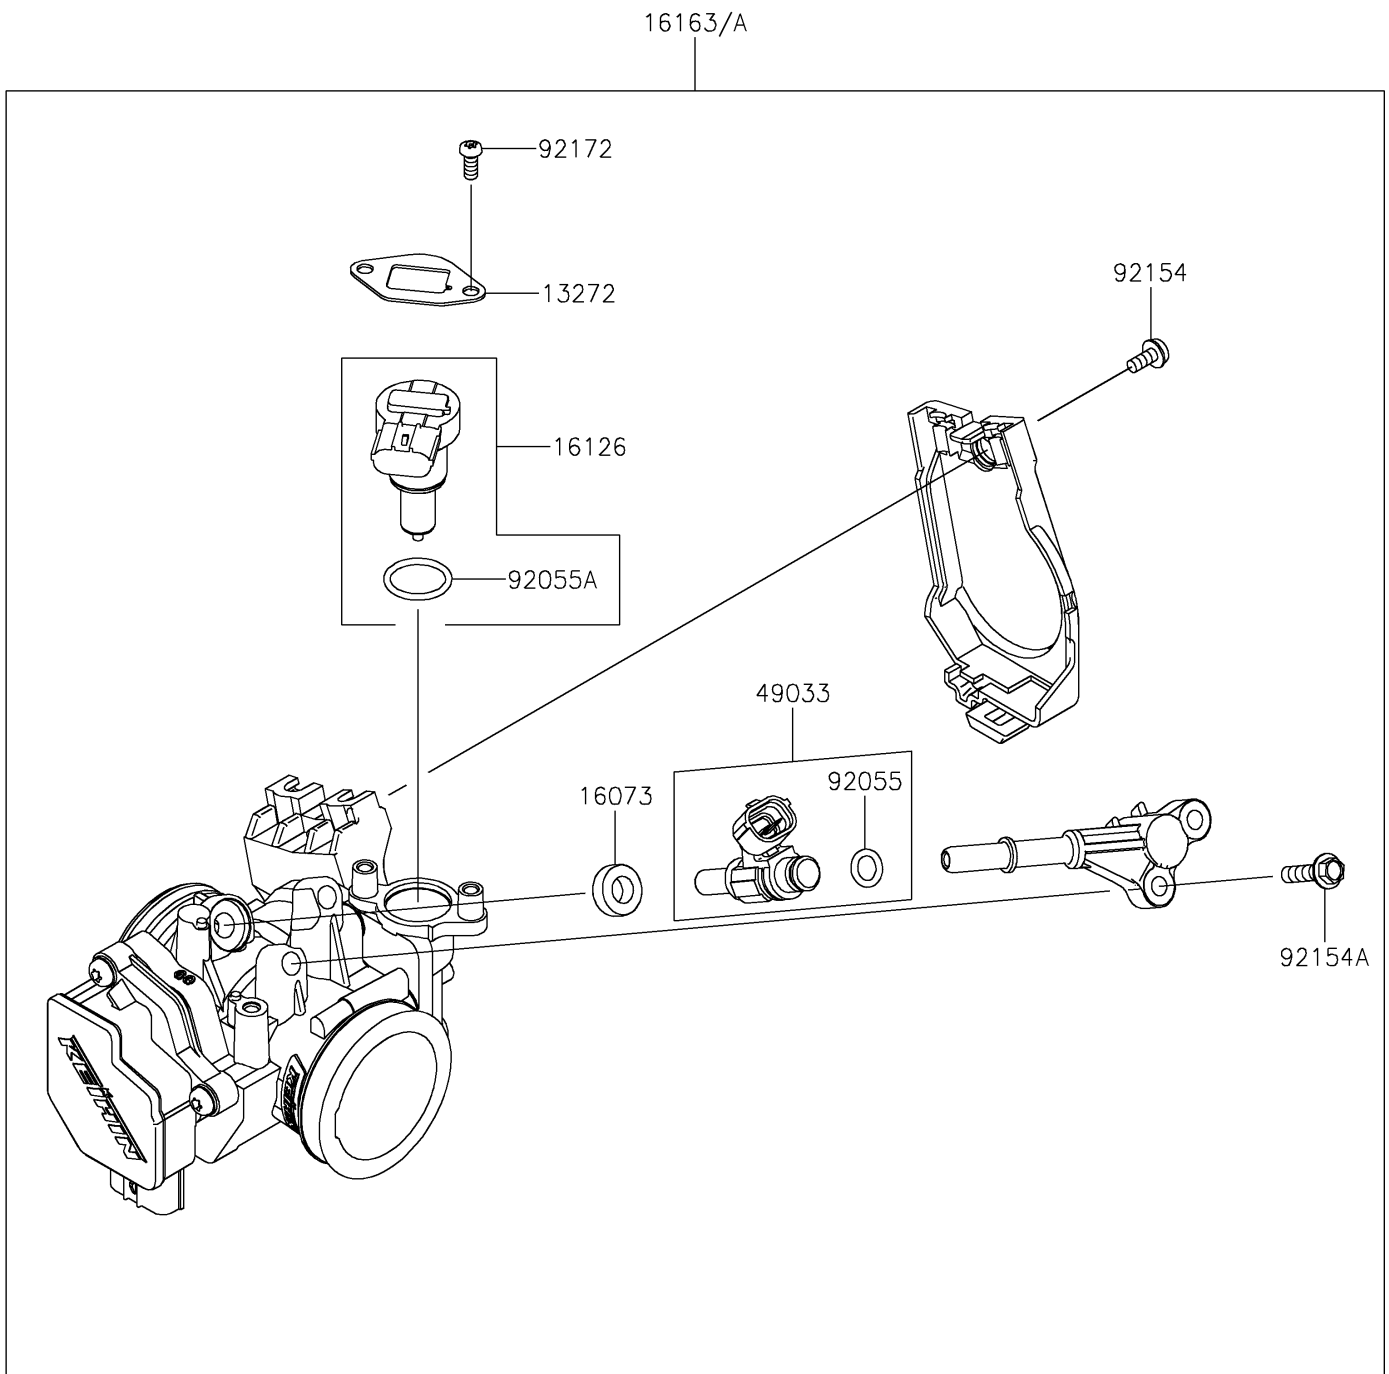

# 2023 KLR® 650 S PARTS DIAGRAM

Throttle

E1510

## 2023 KLR® 650 S PARTS LIST

### Throttle

ITEM NAME	PART NUMBER	QUANTITY
PLATE (Ref # 13272)	13272-1862	1
INSULATOR (Ref # 16073)	16073-0129	1
VALVE,ISC (Ref # 16126)	16126-0768	1
THROTTLE-ASSY (Ref # 16163)	16163-1244	1
THROTTLE-ASSY (Ref # 16163A)	16163-1248	1
NOZZLE-INJECTION (Ref # 49033)	49033-0578	1
RING-O,INJECTION NOZZLE (Ref # 92055)	92055-0124	1
RING-O (Ref # 92055A)	92055-0826	1
BOLT (Ref # 92154)	92154-0133	1
BOLT,FLANGED,5X20 (Ref # 92154A)	92154-1559	2
SCREW,TORX (Ref # 92172)	92172-0903	2