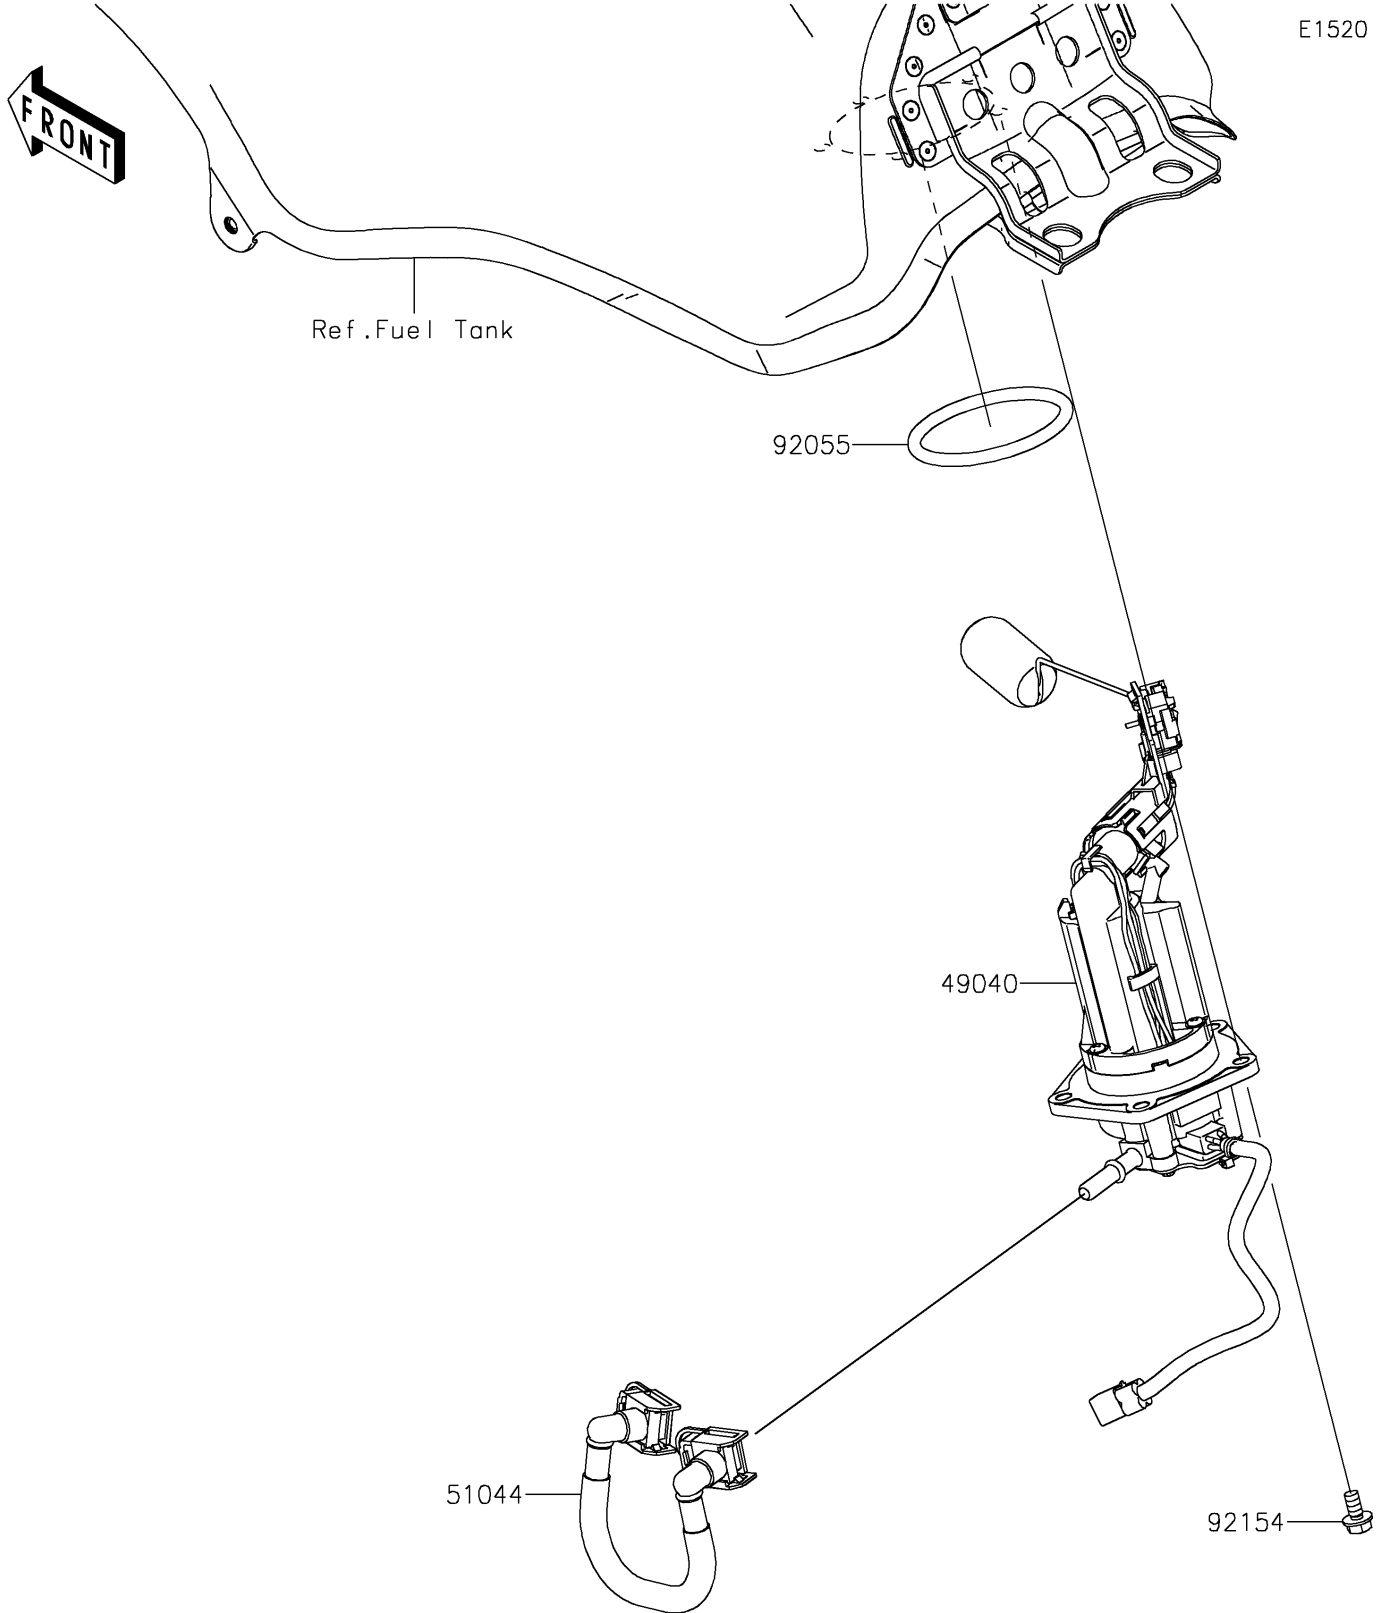

# 2024 KLR650 S PARTS DIAGRAM

Fuel Pump

## 2024 KLR650 S PARTS LIST

### Fuel Pump

ITEM NAME	PART NUMBER	QUANTITY
PUMP-FUEL (Ref # 49040)	49040-0799	1
TUBE-ASSY,FUEL (Ref # 51044)	51044-0961	1
RING-O,64.6X5.7 (Ref # 92055)	92055-0185	1
BOLT,FLANGED,6X12 (Ref # 92154)	92154-1848	5