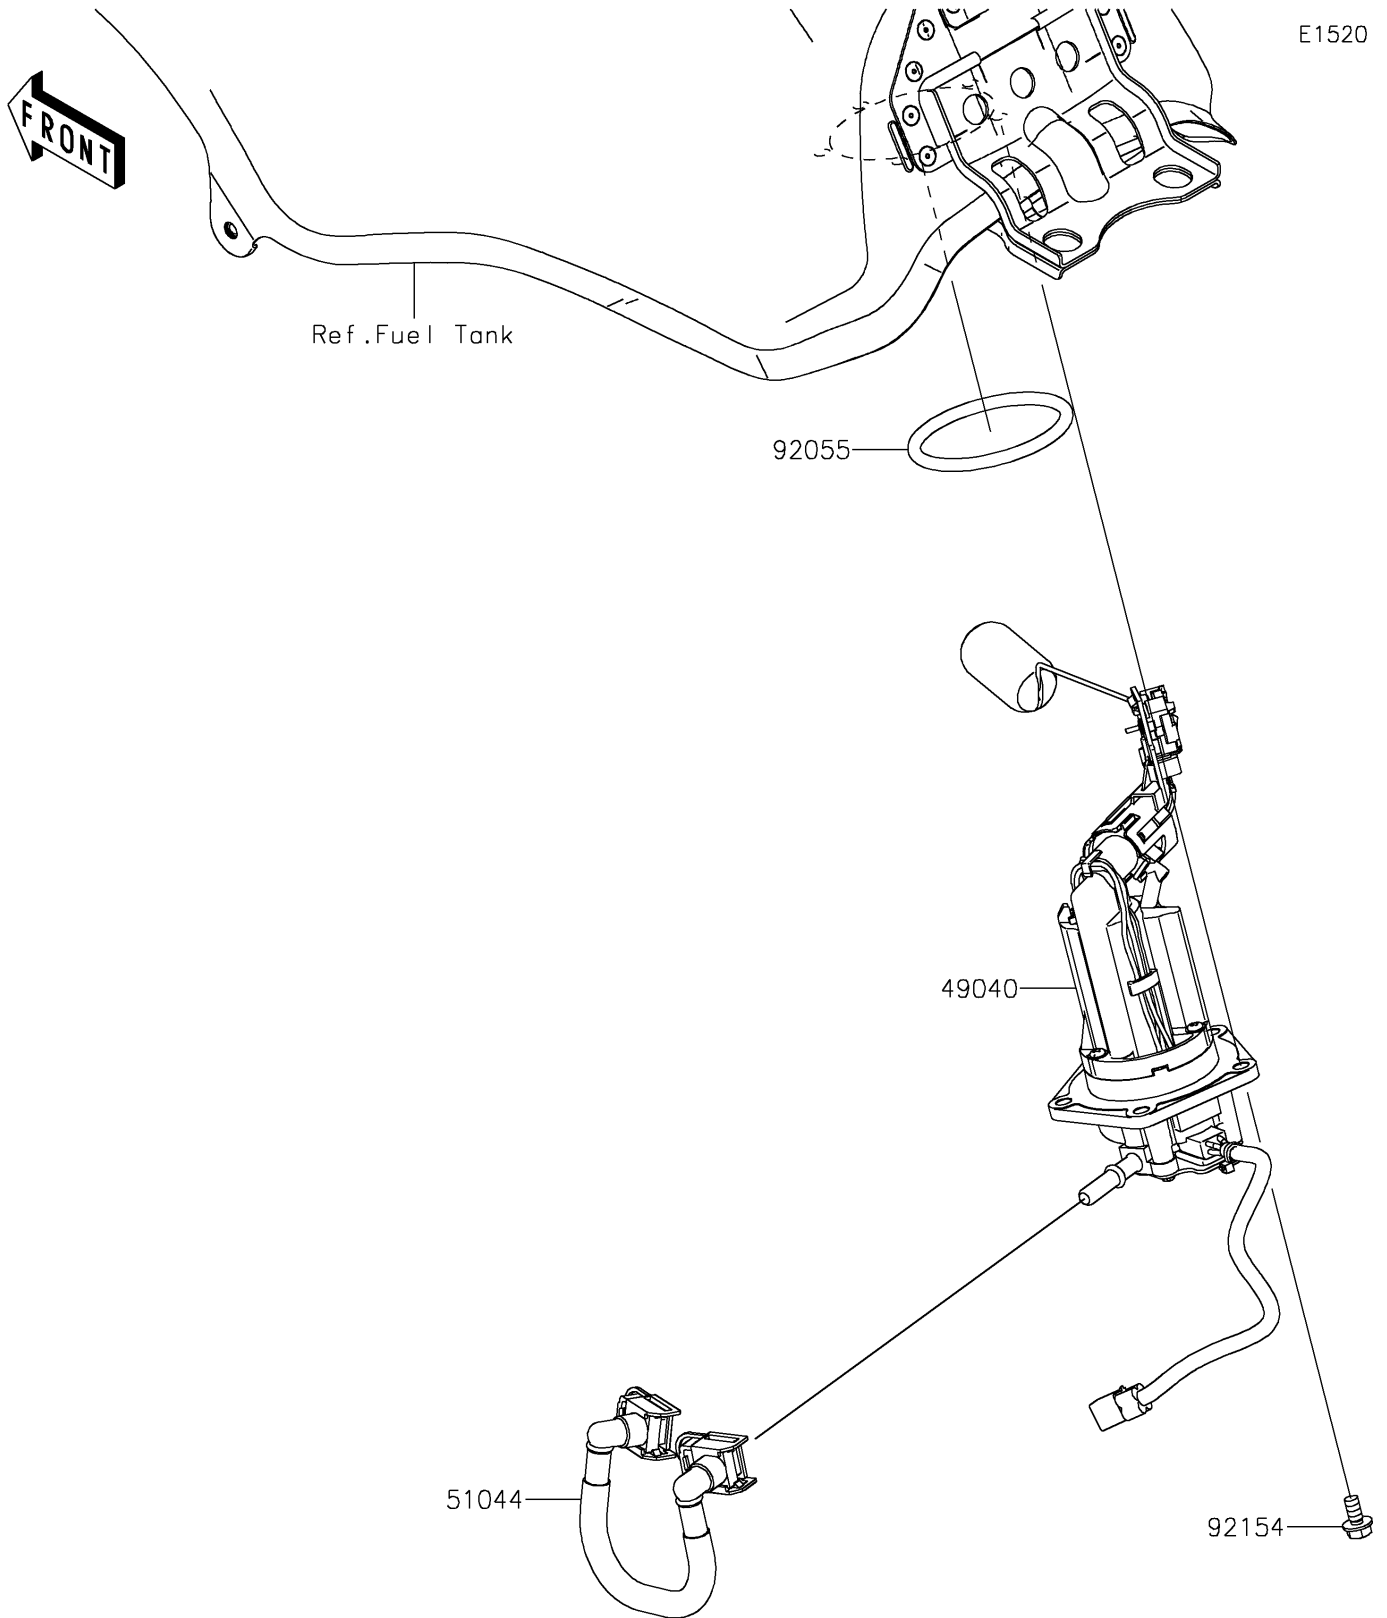

2025 KLR650 S PARTS DIAGRAM

Fuel Pump

E1520

2025 KLR650 S PARTS LIST

Fuel Pump

ITEM NAME	PART NUMBER	QUANTITY
PUMP-FUEL (Ref # 49040)	49040-0799	1
TUBE-ASSY,FUEL (Ref # 51044)	51044-0961	1
RING-O,64.6X5.7 (Ref # 92055)	92055-0185	1
BOLT,FLANGED,6X12 (Ref # 92154)	92154-1848	5