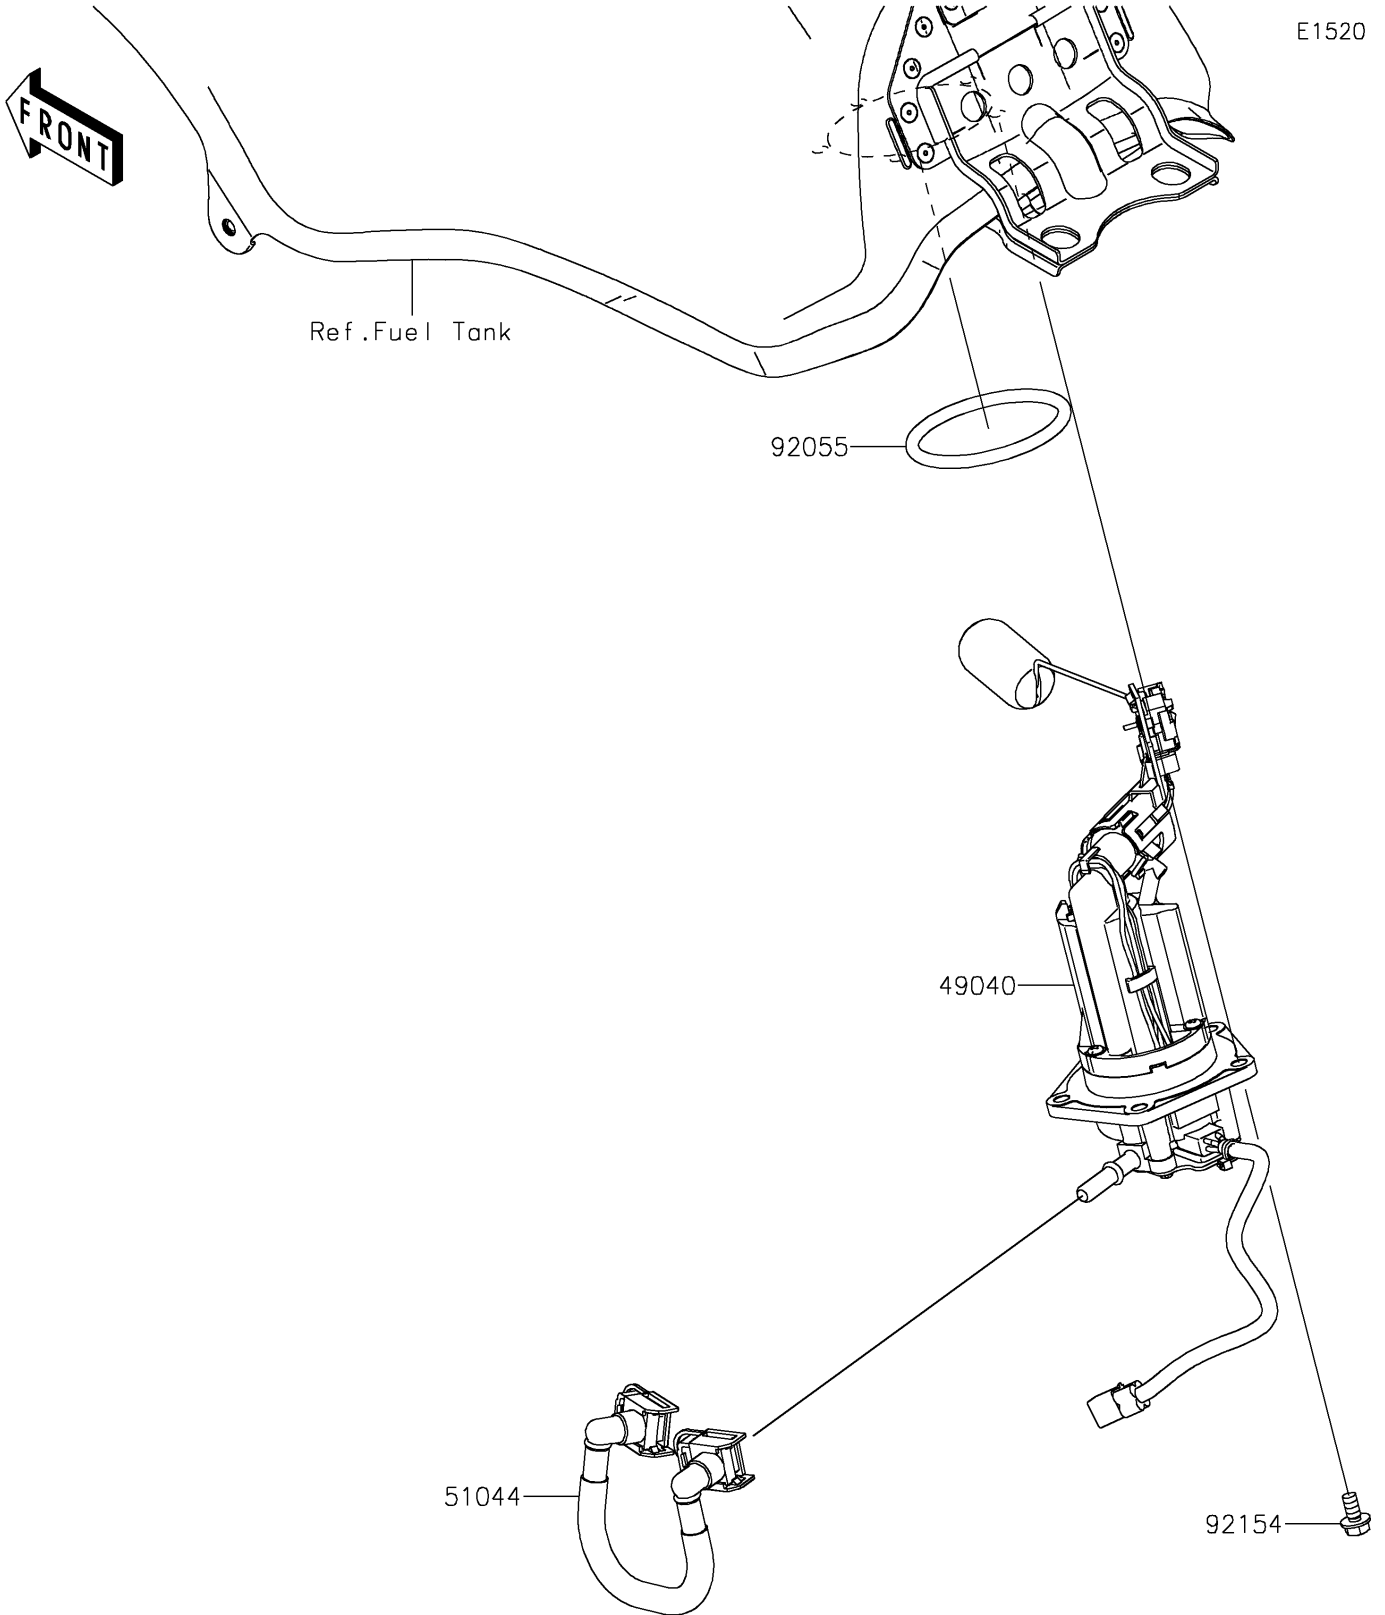

2025 KLR650 S PARTS DIAGRAM

Fuel Pump

E1520

2025 KLR650 S PARTS LIST

Fuel Pump

ITEM NAME	PART NUMBER	QUANTITY
PUMP-FUEL (Ref # 49040)	49040-0799	1
TUBE-ASSY,FUEL (Ref # 51044)	51044-0961	1
RING-O,64.6X5.7 (Ref # 92055)	92055-0185	1
BOLT,FLANGED,6X12 (Ref # 92154)	92154-1848	5