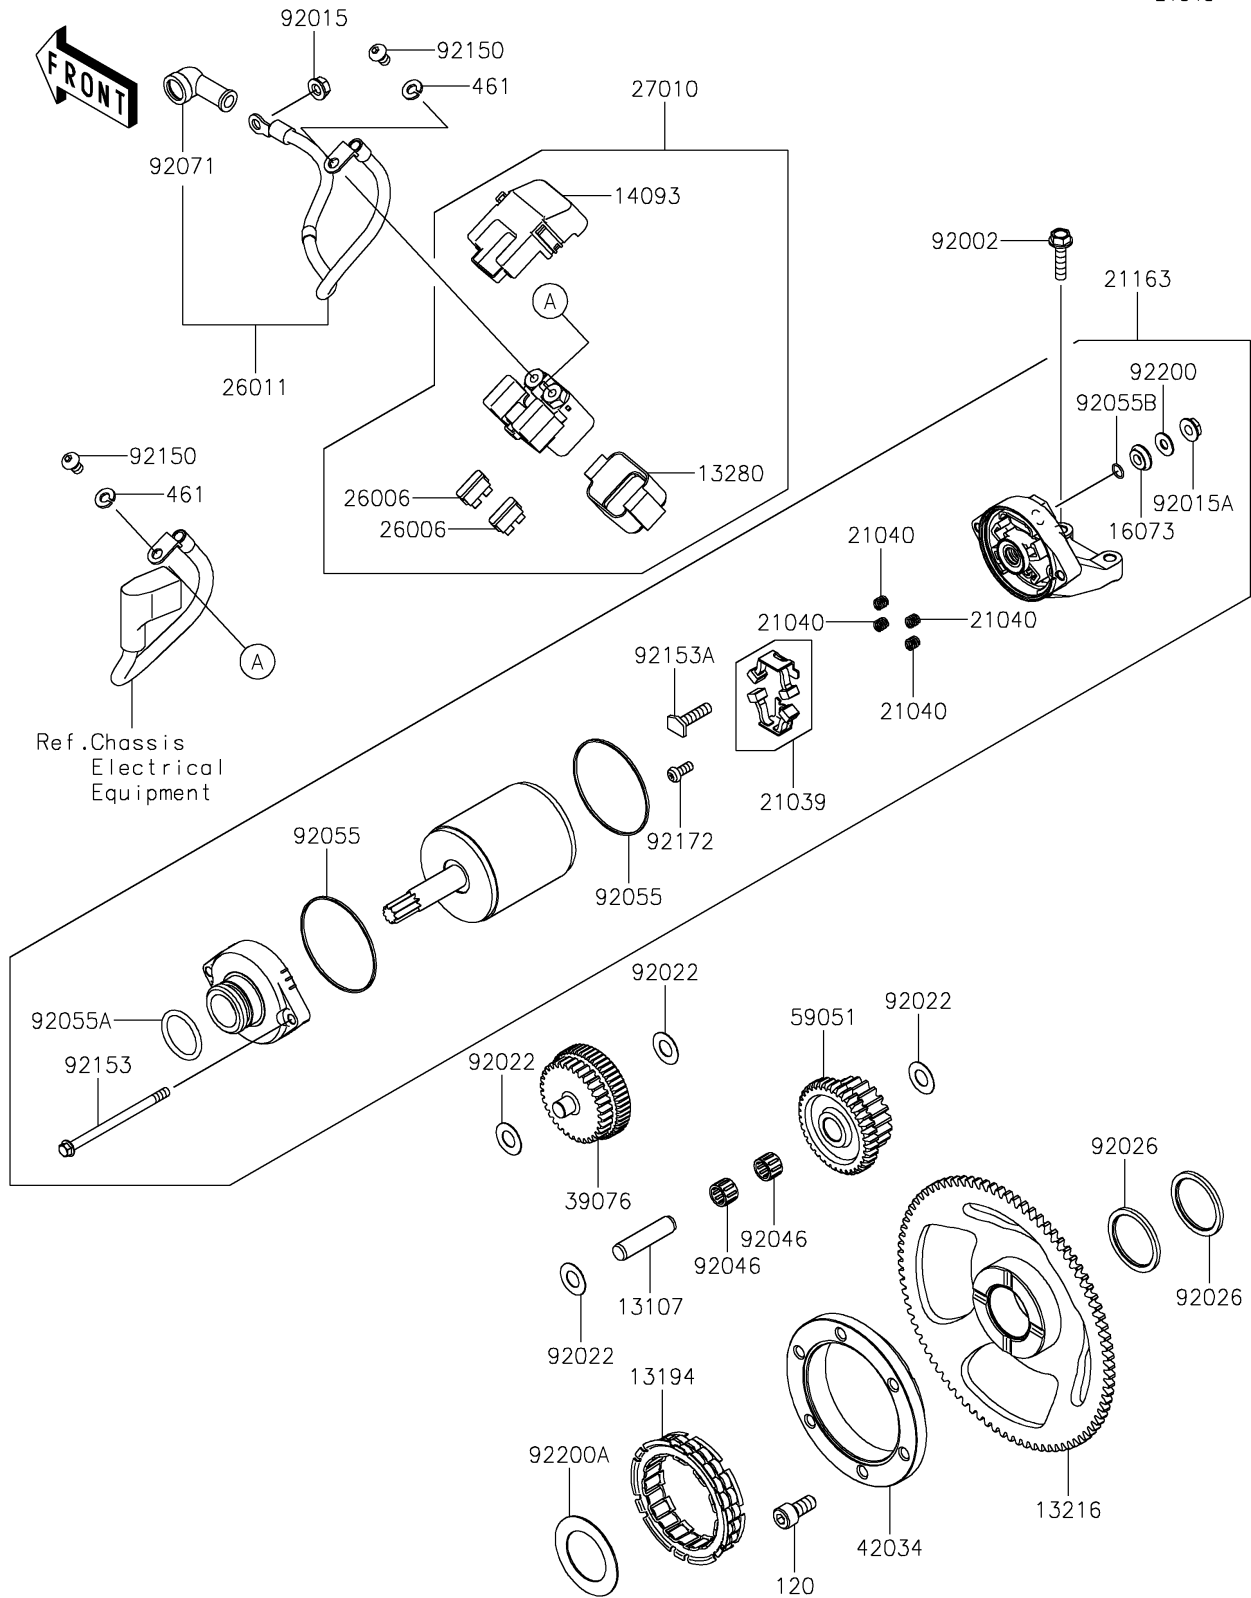

2025 KLR650 S PARTS DIAGRAM

Starter Motor

E1840

2025 KLR650 S PARTS LIST

Starter Motor

ITEM NAME	PART NUMBER	QUANTITY
SHAFT,IDLER (Ref # 13107)	13107-1135	1
CLUTCH-ONEWAY (Ref # 13194)	13194-1089	1
GEAR-COMP,ONEWAY CLUTCH (Ref # 13216)	13216-0044	1
HOLDER (Ref # 13280)	13280-0710	1
COVER (Ref # 14093)	14093-0199	1
INSULATOR (Ref # 16073)	16073-0053	1
BRUSH,CARBON (Ref # 21039)	21039-0004	1
SPRING-BRUSH (Ref # 21040)	21040-0003	4
STARTER-ELECTRIC (Ref # 21163)	21163-0790	1
FUSE,BLADE,30A,GREEN (Ref # 26006)	26006-1006	2
WIRE-LEAD,STARTER (Ref # 26011)	26011-1938	1
SWITCH,MAGNETIC (Ref # 27010)	27010-0948	1
LIMITER,STARTER IDLE GEAR (Ref # 39076)	39076-0021	1
COUPLING (Ref # 42034)	42034-1094	1
GEAR-SPUR,20T & 37T (Ref # 59051)	59051-1133	1
BOLT,FLANGED,6X25 (Ref # 92002)	92002-1086	2
NUT,FLANGED,6MM (Ref # 92015)	92015-1367	1
NUT,STARTER MOTOR (Ref # 92015A)	92015-1476	1
WASHER,10.2X20X0.5 (Ref # 92022)	92022-1649	4
SPACER (Ref # 92026)	92026-1474	2
BEARING-NEEDLE,K10X14X10 (Ref # 92046)	92046-1134	2
RING-O (Ref # 92055)	92055-0136	2
RING-O (Ref # 92055A)	92055-1276	1
RING-O,4.5X2.0 (Ref # 92055B)	92055-1370	1
GROMMET (Ref # 92071)	92071-0705	1
BOLT,6X10 (Ref # 92150)	92150-1577	2
BOLT (Ref # 92153)	92153-1850	2
BOLT (Ref # 92153A)	92153-1866	1
SCREW (Ref # 92172)	92172-0334	1

2025 KLR650 S PARTS LIST

Starter Motor

ITEM NAME	PART NUMBER	QUANTITY
WASHER (Ref # 92200)	92200-0386	1
WASHER,32.2X50 (Ref # 92200A)	92200-0555	1
BOLT-SOCKET,8X18 (Ref # 120)	120CA0818	6
WASHER-SPRING,6MM (Ref # 461)	461DB0600	2