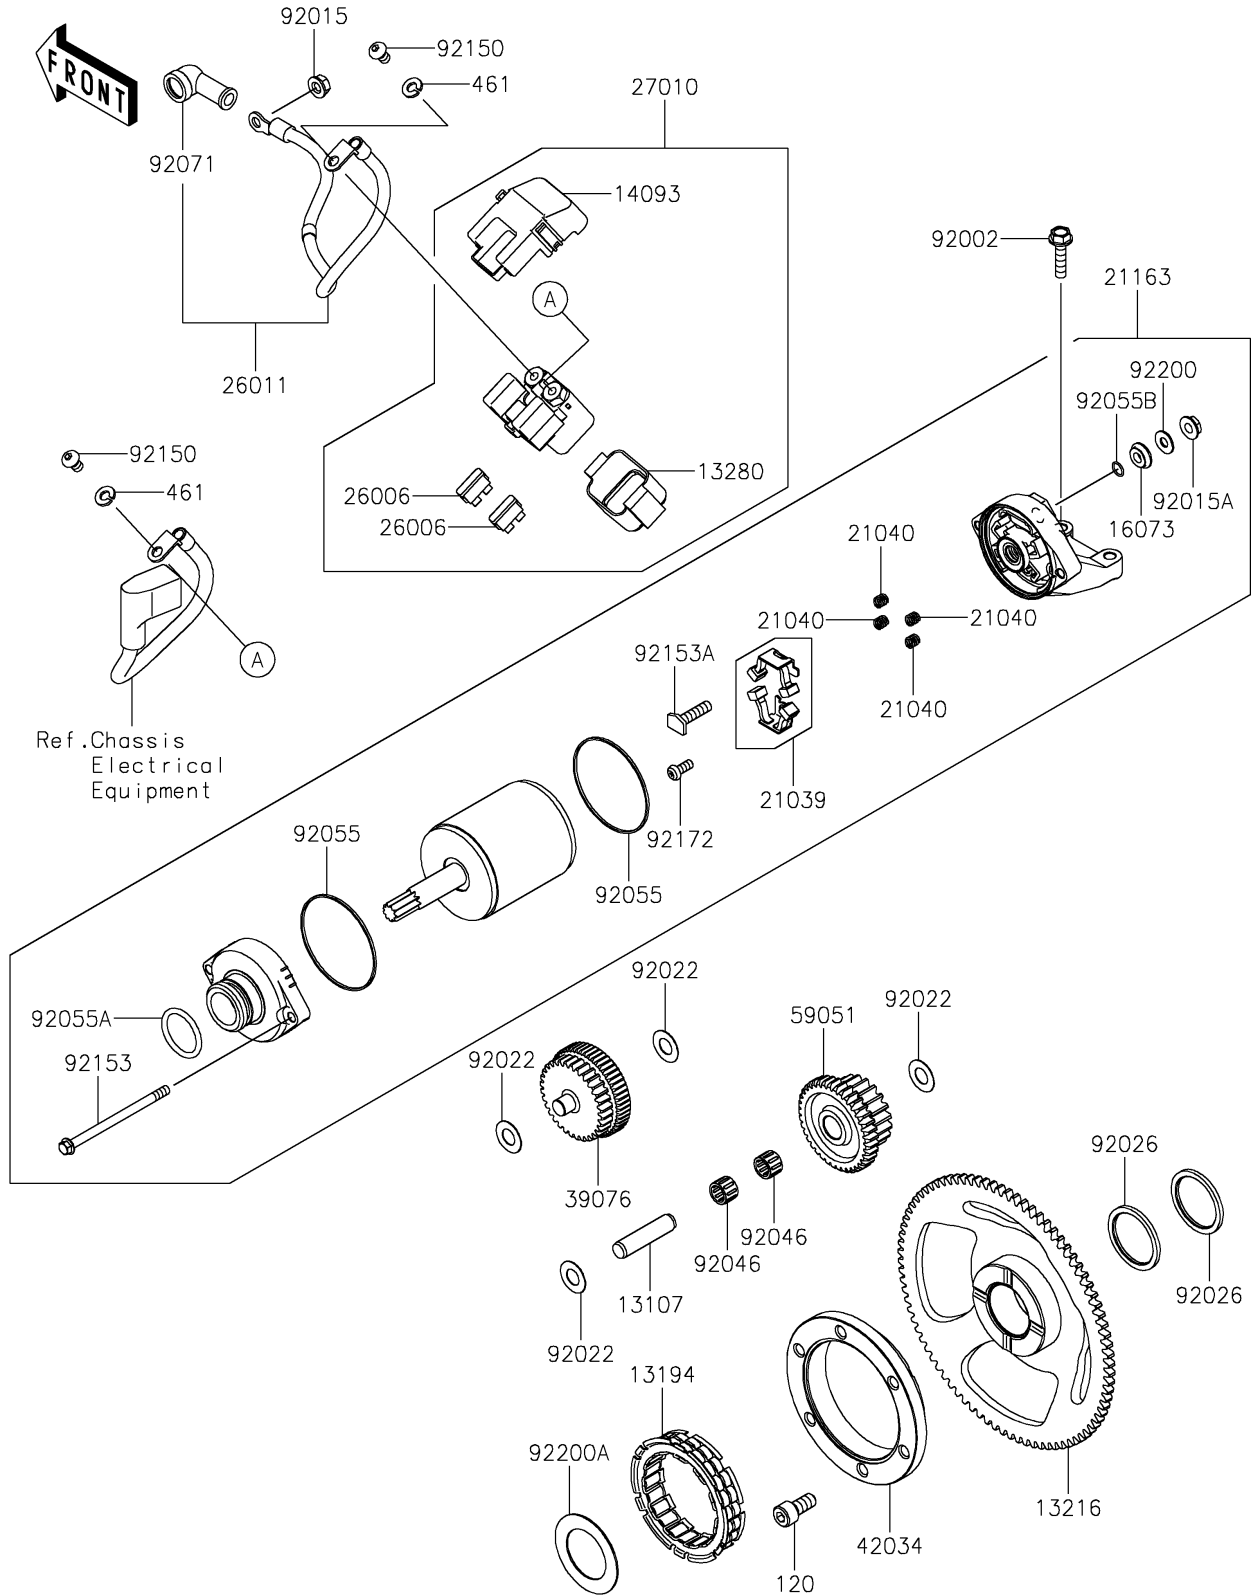

2023 KLR® 650 S PARTS DIAGRAM

Starter Motor

E1840

2023 KLR® 650 S PARTS LIST

Starter Motor

ITEM NAME	PART NUMBER	QUANTITY
SHAFT,IDLER (Ref # 13107)	13107-1135	1
CLUTCH-ONEWAY (Ref # 13194)	13194-1089	1
GEAR-COMP,ONEWAY CLUTCH (Ref # 13216)	13216-0044	1
HOLDER (Ref # 13280)	13280-0710	1
COVER (Ref # 14093)	14093-0199	1
INSULATOR (Ref # 16073)	16073-0053	1
BRUSH,CARBON (Ref # 21039)	21039-0004	1
SPRING-BRUSH (Ref # 21040)	21040-0003	4
STARTER-ELECTRIC (Ref # 21163)	21163-0790	1
FUSE,BLADE,30A,GREEN (Ref # 26006)	26006-1006	2
WIRE-LEAD,STARTER (Ref # 26011)	26011-1938	1
SWITCH,MAGNETIC (Ref # 27010)	27010-0948	1
LIMITER,STARTER IDLE GEAR (Ref # 39076)	39076-0021	1
COUPLING (Ref # 42034)	42034-1094	1
GEAR-SPUR,20T & 37T (Ref # 59051)	59051-1133	1
BOLT,FLANGED,6X25 (Ref # 92002)	92002-1086	2
NUT,FLANGED,6MM (Ref # 92015)	92015-1367	1
NUT,STARTER MOTOR (Ref # 92015A)	92015-1476	1
WASHER,10.2X20X0.5 (Ref # 92022)	92022-1649	4
SPACER (Ref # 92026)	92026-1474	2
BEARING-NEEDLE,K10X14X10 (Ref # 92046)	92046-1134	2
RING-O (Ref # 92055)	92055-0136	2
RING-O (Ref # 92055A)	92055-1276	1
RING-O,4.5X2.0 (Ref # 92055B)	92055-1370	1
GROMMET (Ref # 92071)	92071-0705	1
BOLT,6X10 (Ref # 92150)	92150-1577	2
BOLT (Ref # 92153)	92153-1850	2
BOLT (Ref # 92153A)	92153-1866	1
SCREW (Ref # 92172)	92172-0334	1

2023 KLR® 650 S PARTS LIST

Starter Motor

ITEM NAME	PART NUMBER	QUANTITY
WASHER (Ref # 92200)	92200-0386	1
WASHER,32.2X50 (Ref # 92200A)	92200-0555	1
BOLT-SOCKET,8X18 (Ref # 120)	120CA0818	6
WASHER-SPRING,6MM (Ref # 461)	461DB0600	2