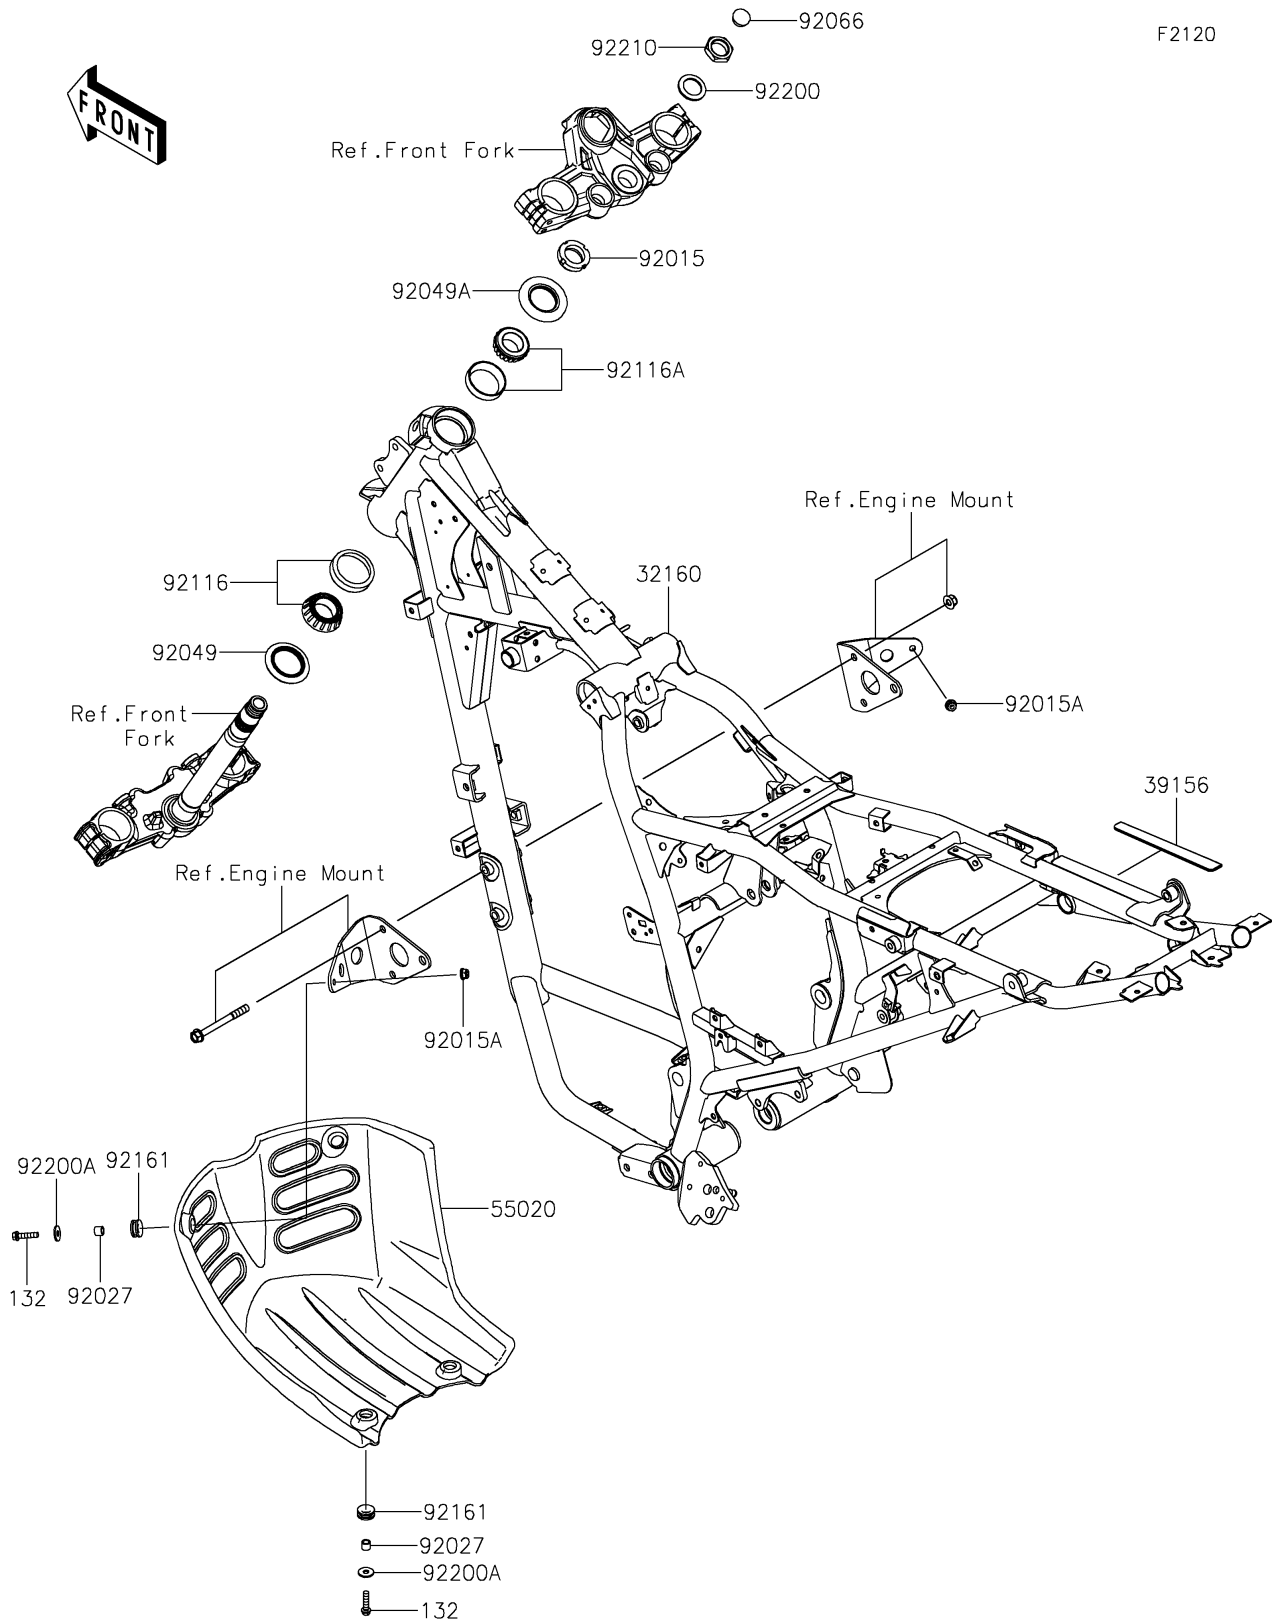

2025 KLR650 S PARTS DIAGRAM

Frame

2025 KLR650 S PARTS LIST

Frame

ITEM NAME	PART NUMBER	QUANTITY
FRAME-COMP,F.S.BLACK (Ref # 32160)	32160-1906-18R	1
PAD,RH (Ref # 39156)	39156-2775	1
GUARD,ENGINE,F.BLACK (Ref # 55020)	55020-2372-6Z	1
NUT,25MM,T=12 (Ref # 92015)	92015-1546	1
NUT,LOCK,FLANGED,6MM (Ref # 92015A)	92015-1603	2
COLLAR,6.8X10X8.5 (Ref # 92027)	92027-129	4
SEAL-OIL,XMHE36X52X4J (Ref # 92049)	92049-1162	1
SEAL-OIL,STEERING STEM (Ref # 92049A)	92049-1214	1
PLUG (Ref # 92066)	92066-1306	1
BEARING-ROLLER,HR320/28XJ (Ref # 92116)	92116-1009	1
BEARING-ROLLER,HICAP 32005JR (Ref # 92116A)	92116-1052	1
DAMPER,10X20X8 (Ref # 92161)	92161-1828	4
WASHER,STEERING STEM (Ref # 92200)	92200-0517	1
WASHER,6.5X18X1.6 (Ref # 92200A)	92200-0766	4
NUT,STEERING STEM,22MM (Ref # 92210)	92210-1521	1
BOLT-FLANGED-SMALL,6X25 (Ref # 132)	132BB0625	4