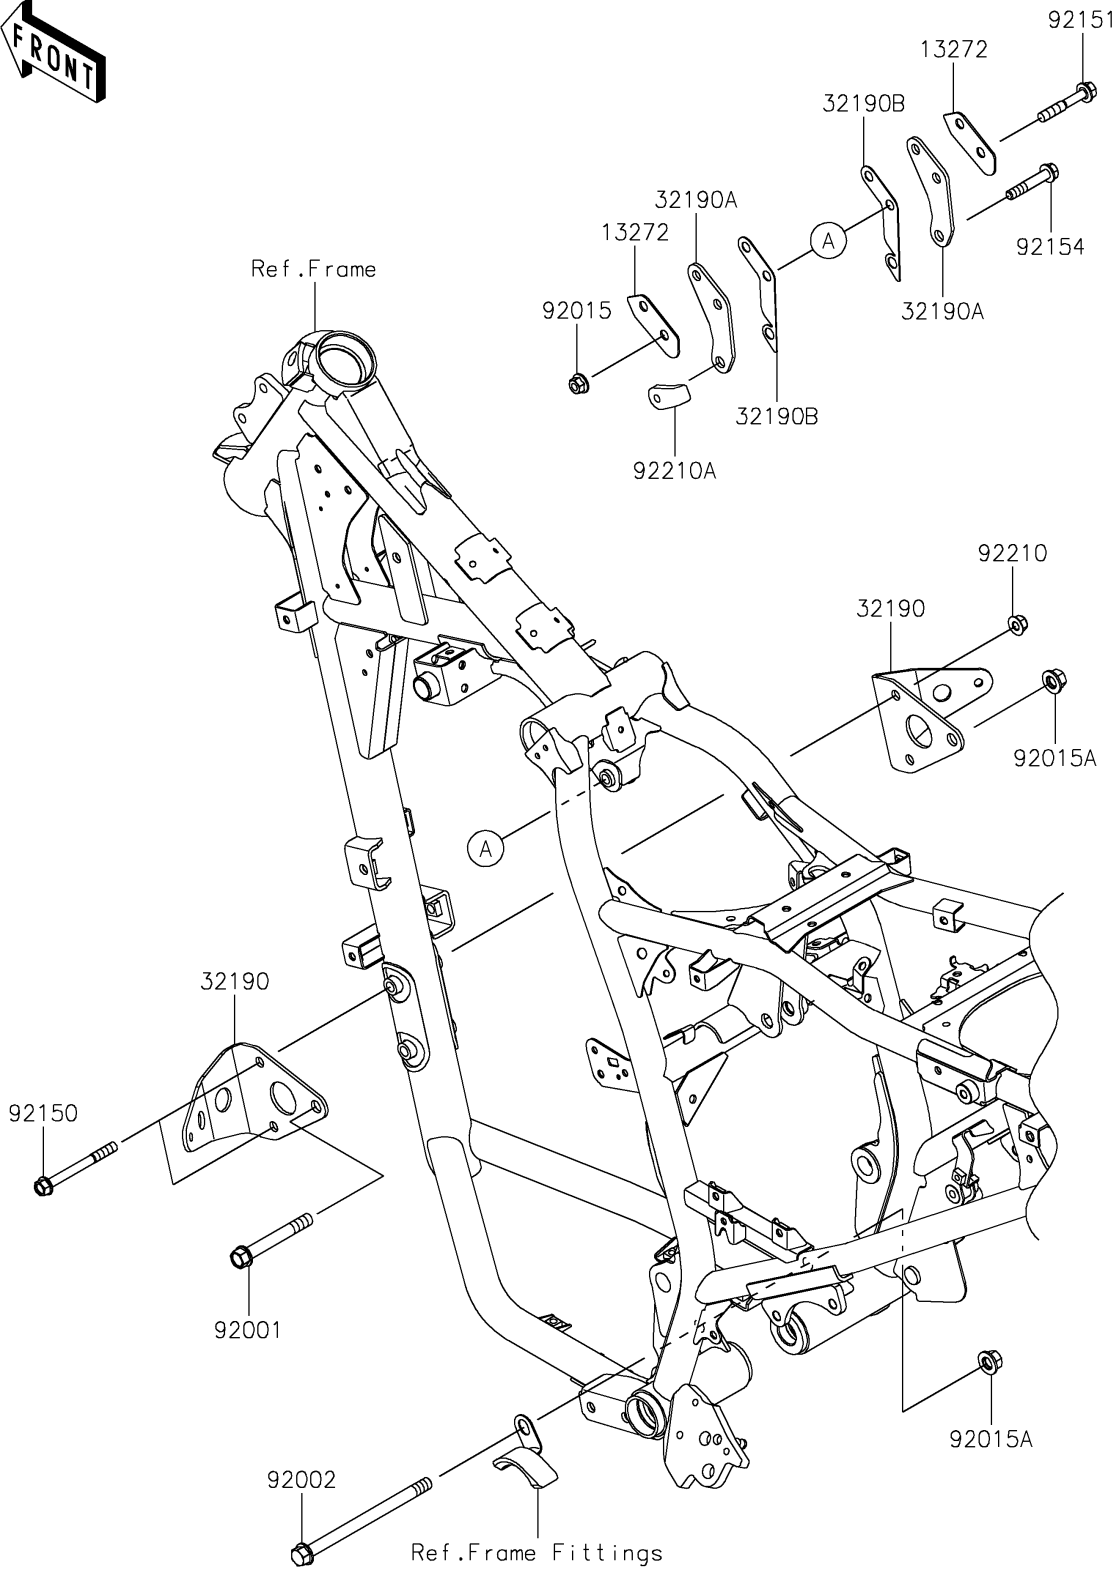

2023 KLR® 650 S PARTS DIAGRAM

Engine Mount

F2122

2023 KLR® 650 S PARTS LIST

Engine Mount

ITEM NAME	PART NUMBER	QUANTITY
PLATE (Ref # 13272)	13272-3910	2
BRACKET-ENGINE,LWR (Ref # 32190)	32190-0858	2
BRACKET-ENGINE,UPP (Ref # 32190A)	32190-0859	2
BRACKET-ENGINE (Ref # 32190B)	32190-0860	2
BOLT,10X75 (Ref # 92001)	92001-4021	1
BOLT,10X145 (Ref # 92002)	92002-1348	1
NUT,FLANGED,8MM (Ref # 92015)	92015-1406	2
NUT,FLANGED,10MM (Ref # 92015A)	92015-1415	2
BOLT,8X80 (Ref # 92150)	92150-1162	2
BOLT,8X50 (Ref # 92151)	92151-1463	2
BOLT,FLANGED,8X45 (Ref # 92154)	92154-3733	1
NUT,FLANGED,LOCK,8MM (Ref # 92210)	92210-0159	2
NUT,PLATE,8MM (Ref # 92210A)	92210-0608	1