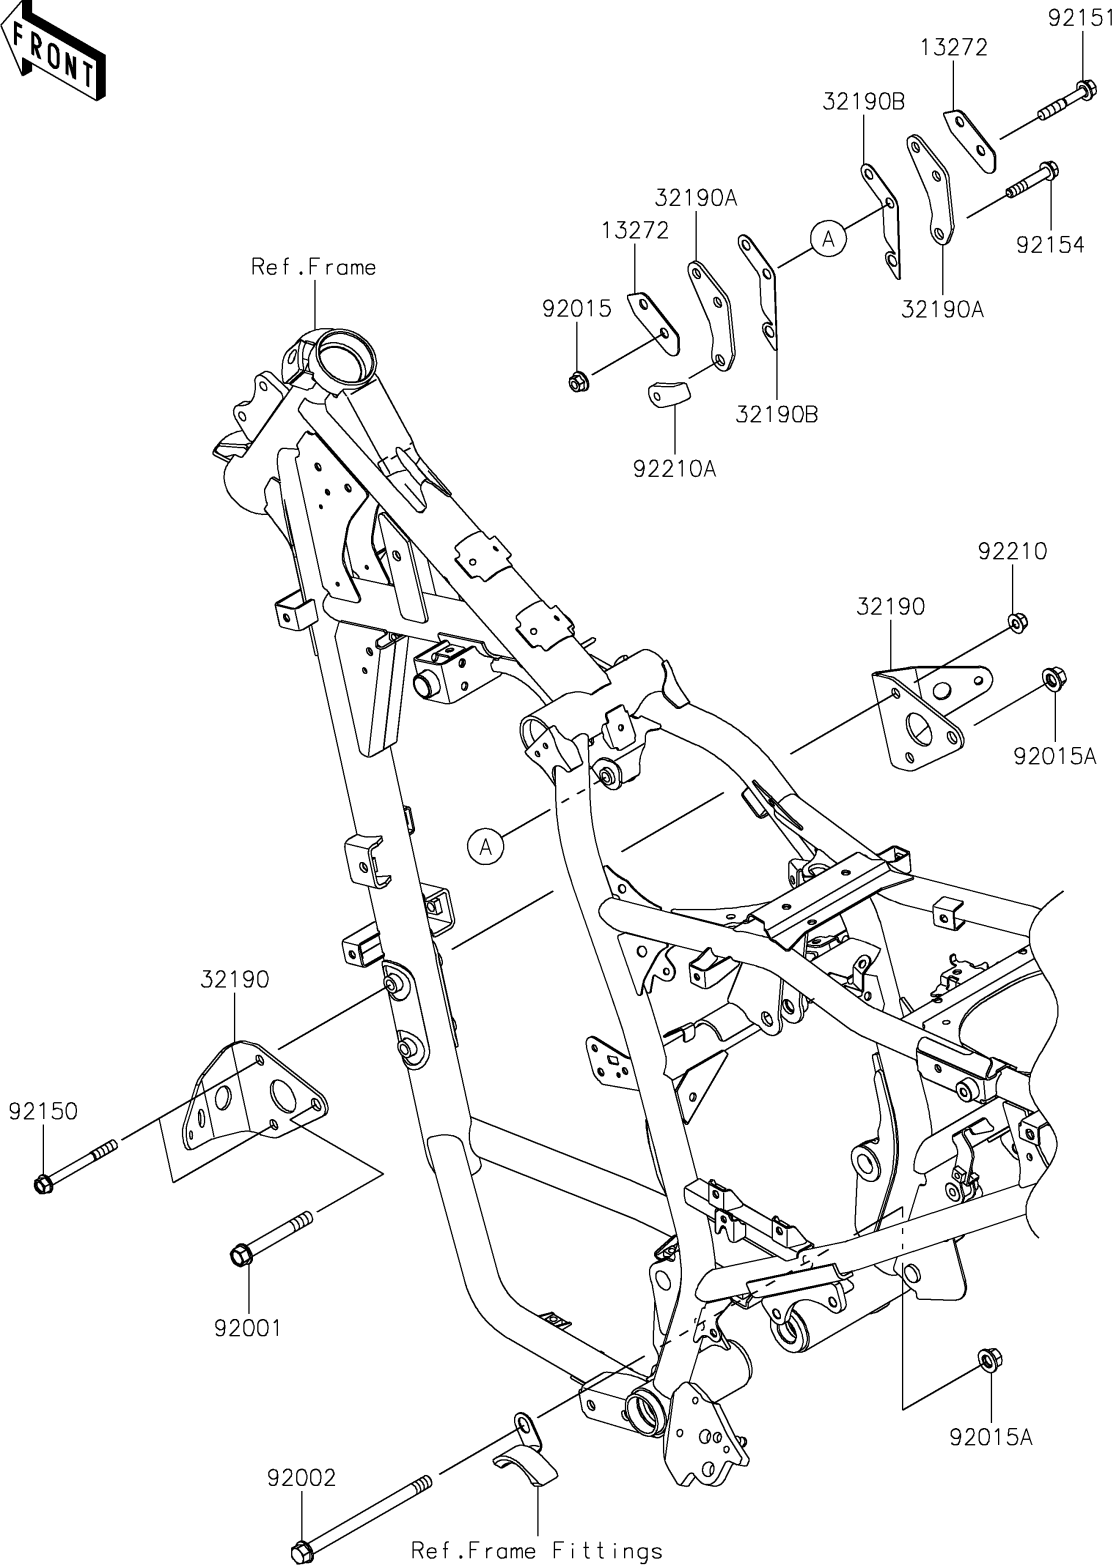

2025 KLR650 S PARTS DIAGRAM

Engine Mount

F2122

2025 KLR650 S PARTS LIST

Engine Mount

ITEM NAME	PART NUMBER	QUANTITY
PLATE (Ref # 13272)	13272-3910	2
BRACKET-ENGINE,LWR (Ref # 32190)	32190-0858	2
BRACKET-ENGINE,UPP (Ref # 32190A)	32190-0859	2
BRACKET-ENGINE (Ref # 32190B)	32190-0860	2
BOLT,10X75 (Ref # 92001)	92001-4021	1
BOLT,10X145 (Ref # 92002)	92002-1348	1
NUT,FLANGED,8MM (Ref # 92015)	92015-1406	2
NUT,FLANGED,10MM (Ref # 92015A)	92015-1415	2
BOLT,8X80 (Ref # 92150)	92150-1162	2
BOLT,8X50 (Ref # 92151)	92151-1463	2
BOLT,FLANGED,8X45 (Ref # 92154)	92154-3733	1
NUT,FLANGED,LOCK,8MM (Ref # 92210)	92210-0159	2
NUT,PLATE,8MM (Ref # 92210A)	92210-0608	1