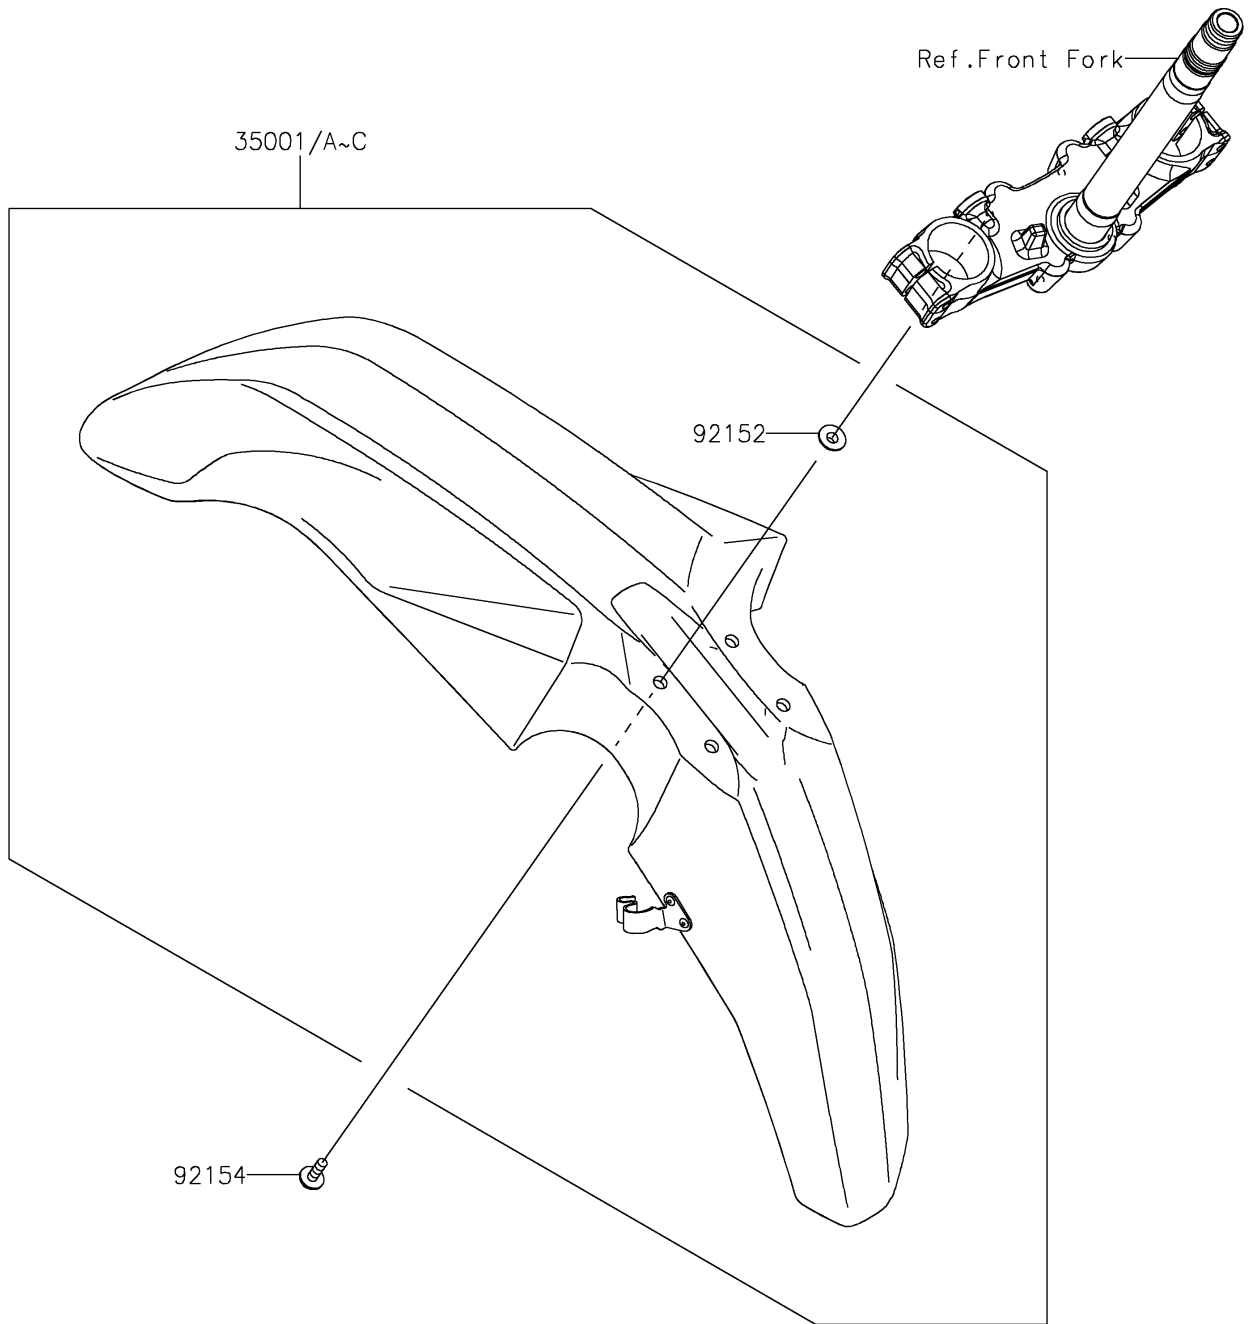

2025 KLR650 S PARTS DIAGRAM

Front Fender(s)

F2171

2025 KLR650 S PARTS LIST

Front Fender(s)

ITEM NAME	PART NUMBER	QUANTITY
FENDER-ASSY-FRONT,B.WHITE (Ref # 35001)	35001-0083-266	1
FENDER-ASSY-FRONT,EBONY (Ref # 35001B)	35001-0083-6C	1
COLLAR (Ref # 92152)	92152-0427	4
BOLT,FLANGED,6X20 (Ref # 92154)	92154-0392	4