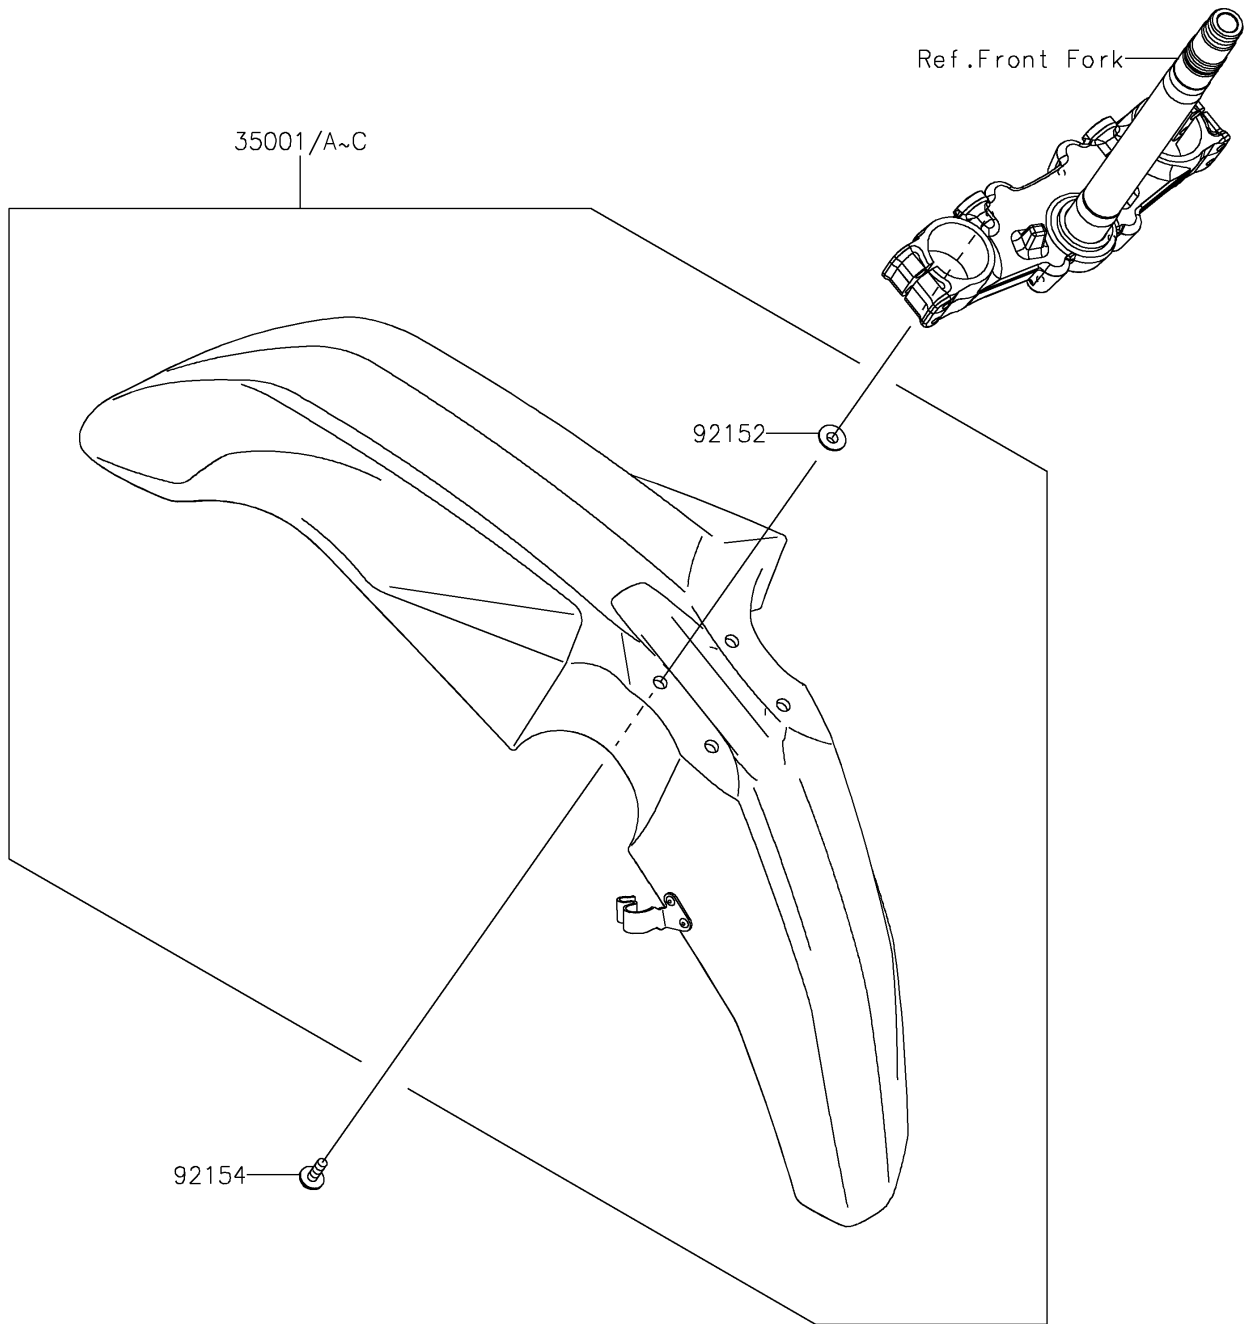

2025 KLR650 S PARTS DIAGRAM

Front Fender(s)

F2171

2025 KLR650 S PARTS LIST

Front Fender(s)

ITEM NAME	PART NUMBER	QUANTITY
FENDER-ASSY-FRONT,B.WHITE (Ref # 35001)	35001-0083-266	1
COLLAR (Ref # 92152)	92152-0427	4
BOLT,FLANGED,6X20 (Ref # 92154)	92154-0392	4