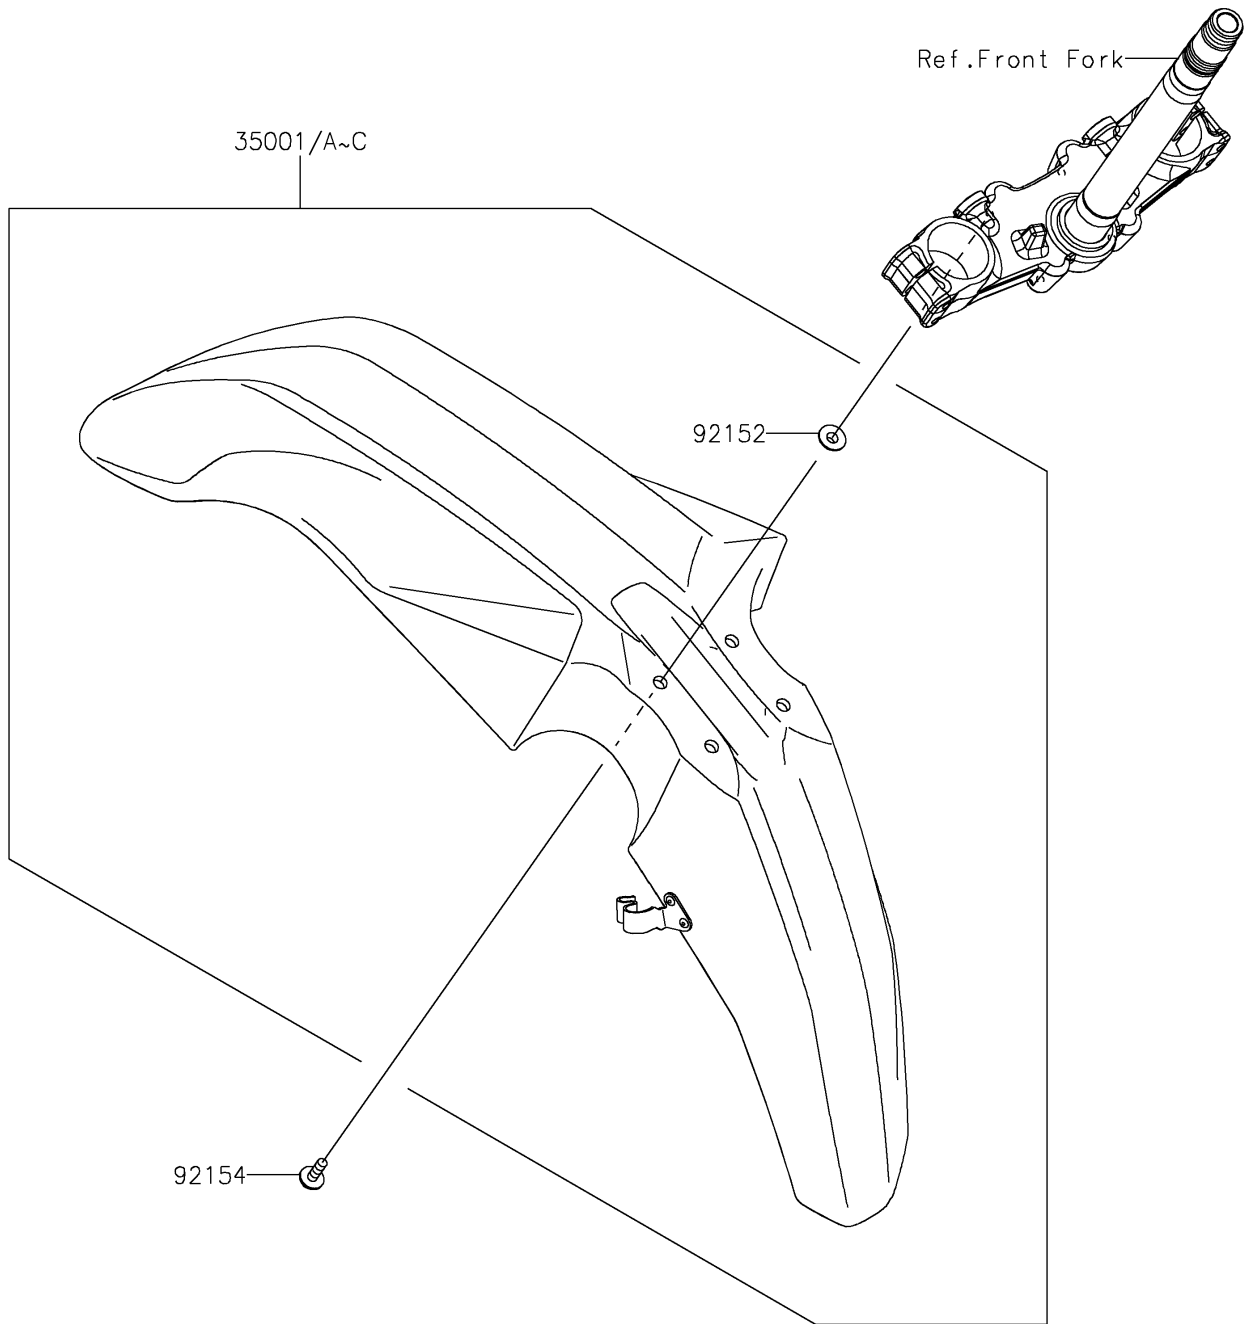

2023 KLR[®] 650 S PARTS DIAGRAM

Front Fender(s)

F2171

2023 KLR® 650 S PARTS LIST

Front Fender(s)

ITEM NAME	PART NUMBER	QUANTITY
FENDER-ASSY-FRONT,EBONY (Ref # 35001A)	35001-0083-68L	1
COLLAR (Ref # 92152)	92152-0427	4
BOLT,FLANGED,6X20 (Ref # 92154)	92154-0392	4