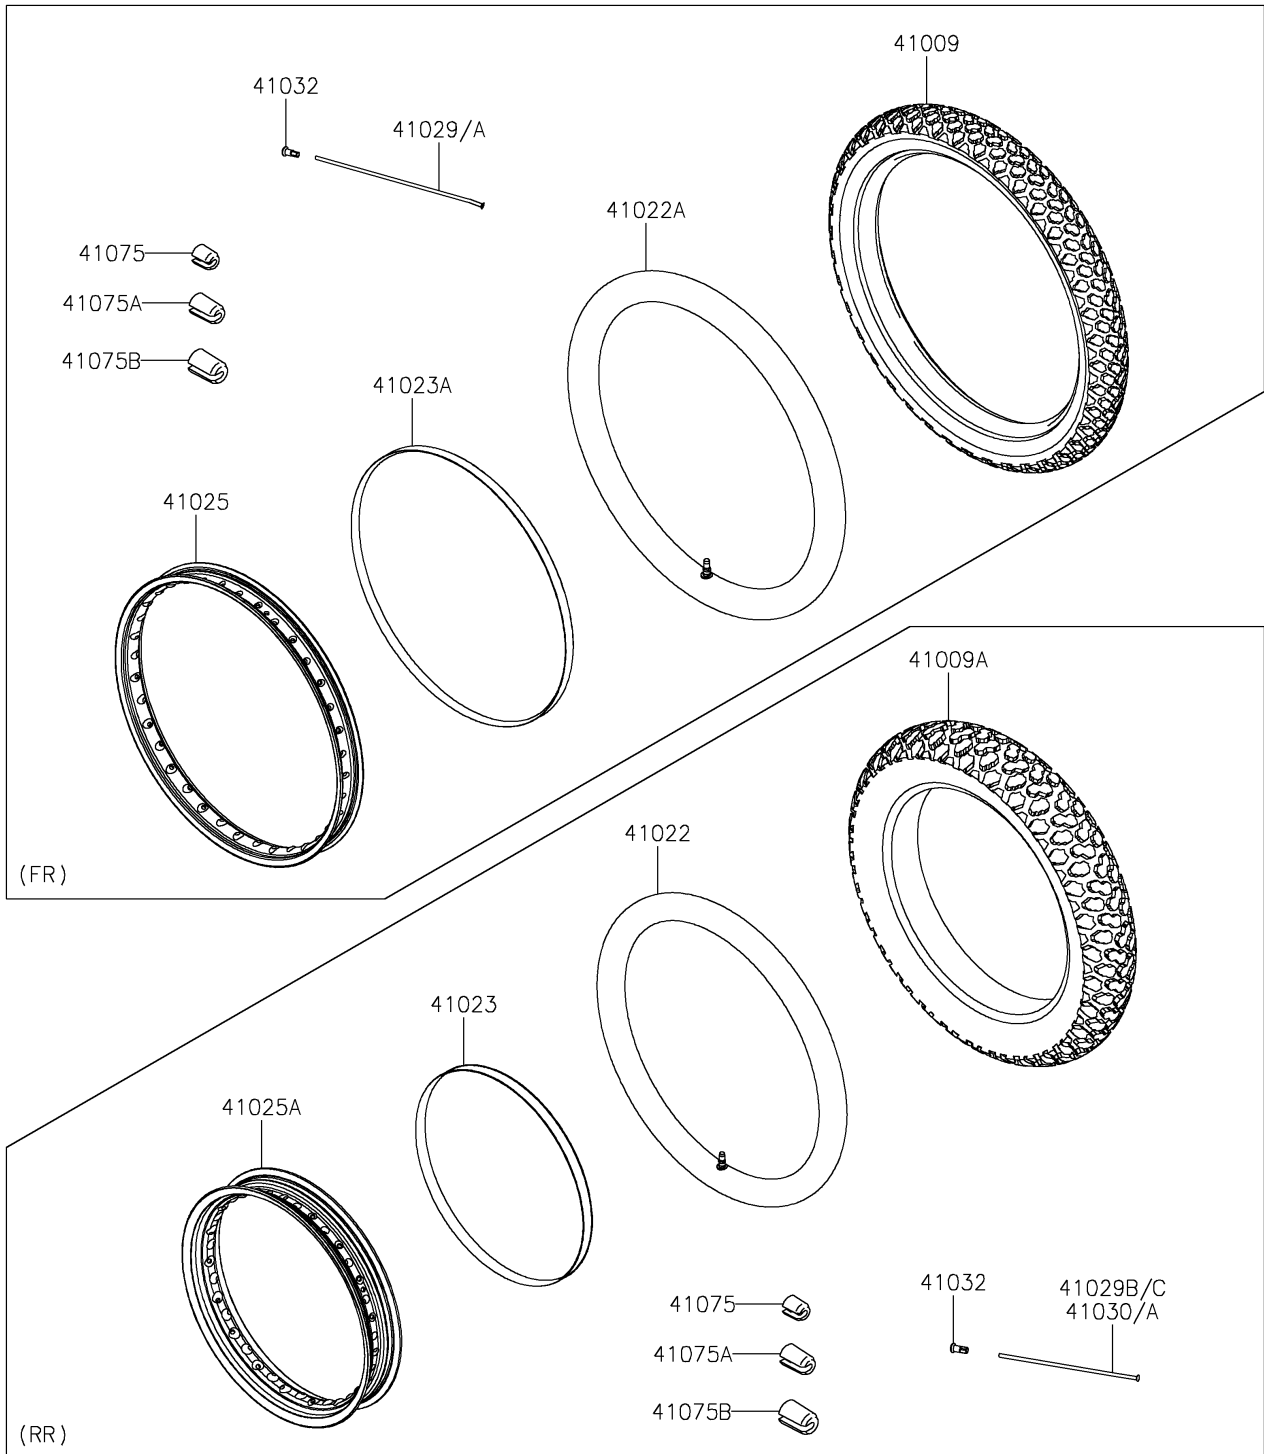

# 2023 KLR® 650 S PARTS DIAGRAM

Wheels/Tires

F2210

## 2023 KLR® 650 S PARTS LIST

### Wheels/Tires

ITEM NAME	PART NUMBER	QUANTITY
TIRE,FR,90/90-21 54S,K750(D) (Ref # 41009)	41009-0001	1
TIRE,RR,130/80-17 65S,K750(D) (Ref # 41009A)	41009-0002	1
TUBE-TIRE,130/80-17(D) (Ref # 41022)	41022-0003	1
TUBE-TIRE,3.00-21(D),SNI (Ref # 41022A)	41022-0095	1
BAND-RIM,17XWM/MT2.15-2.50(D) (Ref # 41023)	41023-0001	1
BAND-RIM,21XWM1.60-1.85(D) (Ref # 41023A)	41023-1144	1
RIM,FR,1.60X21,BLACK (Ref # 41025)	41025-0033-WC	1
RIM,RR,2.50X17 (Ref # 41025A)	41025-0419	1
SPOKE-INNER,FR,LH,4X236 (Ref # 41029)	41029-0065	18
SPOKE-INNER,FR,RH,4X239 (Ref # 41029A)	41029-0066	18
SPOKE-INNER,RR,LH,4X157 (Ref # 41029B)	41029-0117	9
SPOKE-INNER,RR,RH,4X181 (Ref # 41029C)	41029-0118	9
SPOKE-OUTER,RR,LH,4X157 (Ref # 41030)	41030-0033	9
SPOKE-OUTER,RR,RH,4X178.5 (Ref # 41030A)	41030-0034	9
NIPPLE-SPOKE (Ref # 41032)	41032-0013	72
BALANCER-WHEEL,10G (Ref # 41075)	41075-0011	AR
BALANCER-WHEEL,20G (Ref # 41075A)	41075-0012	AR
BALANCER-WHEEL,30G (Ref # 41075B)	41075-0013	AR