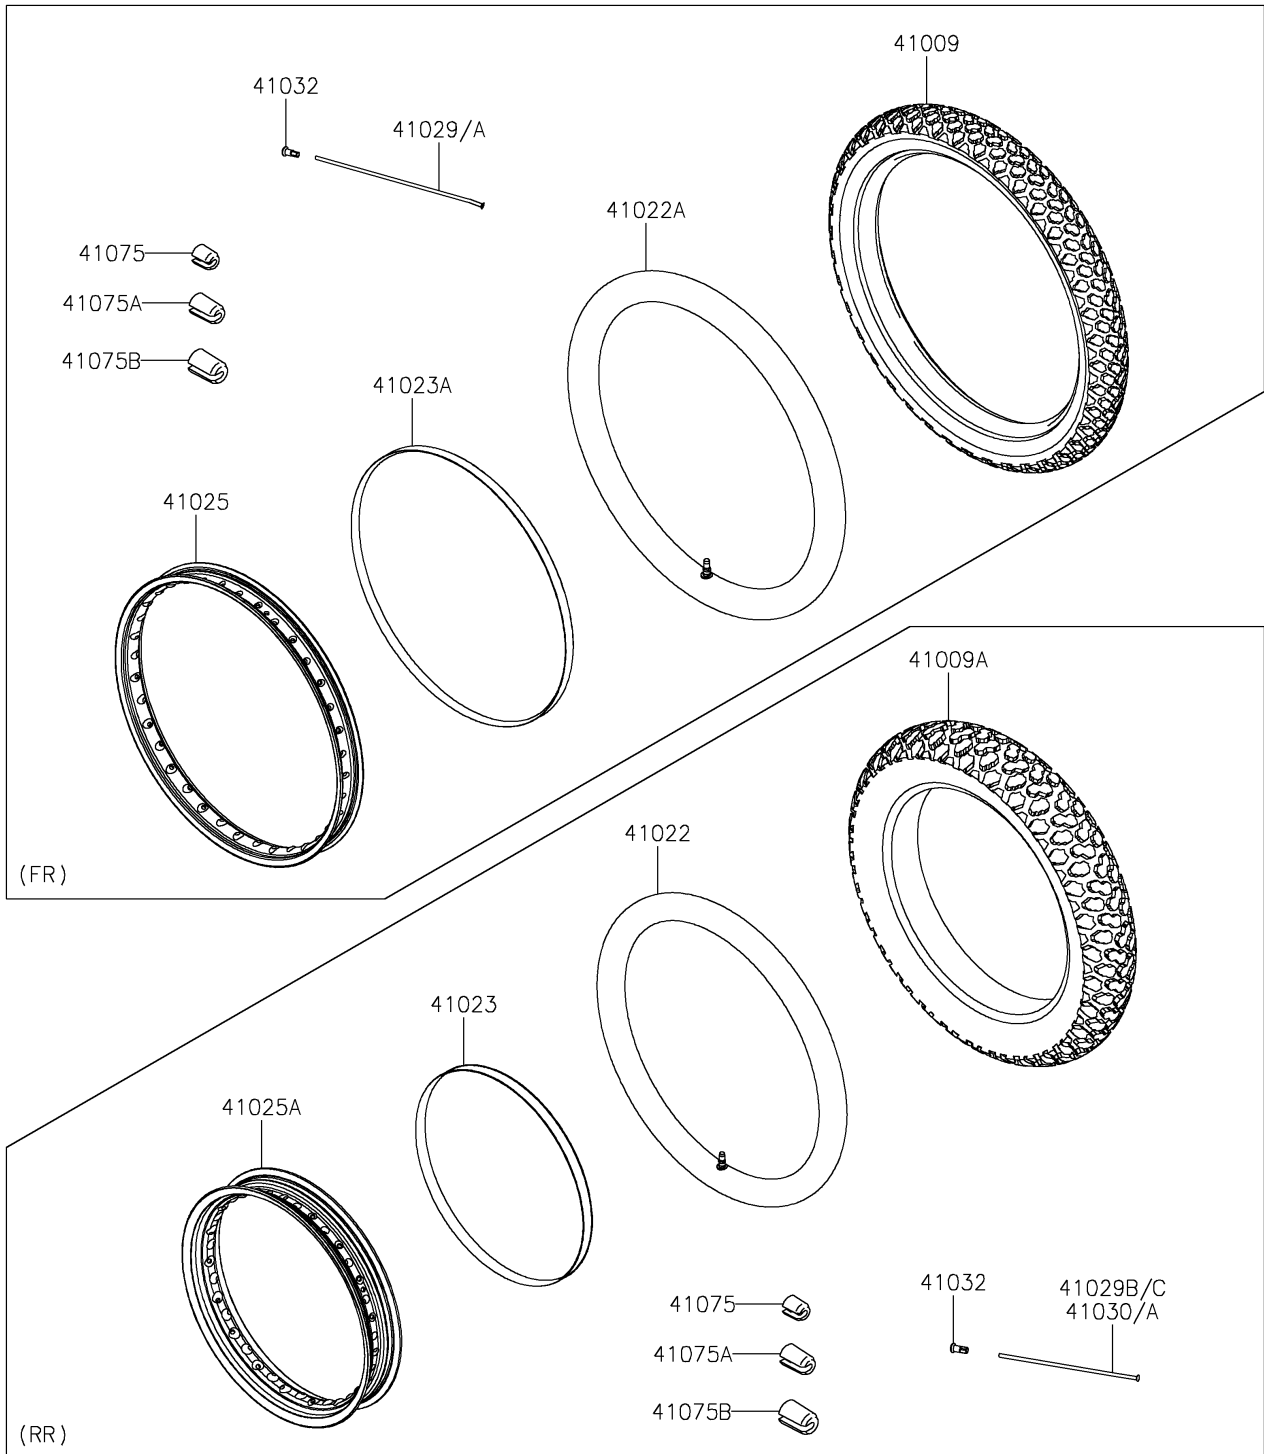

2023 KLR® 650 S PARTS DIAGRAM

Wheels/Tires

F2210

2023 KLR® 650 S PARTS LIST

Wheels/Tires

| ITEM NAME | PART NUMBER | QUANTITY |
|--|---------------|----------|
| TIRE,FR,90/90-21 54S,K750(D) (Ref # 41009) | 41009-0001 | 1 |
| TIRE,RR,130/80-17 65S,K750(D) (Ref # 41009A) | 41009-0002 | 1 |
| TUBE-TIRE,130/80-17(D) (Ref # 41022) | 41022-0003 | 1 |
| TUBE-TIRE,3.00-21(D),SNI (Ref # 41022A) | 41022-0095 | 1 |
| BAND-RIM,17XWM/MT2.15-2.50(D) (Ref # 41023) | 41023-0001 | 1 |
| BAND-RIM,21XWM1.60-1.85(D) (Ref # 41023A) | 41023-1144 | 1 |
| RIM,FR,1.60X21,BLACK (Ref # 41025) | 41025-0033-WC | 1 |
| RIM,RR,2.50X17 (Ref # 41025A) | 41025-0419 | 1 |
| SPOKE-INNER,FR,LH,4X236 (Ref # 41029) | 41029-0065 | 18 |
| SPOKE-INNER,FR,RH,4X239 (Ref # 41029A) | 41029-0066 | 18 |
| SPOKE-INNER,RR,LH,4X157 (Ref # 41029B) | 41029-0117 | 9 |
| SPOKE-INNER,RR,RH,4X181 (Ref # 41029C) | 41029-0118 | 9 |
| SPOKE-OUTER,RR,LH,4X157 (Ref # 41030) | 41030-0033 | 9 |
| SPOKE-OUTER,RR,RH,4X178.5 (Ref # 41030A) | 41030-0034 | 9 |
| NIPPLE-SPOKE (Ref # 41032) | 41032-0013 | 72 |
| BALANCER-WHEEL,10G (Ref # 41075) | 41075-0011 | AR |
| BALANCER-WHEEL,20G (Ref # 41075A) | 41075-0012 | AR |
| BALANCER-WHEEL,30G (Ref # 41075B) | 41075-0013 | AR |