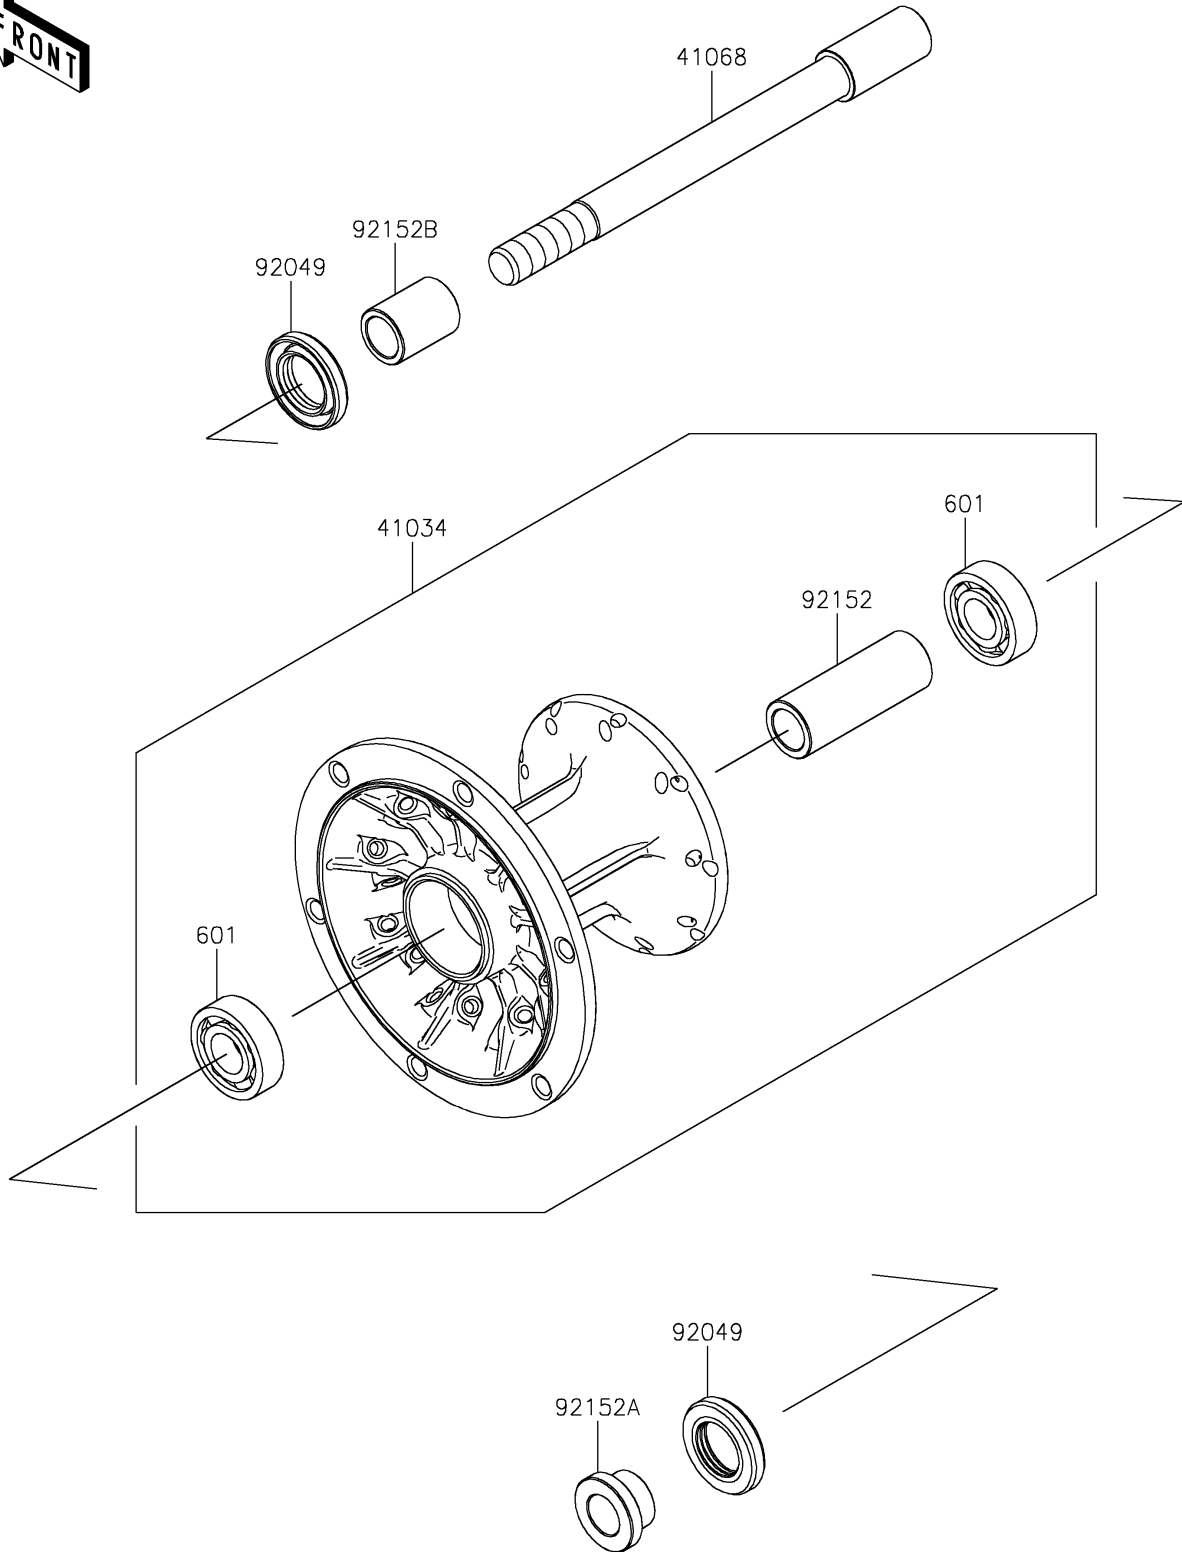

2025 KLR650 S PARTS DIAGRAM

Front Hub

F2230

2025 KLR650 S PARTS LIST

Front Hub

ITEM NAME	PART NUMBER	QUANTITY
DRUM-ASSY,FR (Ref # 41034)	41034-0608	1
AXLE,FR (Ref # 41068)	41068-0658	1
SEAL-OIL,23X40X7 (Ref # 92049)	92049-0801	2
COLLAR,17.2X25X67.5 (Ref # 92152)	92152-2732	1
COLLAR,LH (Ref # 92152A)	92152-2733	1
COLLAR,RH (Ref # 92152B)	92152-2734	1
BEARING-BALL,#6203UG (Ref # 601)	601B6203UG	2