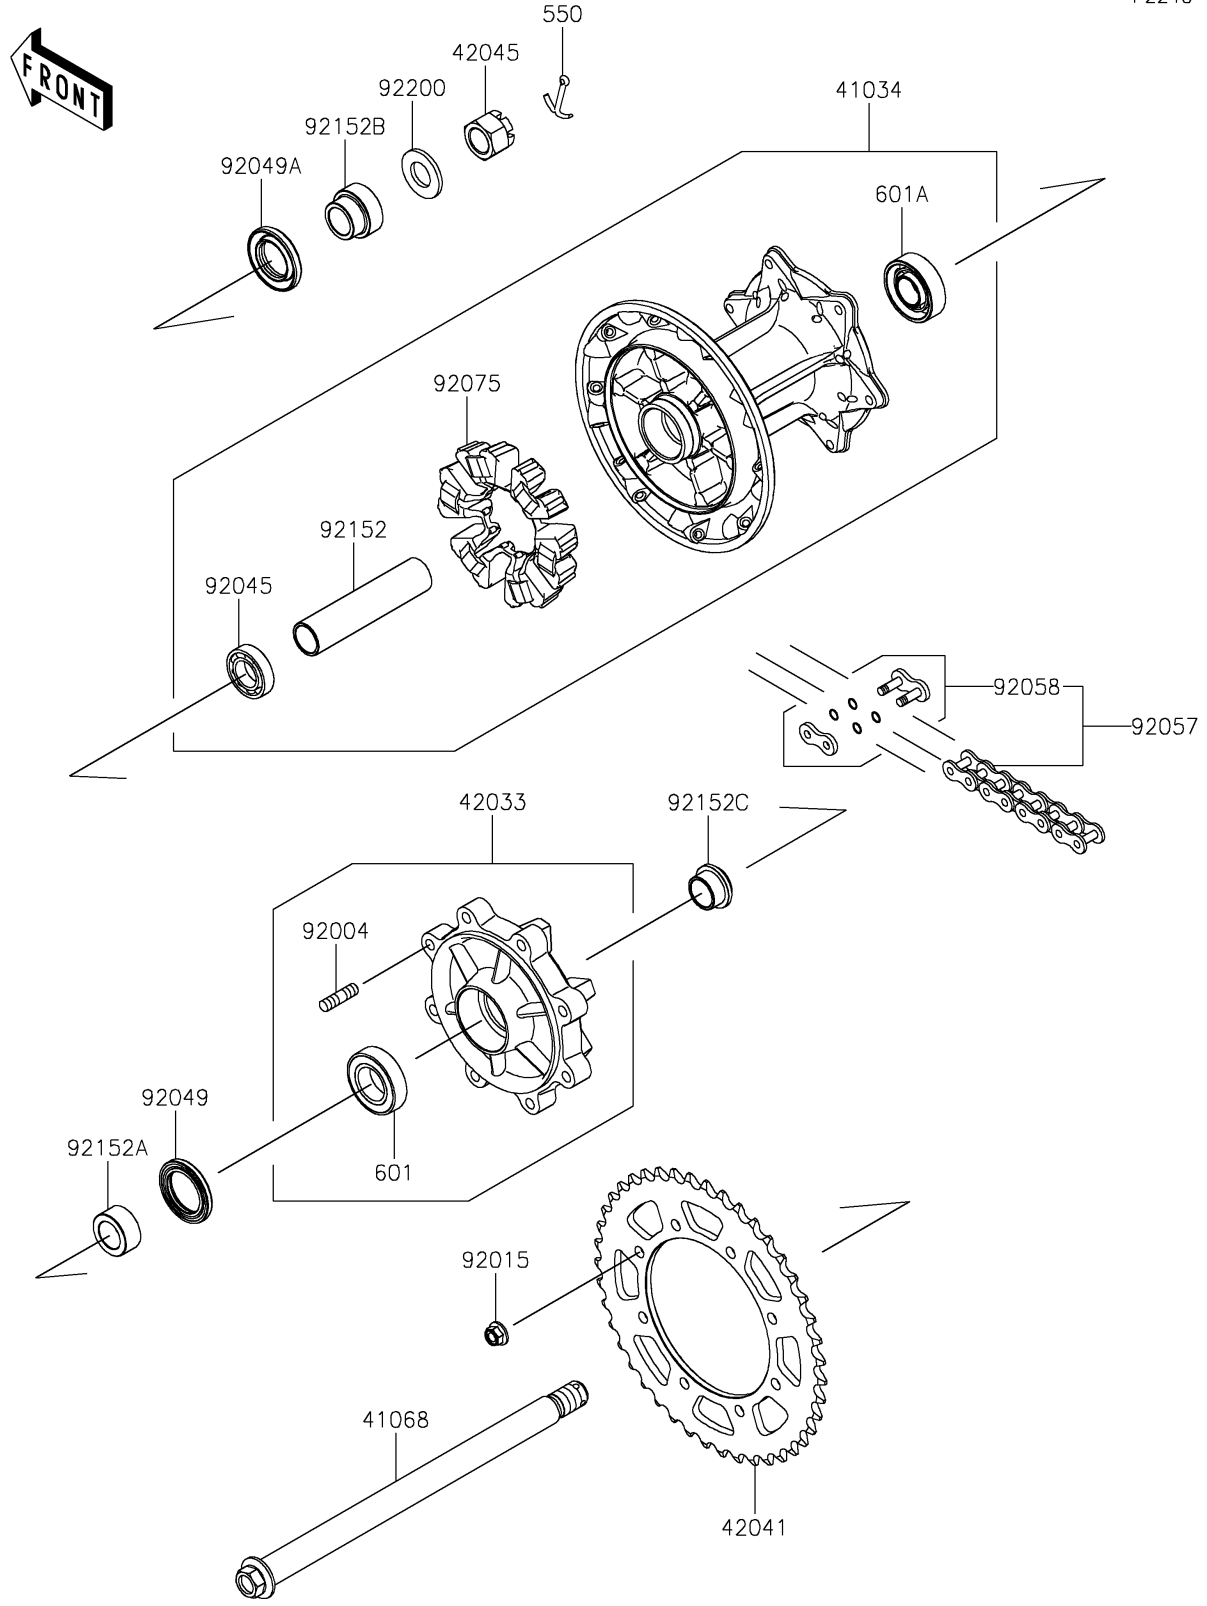

2023 KLR® 650 S PARTS DIAGRAM

Rear Hub

F2240

2023 KLR® 650 S PARTS LIST

Rear Hub

ITEM NAME	PART NUMBER	QUANTITY
DRUM-ASSY,RR (Ref # 41034)	41034-0609	1
AXLE,RR (Ref # 41068)	41068-0659	1
COUPLING-ASSY,REAR HUB (Ref # 42033)	42033-0596	1
SPROCKET-HUB,43T (Ref # 42041)	42041-0185	1
NUT,CASTLE,18MM (Ref # 42045)	42045-018	1
STUD,8X16 (Ref # 92004)	92004-1150	8
NUT,8MM (Ref # 92015)	92015-1432	8
BEARING-BALL,20X37X9 (Ref # 92045)	92045-0942	1
SEAL-OIL,32X47X5 (Ref # 92049)	92049-0795	1
SEAL-OIL,27X47X7 (Ref # 92049A)	92049-0802	1
CHAIN,DRIVE,520VEX110L (Ref # 92057)	92057-0806	1
JOINT-CHAIN (Ref # 92058)	92058-0044	1
DAMPER,SHOCK,RR HUB (Ref # 92075)	92075-1068	1
COLLAR,20.2X28X110.5 (Ref # 92152)	92152-2735	1
COLLAR,LH (Ref # 92152A)	92152-2736	1
COLLAR,RH (Ref # 92152B)	92152-2737	1
COLLAR,COUPLING (Ref # 92152C)	92152-2738	1
WASHER,19X36X3.2 (Ref # 92200)	92200-0296	1
PIN-COTTER,4.0X35 (Ref # 550)	550AA4035	1
BEARING-BALL,#6005UU (Ref # 601)	601B6005UU	1
BEARING-BALL,#6204UG (Ref # 601A)	601B6204UG	1