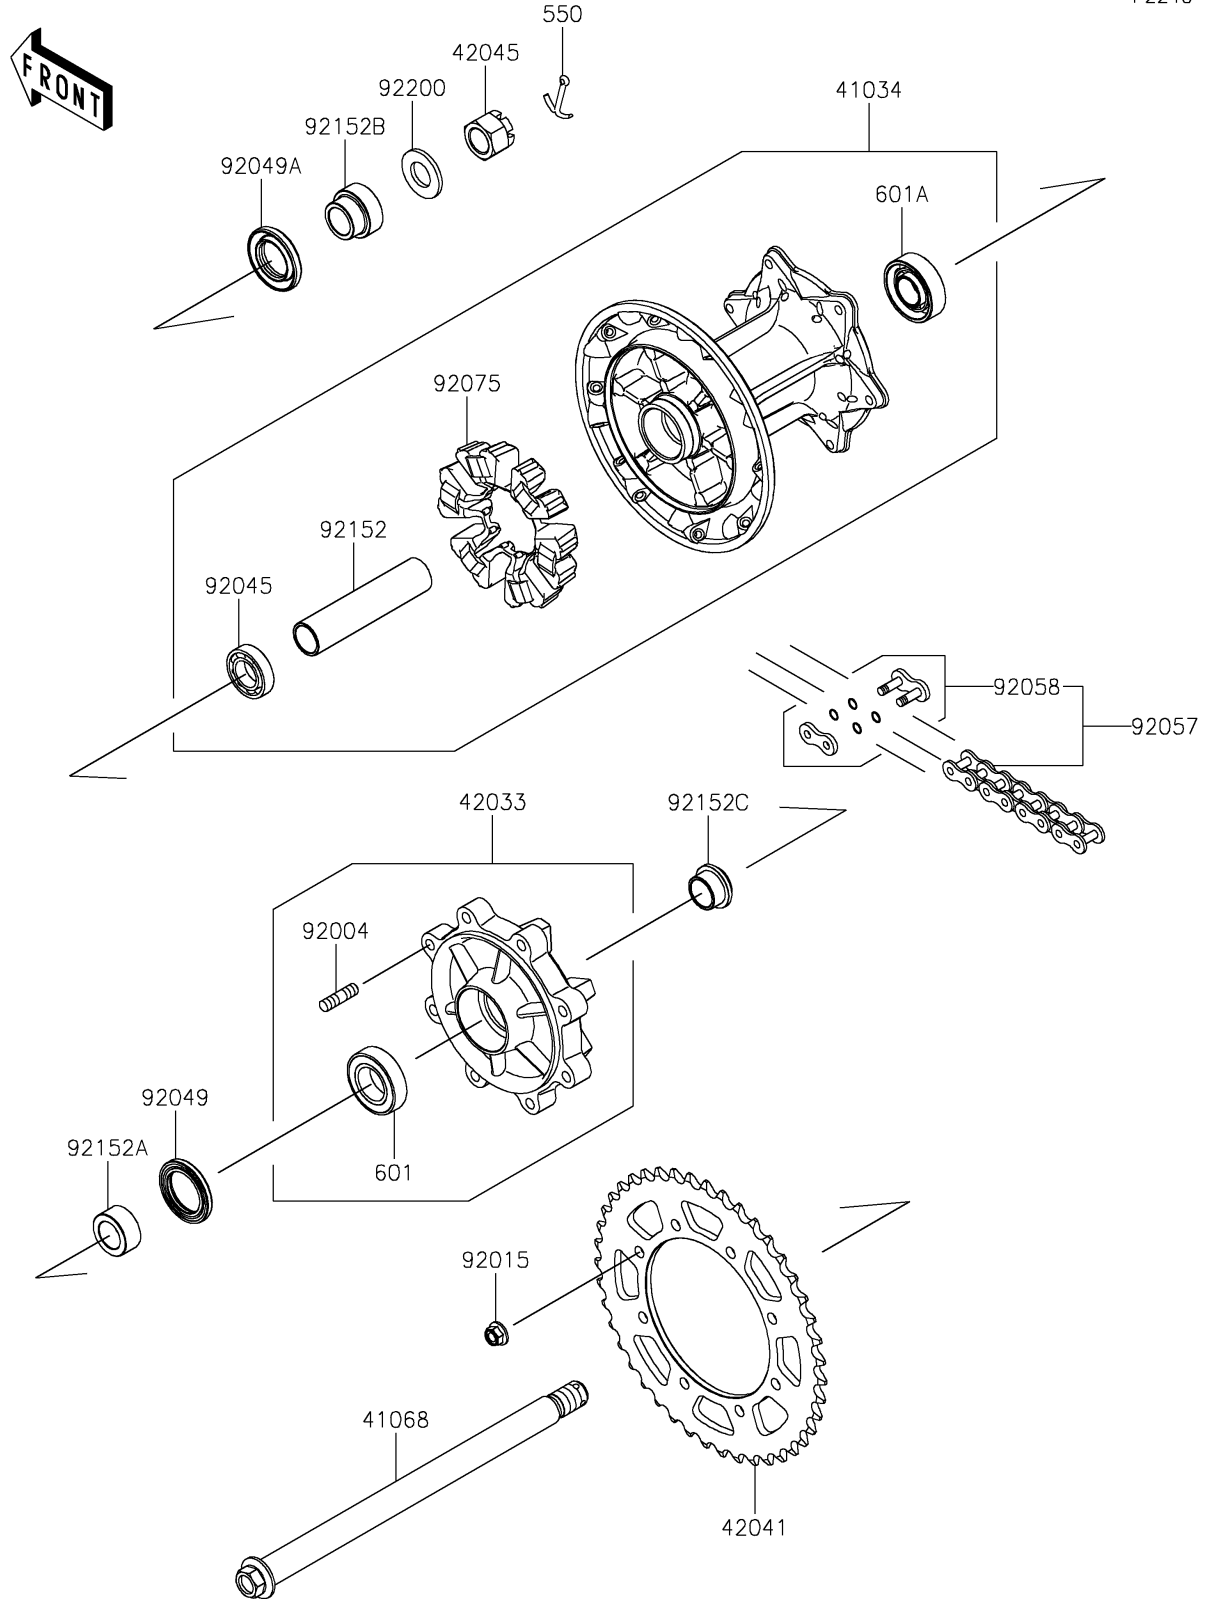

# 2025 KLR650 S PARTS DIAGRAM

Rear Hub

F2240

## 2025 KLR650 S PARTS LIST

### Rear Hub

ITEM NAME	PART NUMBER	QUANTITY
DRUM-ASSY,RR (Ref # 41034)	41034-0609	1
AXLE,RR (Ref # 41068)	41068-0659	1
COUPLING-ASSY,REAR HUB (Ref # 42033)	42033-0596	1
SPROCKET-HUB,43T (Ref # 42041)	42041-0185	1
NUT,CASTLE,18MM (Ref # 42045)	42045-018	1
STUD,8X16 (Ref # 92004)	92004-1150	8
NUT,8MM (Ref # 92015)	92015-1432	8
BEARING-BALL,20X37X9 (Ref # 92045)	92045-0942	1
SEAL-OIL,32X47X5 (Ref # 92049)	92049-0795	1
SEAL-OIL,27X47X7 (Ref # 92049A)	92049-0802	1
CHAIN,DRIVE,520VEX110L (Ref # 92057)	92057-0806	1
JOINT-CHAIN (Ref # 92058)	92058-0044	1
DAMPER,SHOCK,RR HUB (Ref # 92075)	92075-1068	1
COLLAR,20.2X28X110.5 (Ref # 92152)	92152-2735	1
COLLAR,LH (Ref # 92152A)	92152-2736	1
COLLAR,RH (Ref # 92152B)	92152-2737	1
COLLAR,COUPLING (Ref # 92152C)	92152-2738	1
WASHER,19X36X3.2 (Ref # 92200)	92200-0296	1
PIN-COTTER,4.0X35 (Ref # 550)	550AA4035	1
BEARING-BALL,#6005UU (Ref # 601)	601B6005UU	1
BEARING-BALL,#6204UG (Ref # 601A)	601B6204UG	1