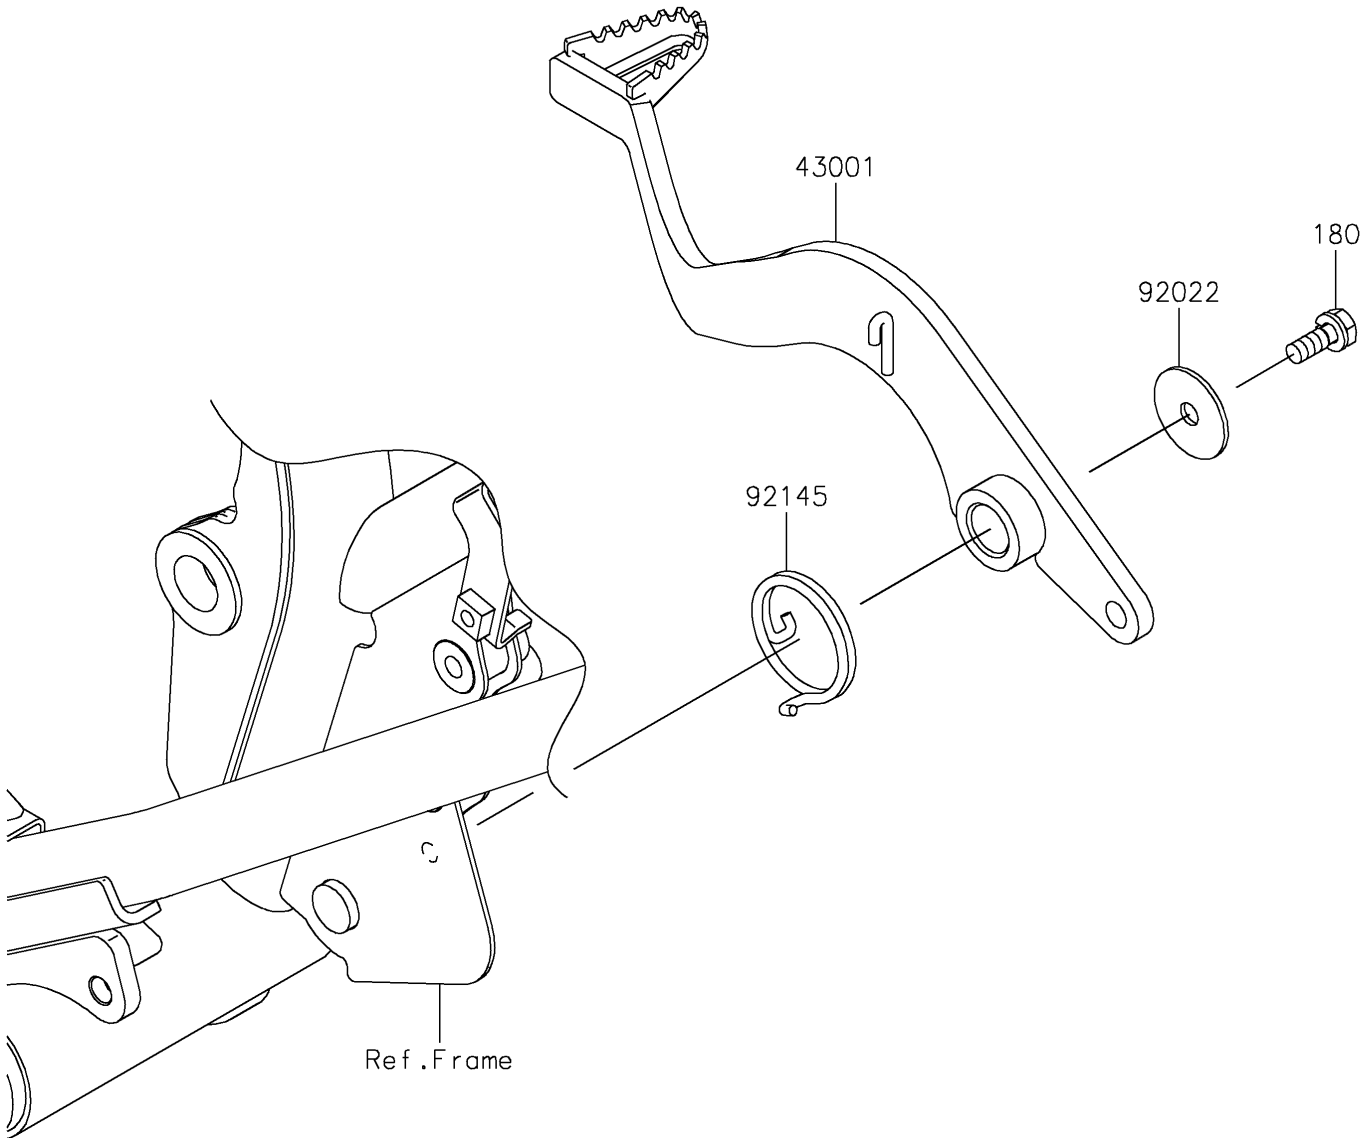

2025 KLR650 S PARTS DIAGRAM

Brake Pedal

F2260

2025 KLR650 S PARTS LIST

Brake Pedal

ITEM NAME	PART NUMBER	QUANTITY
LEVER-BRAKE,PEDAL (Ref # 43001)	43001-0777	1
WASHER,7X28X1.6 (Ref # 92022)	92022-1282	1
SPRING,RETURN (Ref # 92145)	92145-0807	1
BOLT-UPSET-WS,6X16 (Ref # 180)	180BA0616	1