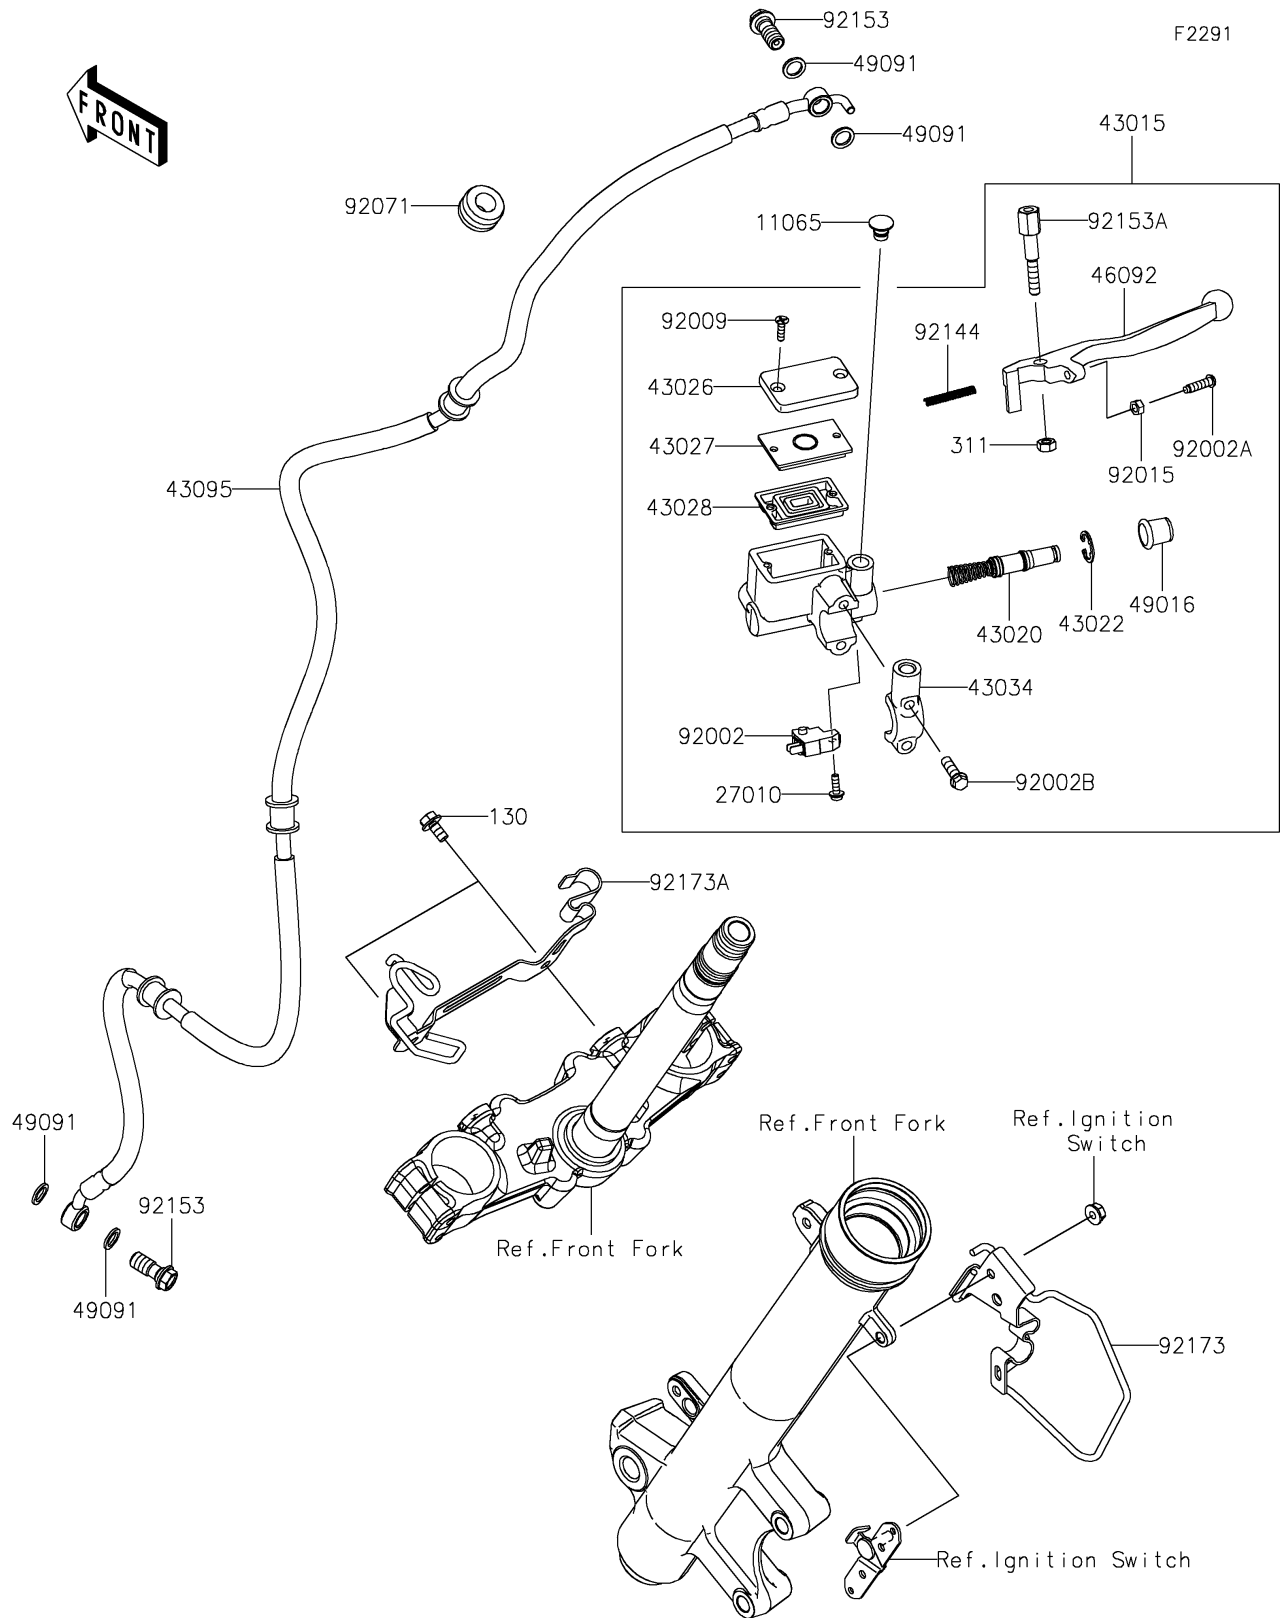

2025 KLR650 S PARTS DIAGRAM

Front Master Cylinder

2025 KLR650 S PARTS LIST

Front Master Cylinder

ITEM NAME	PART NUMBER	QUANTITY
CAP,DUMMY (Ref # 11065)	11065-0921	1
SWITCH,BRAKE (Ref # 27010)	27010-0762	1
CYLINDER-ASSY-MASTER,FR (Ref # 43015)	43015-0788	1
PISTON-COMP-BRAKE (Ref # 43020)	43020-1104	1
STOPPER-BRAKE,PISTON (Ref # 43022)	43022-1010	1
CAP-BRAKE (Ref # 43026)	43026-1082	1
PLATE-DIAPHRAGM (Ref # 43027)	43027-1057	1
DIAPHRAGM (Ref # 43028)	43028-1061	1
HOLDER-BRAKE (Ref # 43034)	43034-0145	1
HOSE-BRAKE,FR M/C-FR CALIPER (Ref # 43095)	43095-1882	1
LEVER-GRIP,FRONT BRAKE (Ref # 46092)	46092-1175	1
COVER-SEAL,MASTER CYLINDER (Ref # 49016)	49016-1044	1
WASHER-SEAL,10.1X14.5X1.5 (Ref # 49091)	49091-0001	4
BOLT,SCREW,4X12 (Ref # 92002)	92002-1323	1
BOLT,ADJUST (Ref # 92002A)	92002-1893	1
BOLT (Ref # 92002B)	92002-1894	2
SCREW,4MM (Ref # 92009)	92009-1458	2
NUT,ADJUST (Ref # 92015)	92015-1642	1
GROMMET,12.2X26X16 (Ref # 92071)	92071-0785	1
SPRING,RETURN (Ref # 92144)	92144-1103	1
BOLT,OIL,L=23 (Ref # 92153)	92153-0627	2
BOLT,LEVER SET (Ref # 92153A)	92153-0790	1
CLAMP (Ref # 92173)	92173-2348	1
CLAMP (Ref # 92173A)	92173-2350	1
BOLT-FLANGED,6X12 (Ref # 130)	130BA0612	2
NUT-HEX,6MM (Ref # 311)	311BB0600	1