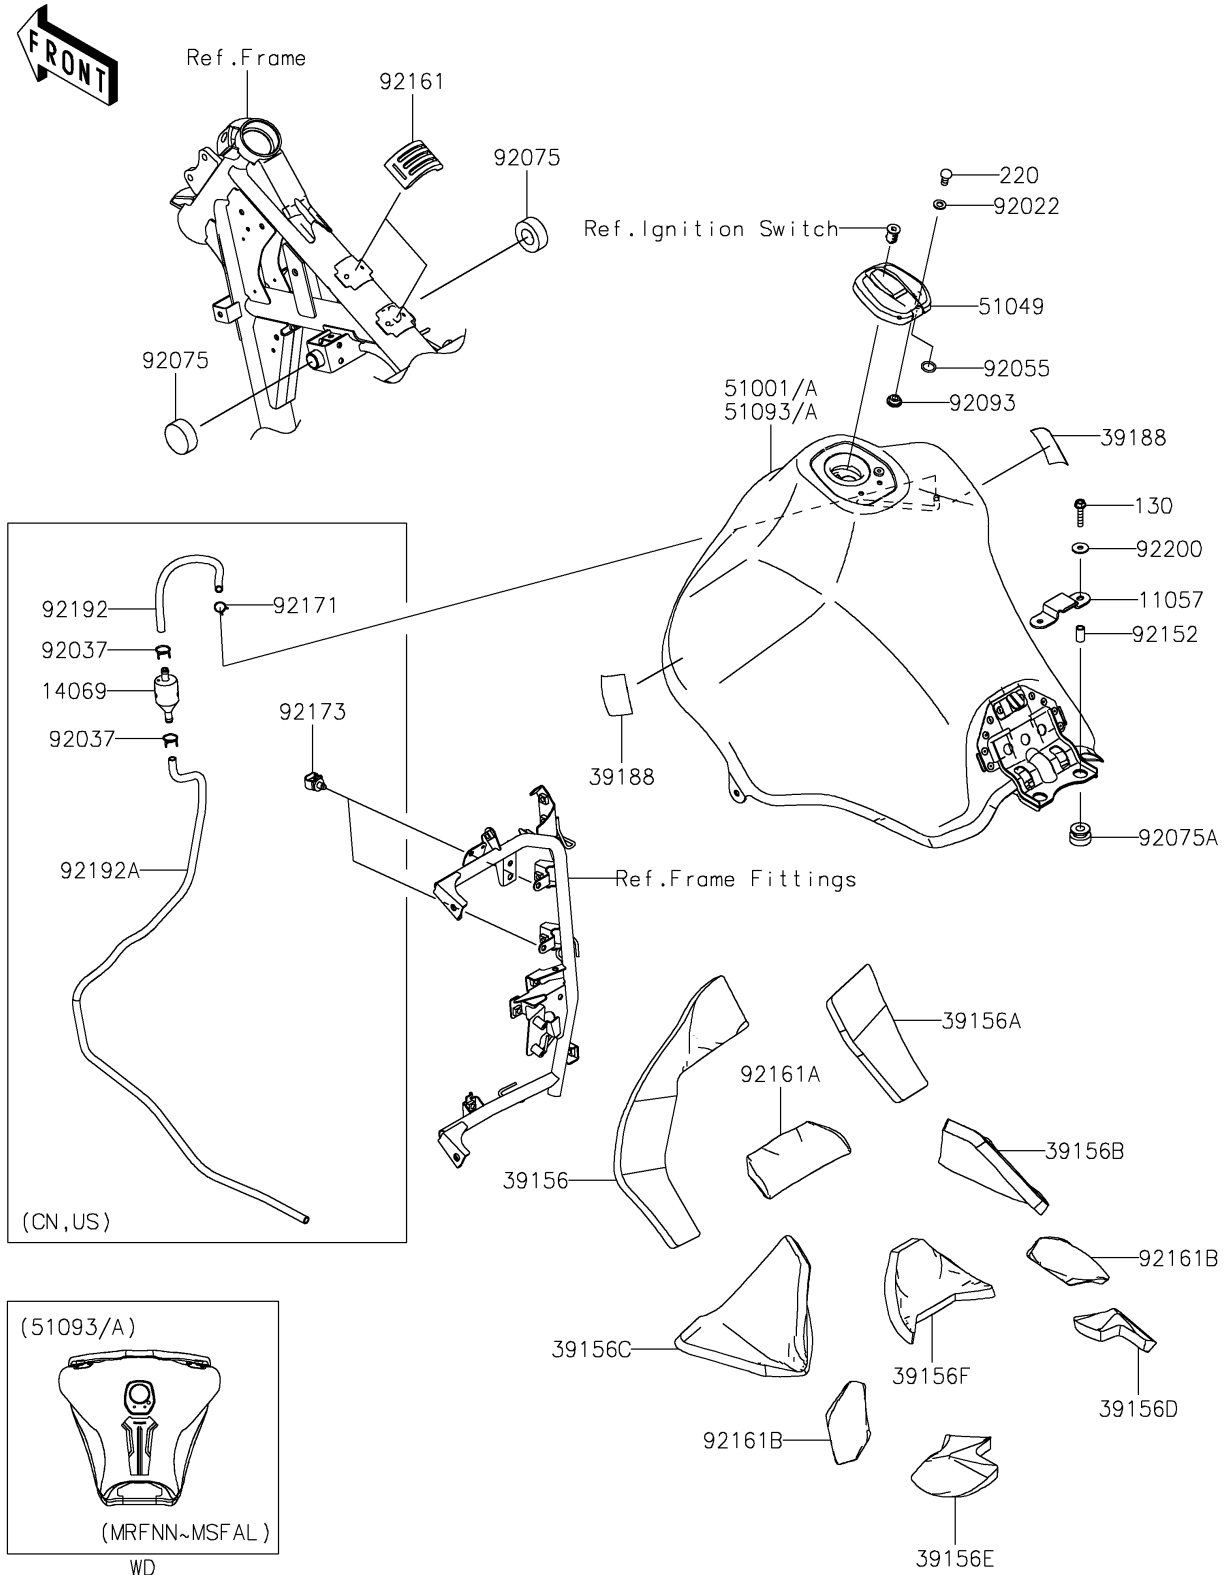

2023 KLR® 650 S PARTS DIAGRAM

Fuel Tank

F2410

2023 KLR® 650 S PARTS LIST

Fuel Tank

ITEM NAME	PART NUMBER	QUANTITY
-----------	-------------	----------